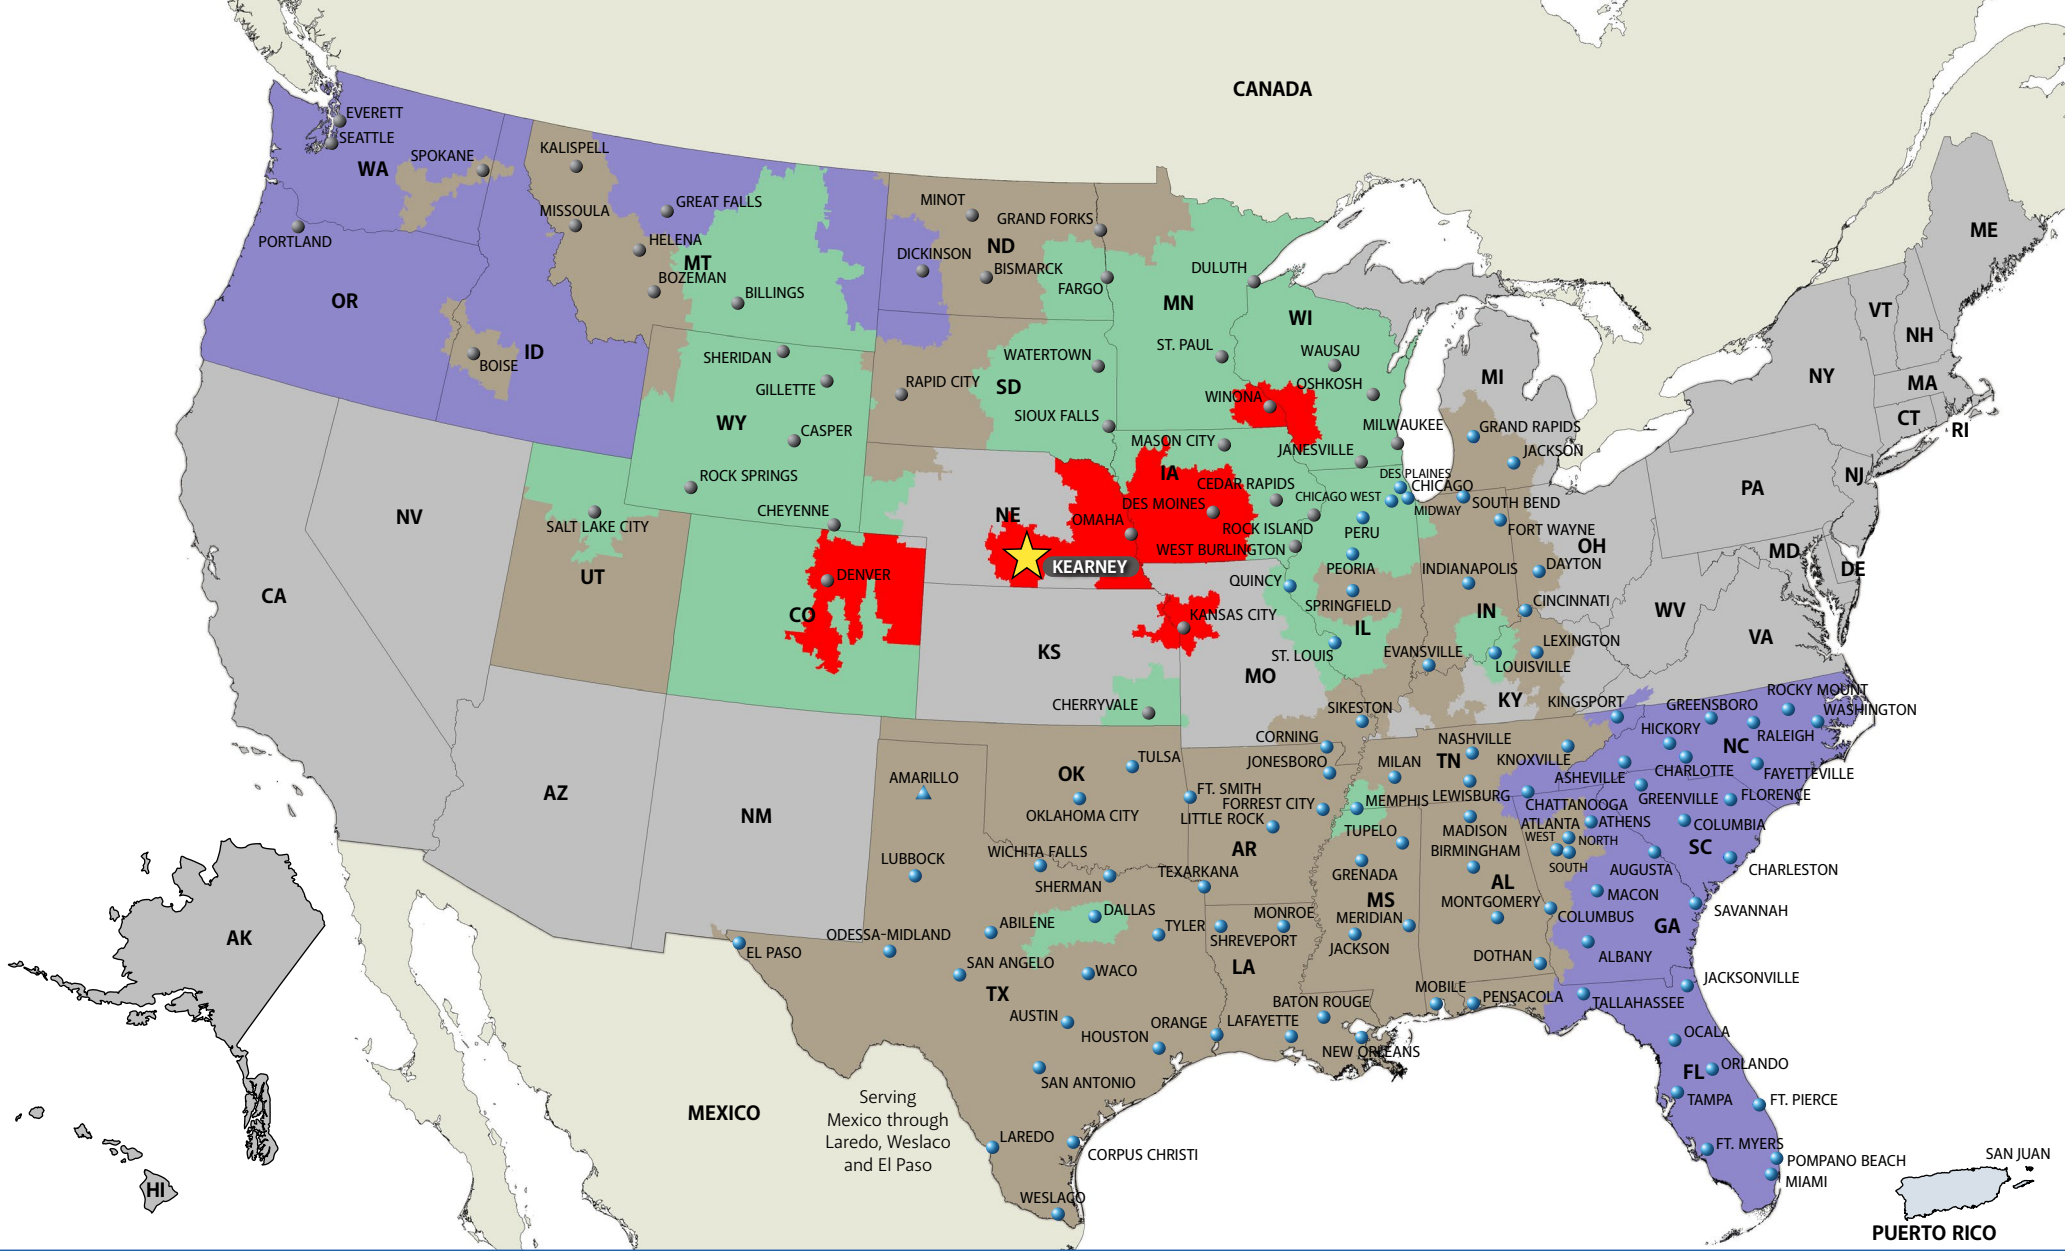

KEARNEY, NE

308-251-2108 Local
888-660-7485 Toll Free
877-697-8855 Fax
614 Third Avenue
Kearney, NE 68847