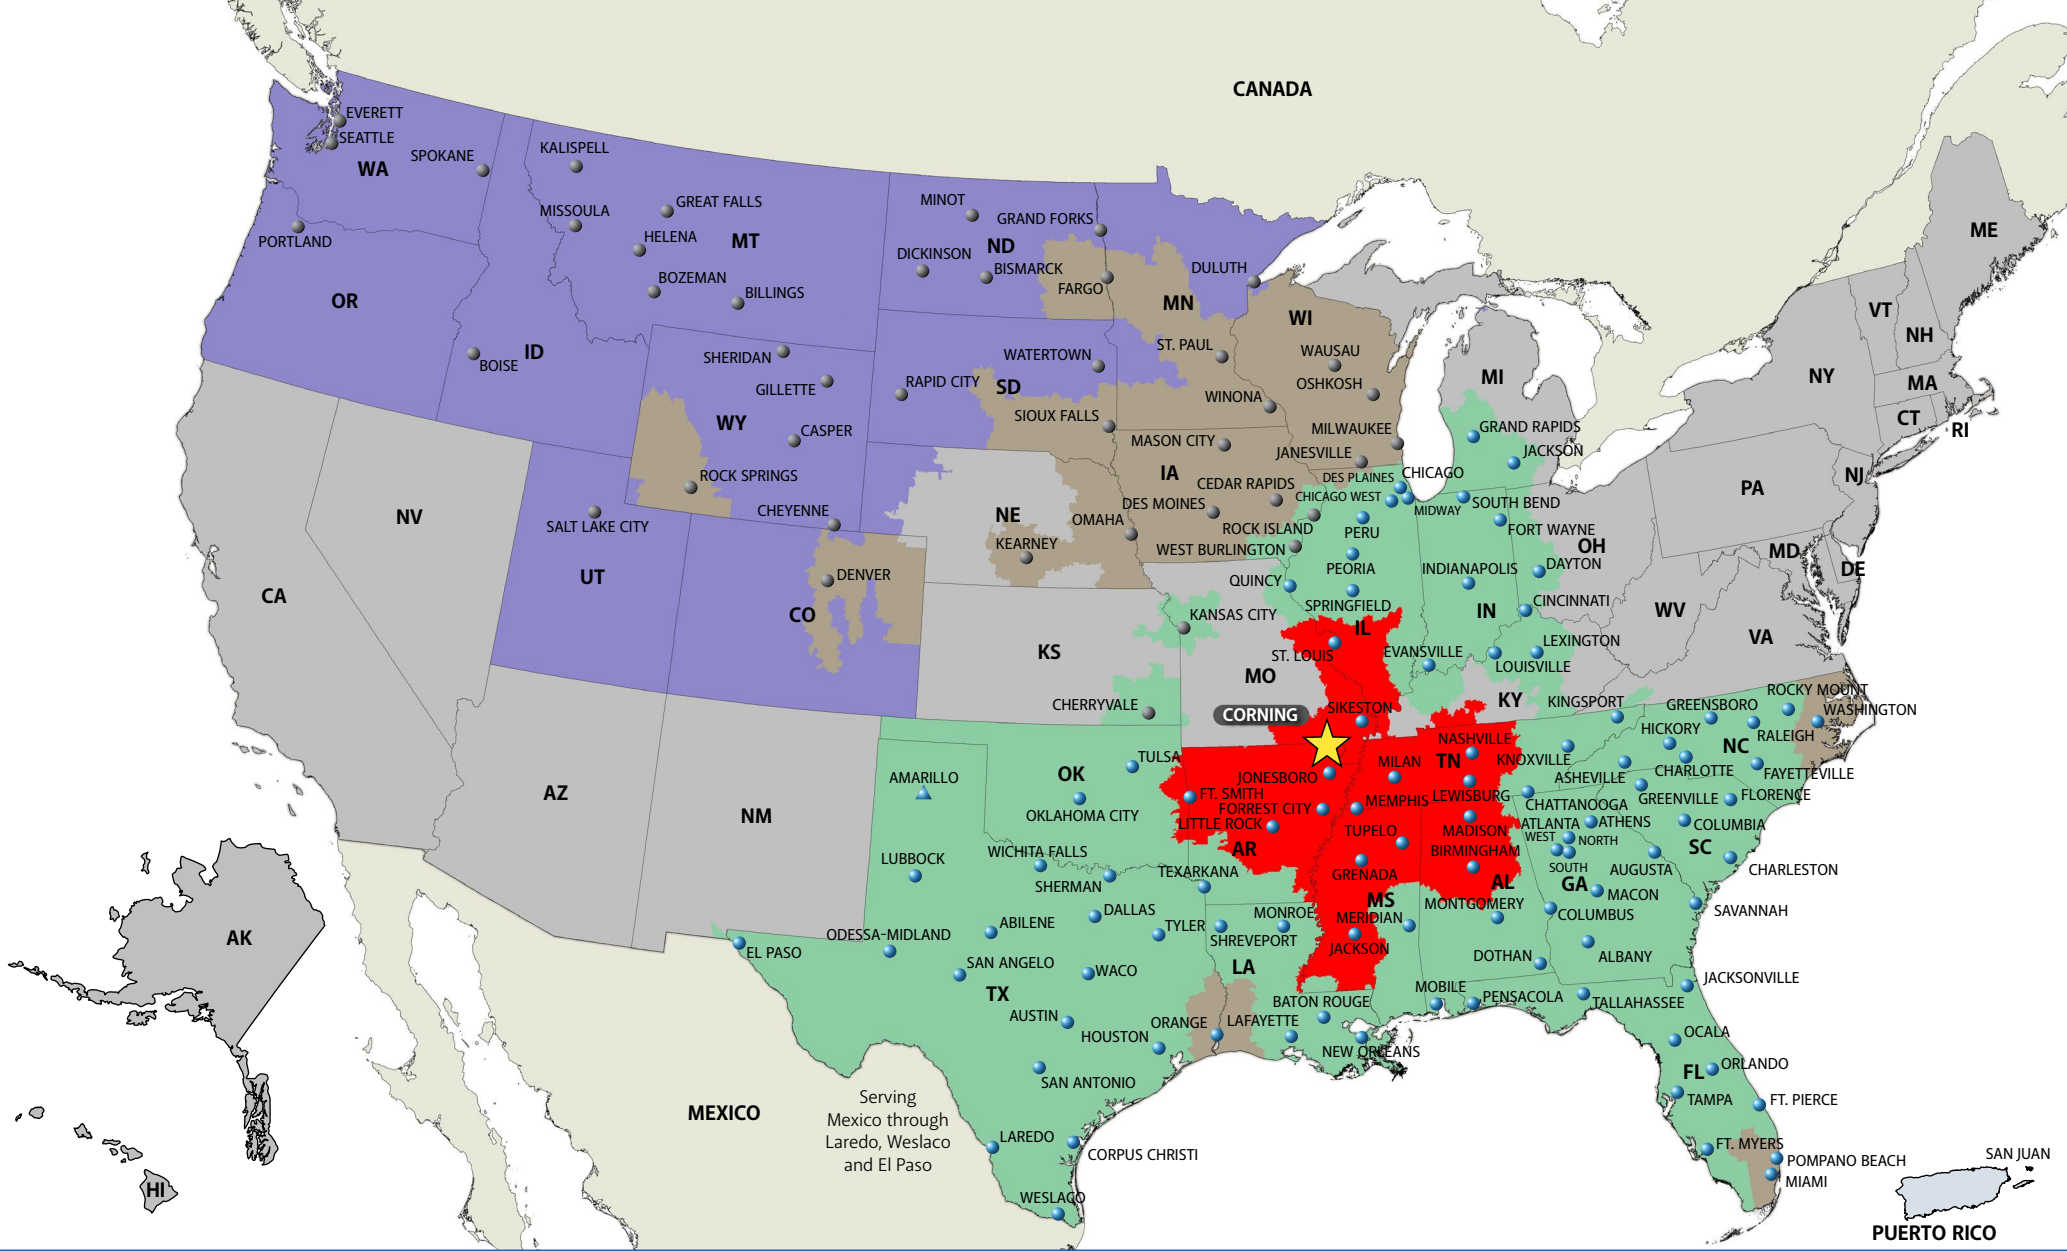

CORNING, AR

870-857-7018 Local
833-209-9898 Toll Free
866-435-5171 Toll Free Fax

2408 West Main
Corning, AR 72422