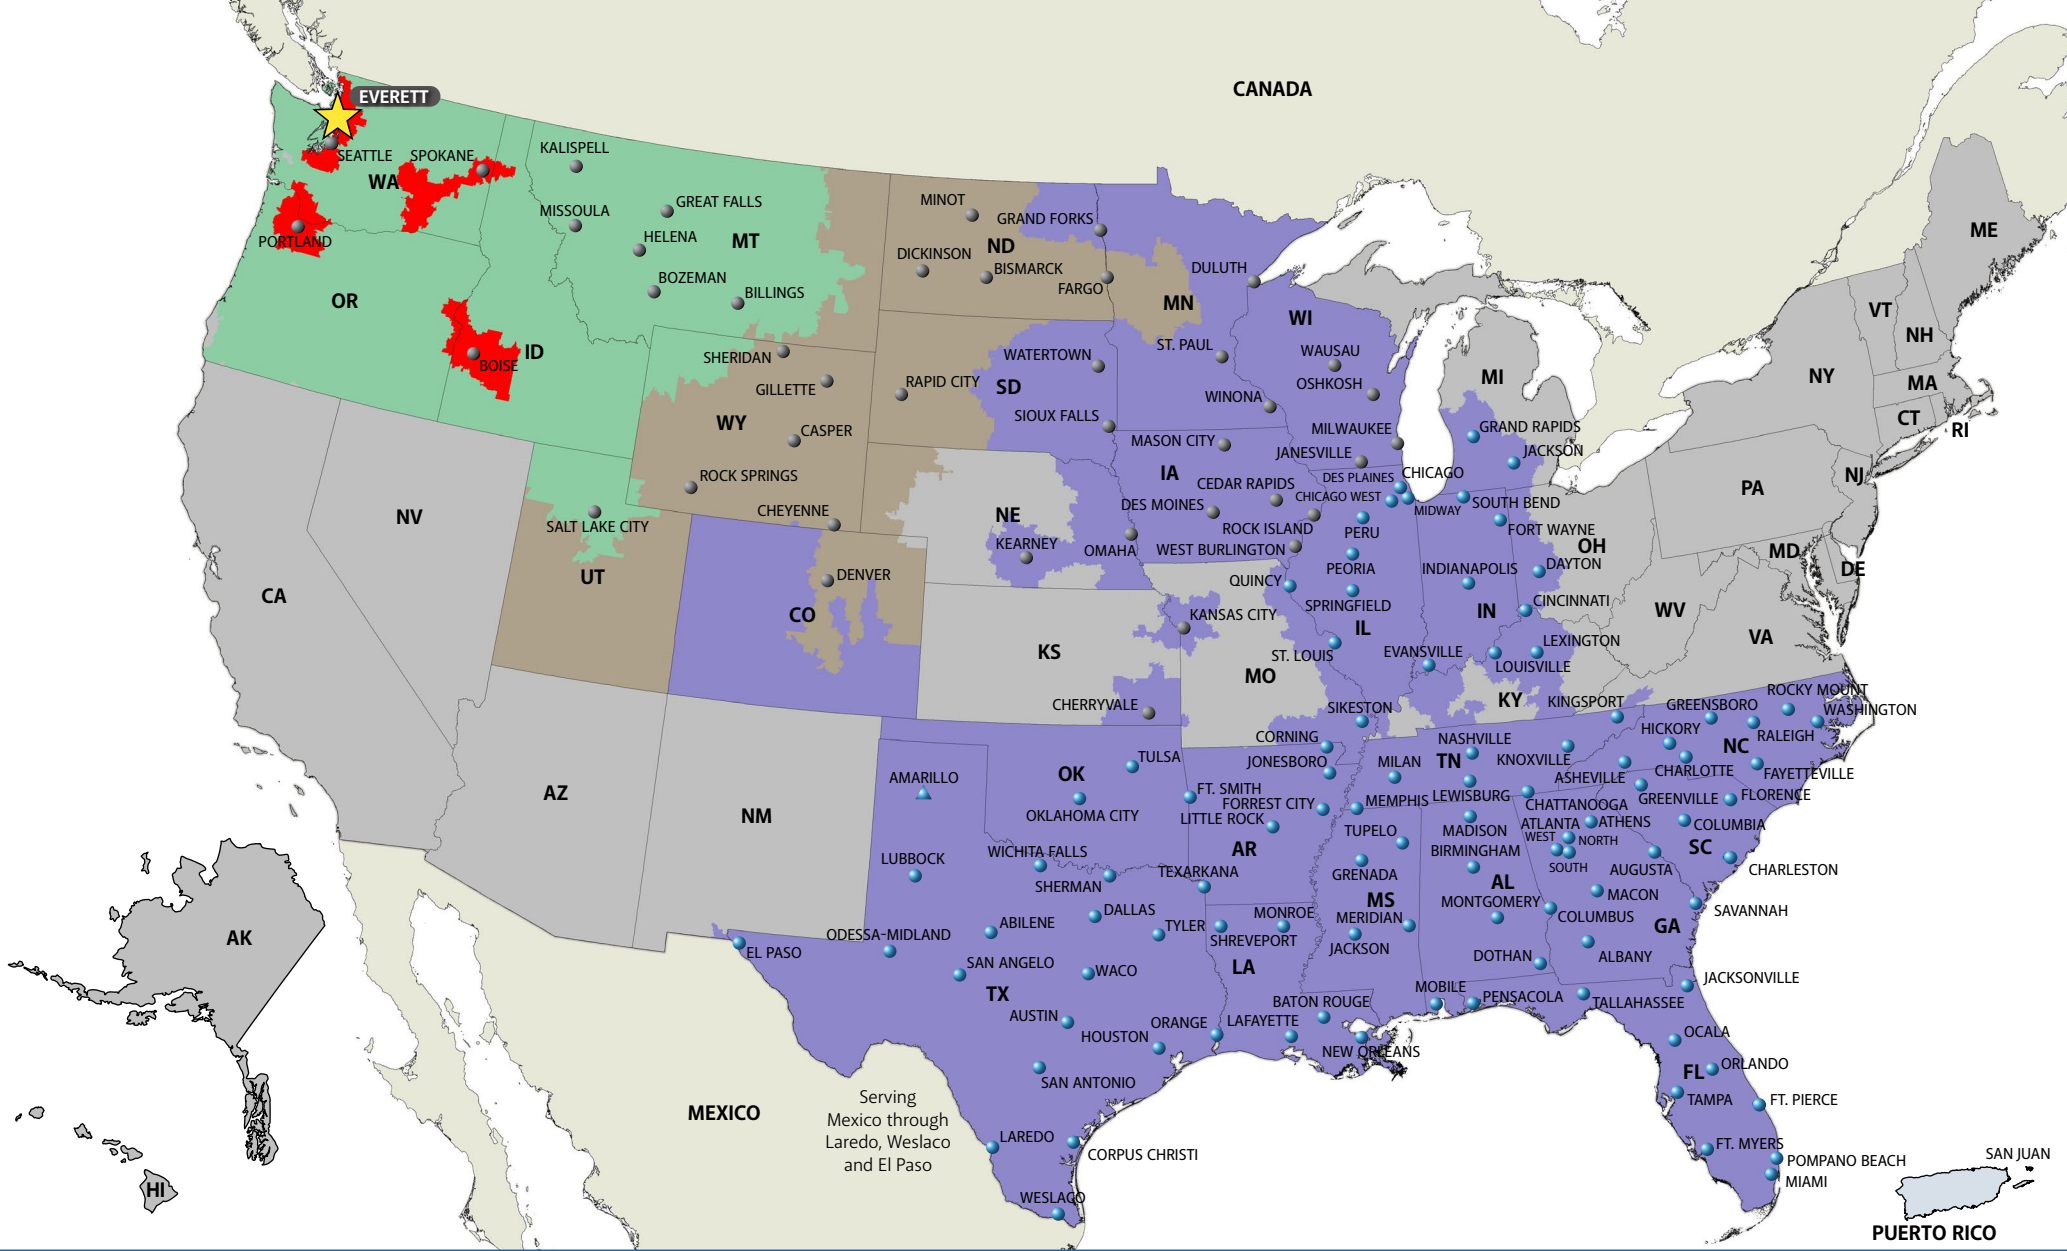

- Less-Than-Truckload
- Dedicated Services
- International Services
- Managed Services
- Fleet Maintenance

AAA COOPER TRANSPORTATION®

www.AAACooper.com

DAYTON, OH

937-999-6042 Local

888-602-3922 Toll Free

844-854-7717 Toll Free Fax

2801 Valley Pike

Dayton, OH 45404

Services We Provide

- Less-Than-Truckload
- Dedicated Services
- International Services
- Managed Services
- Fleet Maintenance

AAA COOPER TRANSPORTATION®

www.AAACooper.com