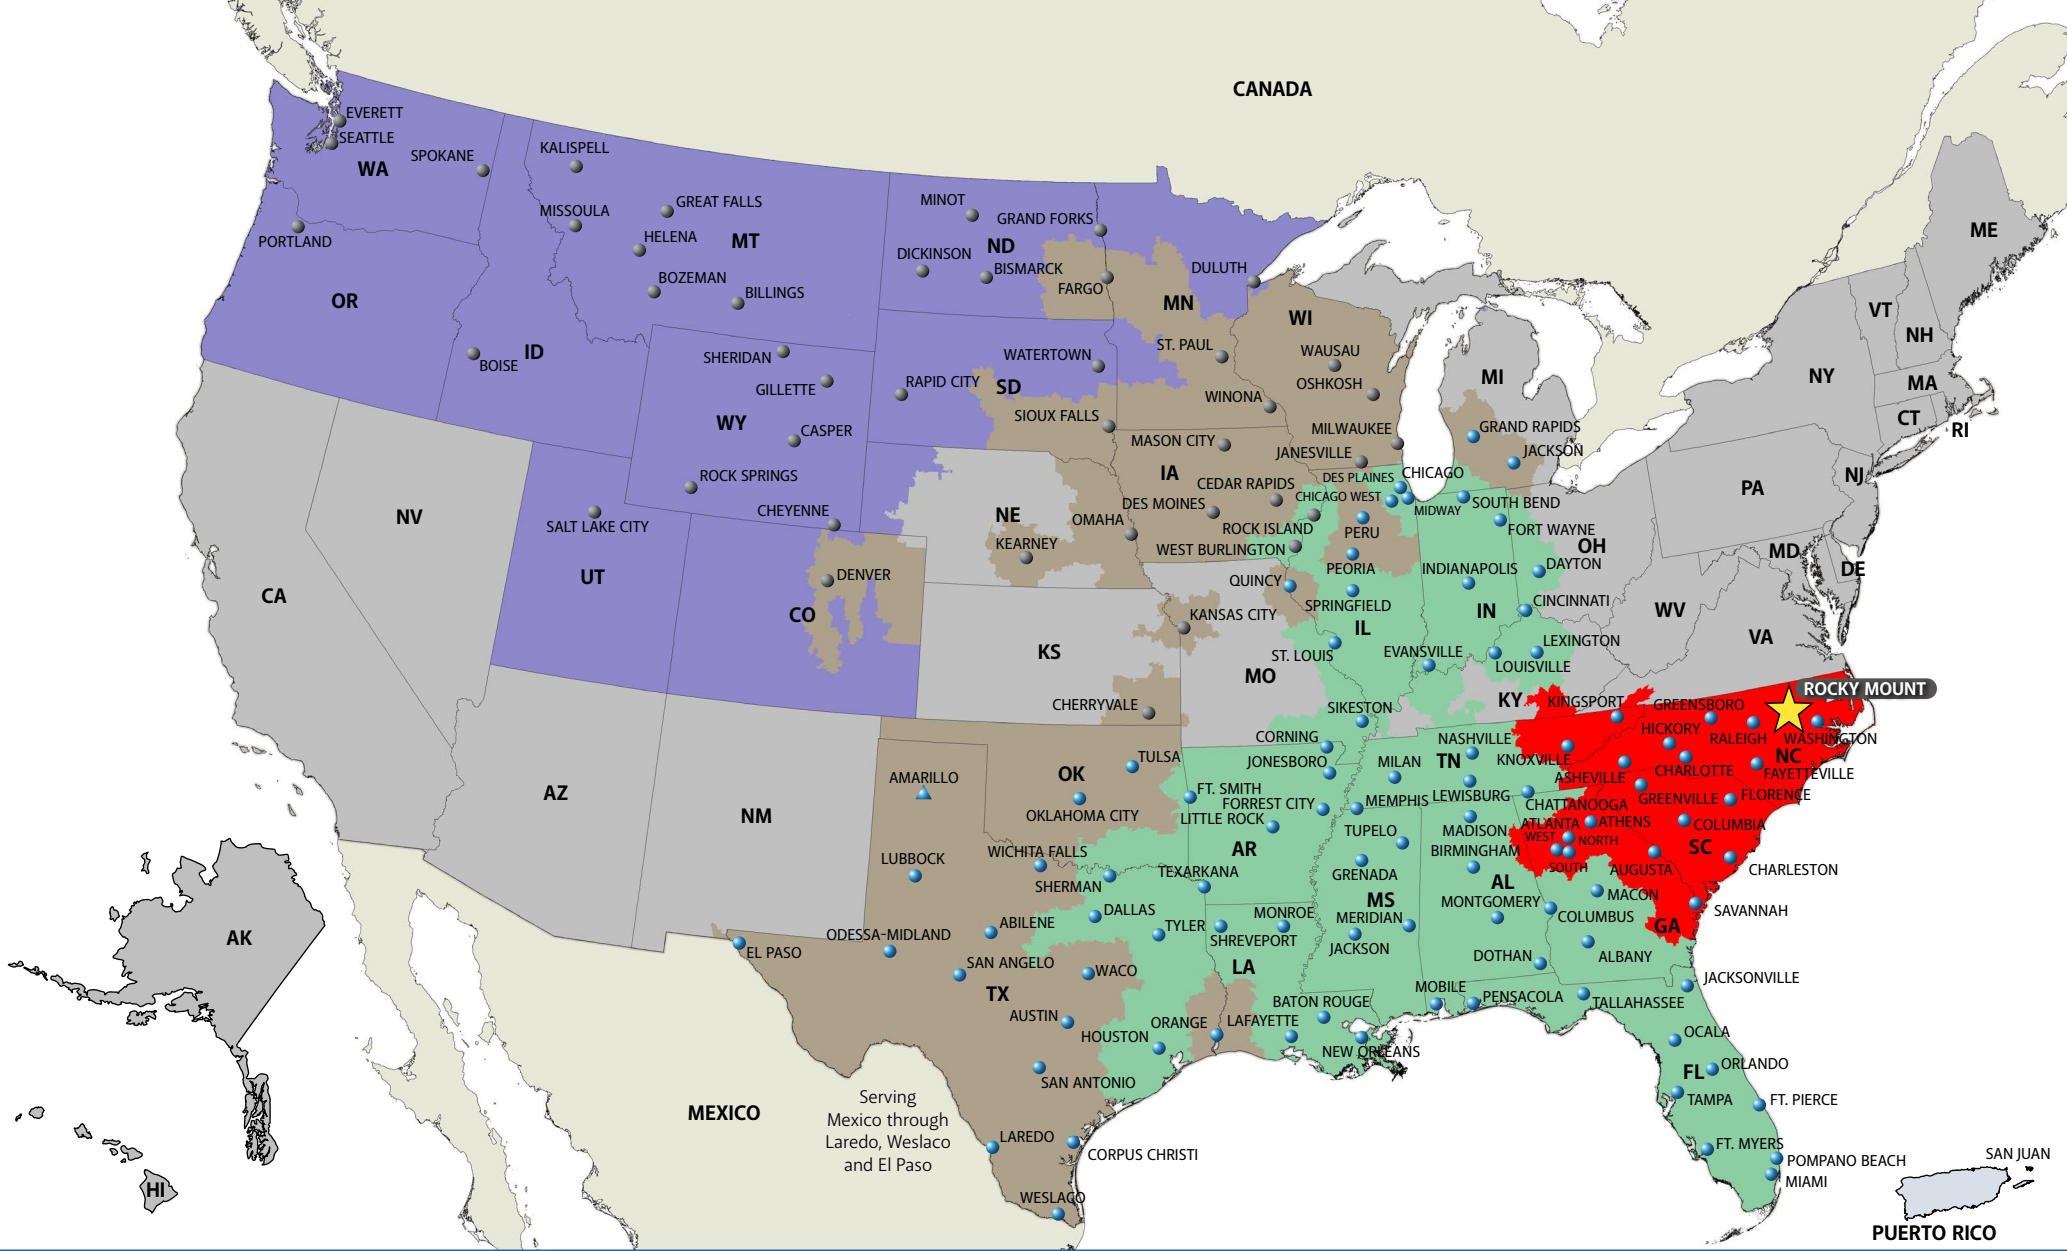

ROCKY MOUNT, NC

252-428-7011 Local
888-685-1255 Toll Free
877-697-8891 Toll Free Fax
555 Jeffreys Road
Rocky Mount, NC 27804

Services We Provide

- Less-Than-Truckload
- Dedicated Services
- International Services
- Managed Services
- Fleet Maintenance

AAA COOPER TRANSPORTATION®
www.AAACooper.com