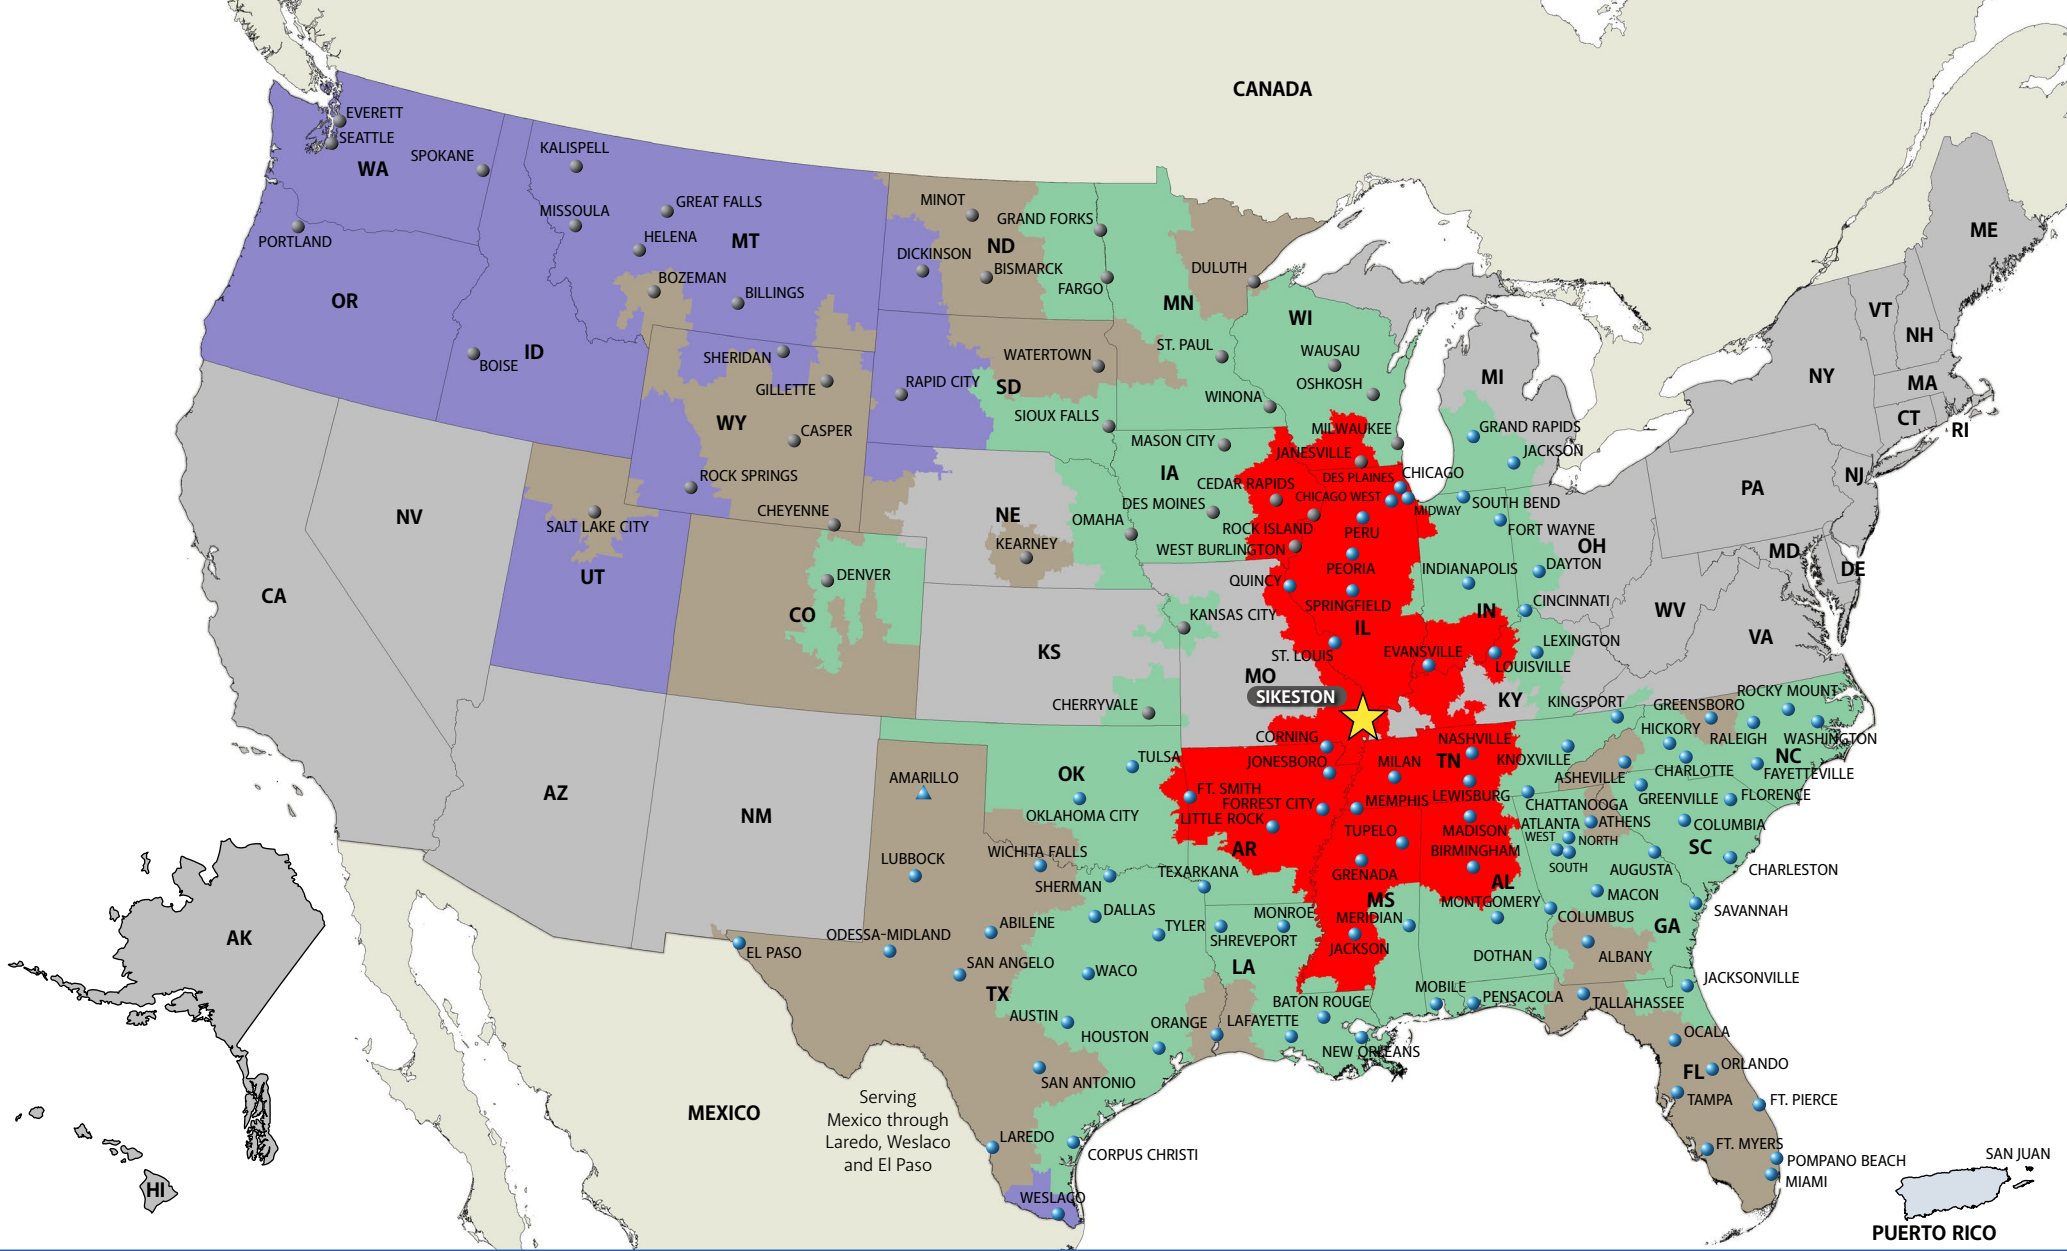

AFFILIATE CARRIER [Grey Box]

INTERNATIONAL CARRIER [Light Green Box]

Services We Provide

- Less-Than-Truckload
- Dedicated Services
- International Services
- Managed Services
- Fleet Maintenance

AAA COOPER TRANSPORTATION®
www.AAACooper.com

SIKESTON, MO

573-258-8603 Local
 888-322-1285 Toll Free
 855-811-6313 Toll Free Fax
 830 State Highway AA
 Miner, MO 63801

Services We Provide

- Less-Than-Truckload
- Dedicated Services
- International Services
- Managed Services
- Fleet Maintenance