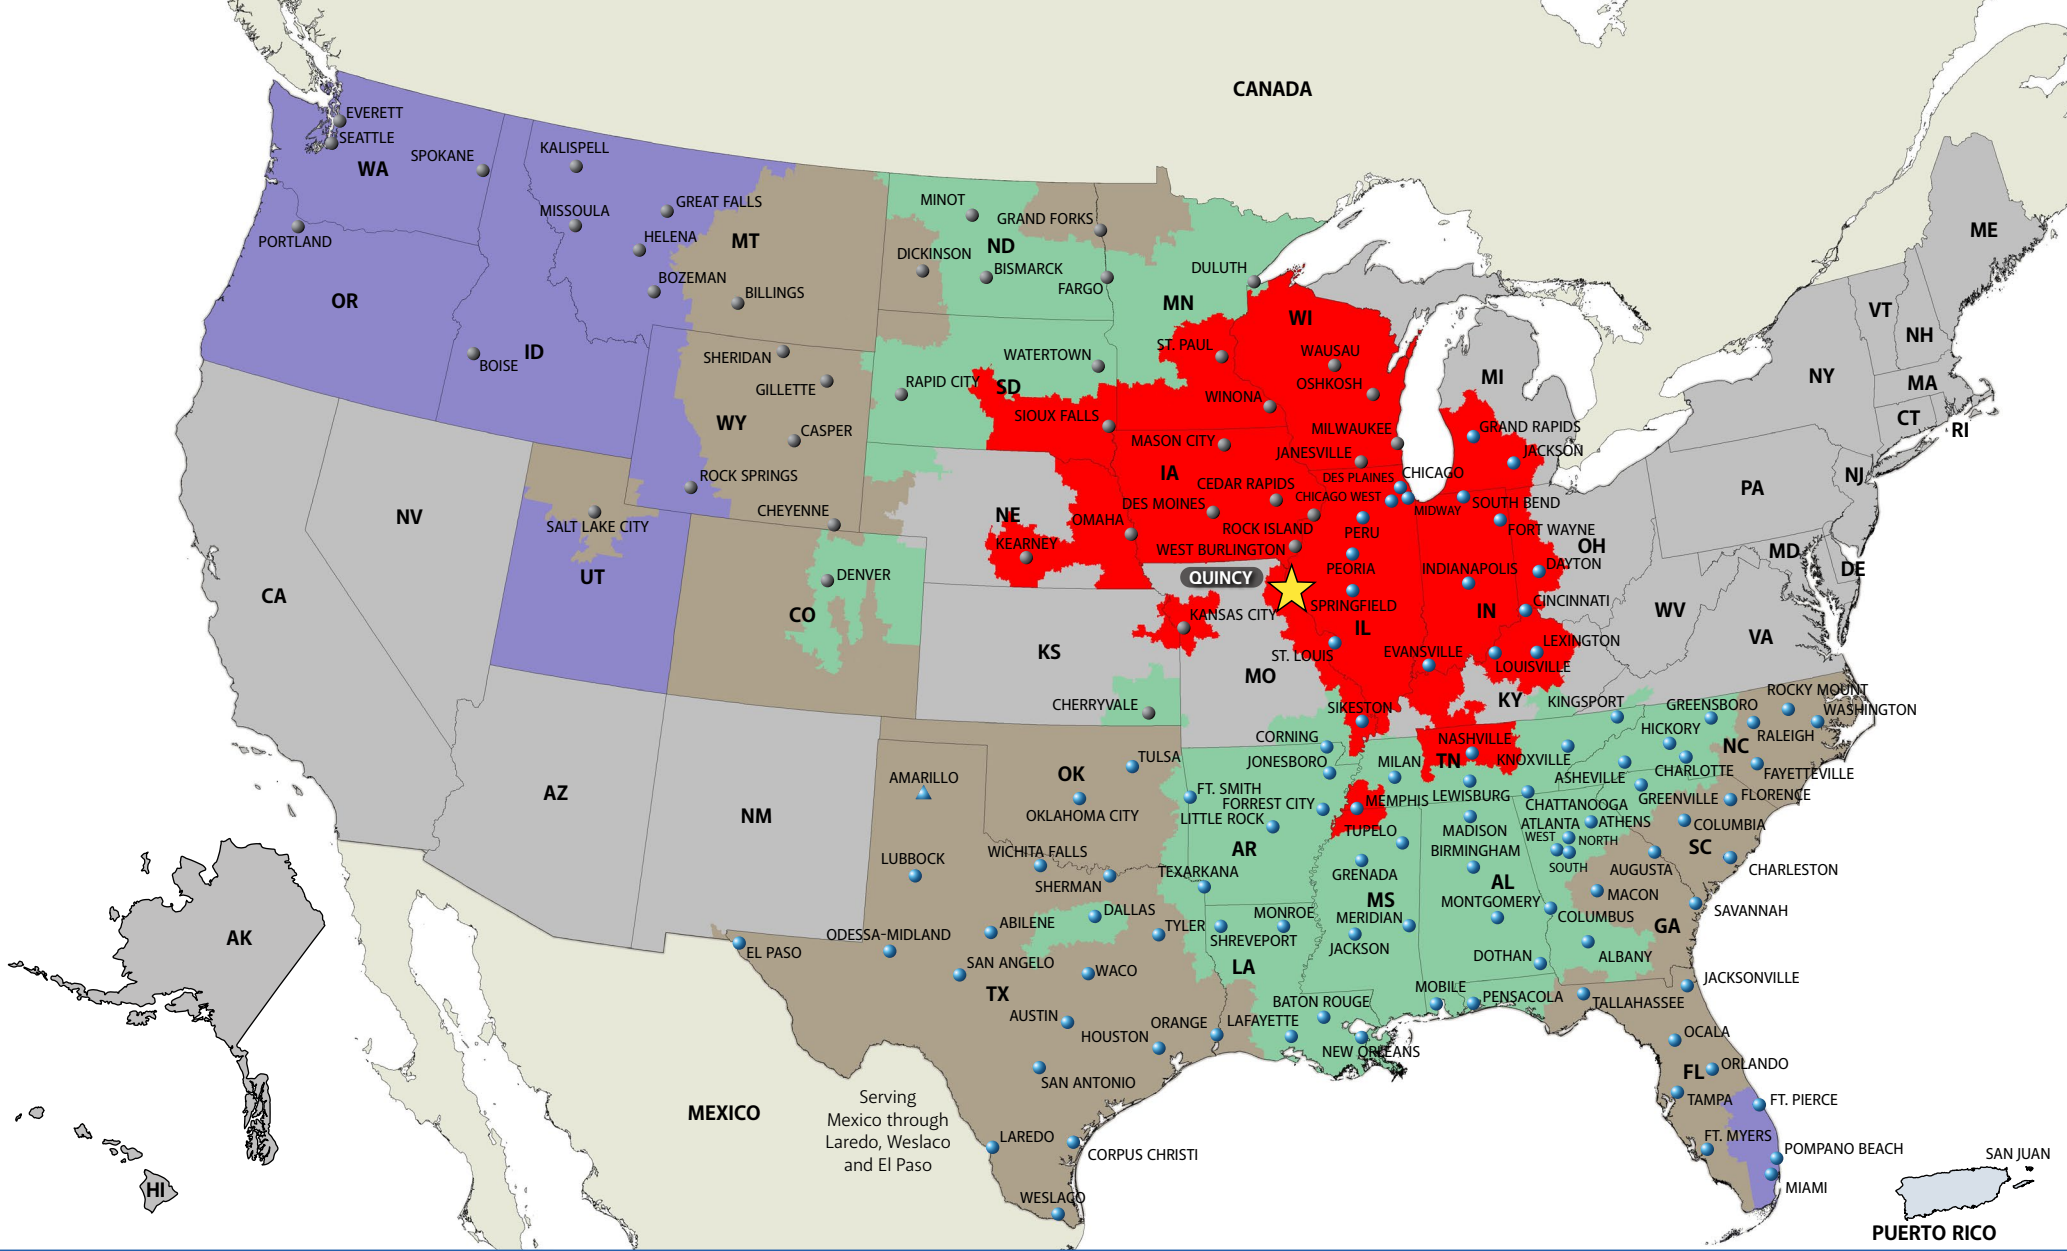

AFFILIATE CARRIER [Grey Box]

INTERNATIONAL CARRIER [Light Green Box]

Services We Provide

- Less-Than-Truckload
- Dedicated Services
- International Services
- Managed Services

MIDWEST MOTOR EXPRESS

WWW.MMEINC.COM