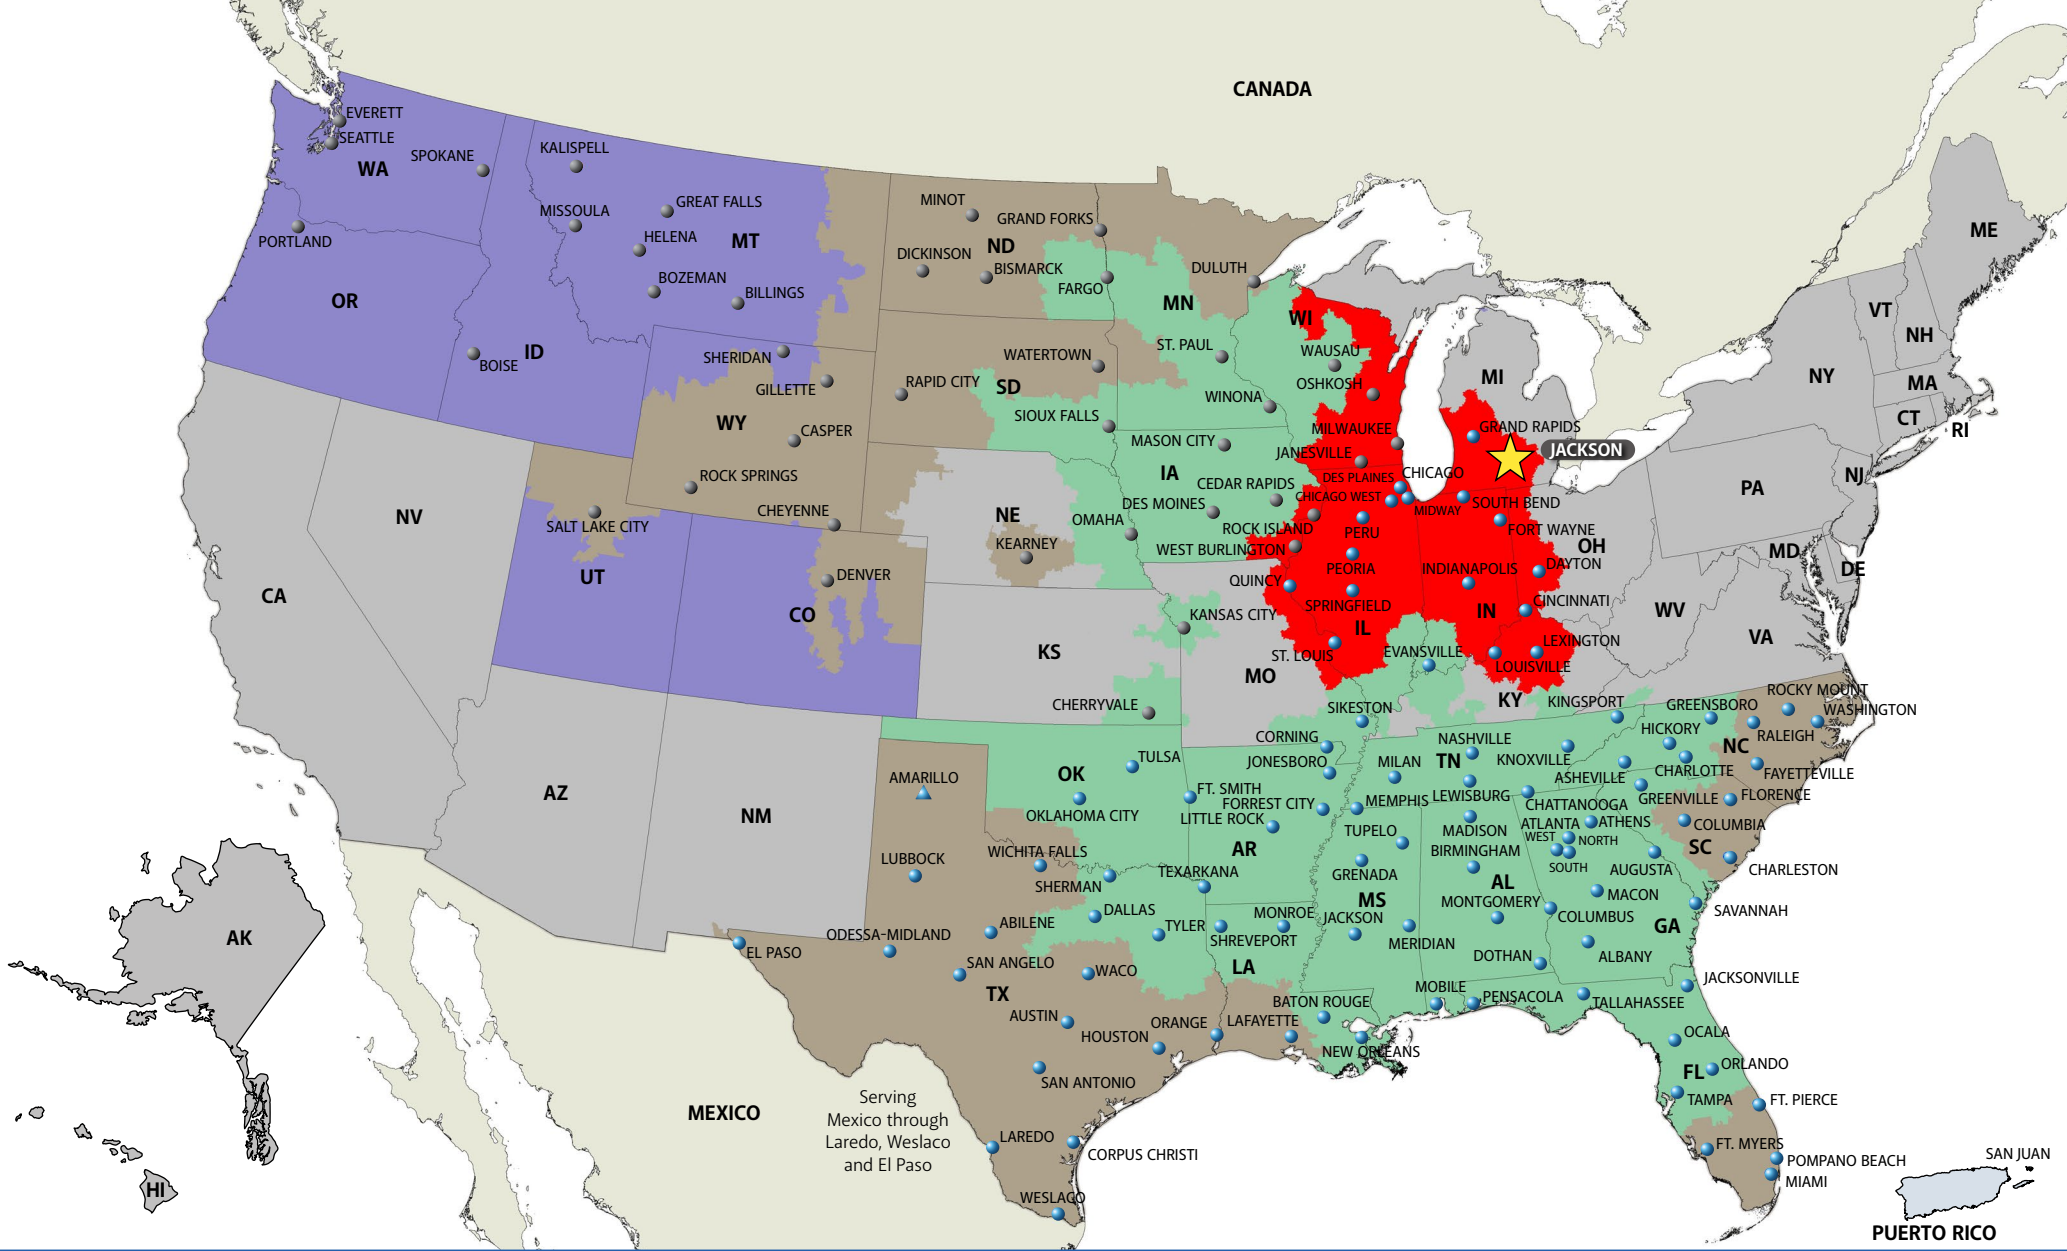

JACKSON, MI

517-945-5035 Local
888-606-1625 Toll Free
844-854-7716 Toll Free Fax
1059 Hurst Road
Jackson, MI 49201

DAYS IN TRANSIT

DIRECT SERVICE 1 2 3 4+

Transit time shown apply from or to commercial zone of service center city. Points outside this zone may require an additional day.

AFFILIATE CARRIER [Grey Box]

INTERNATIONAL CARRIER [Light Green Box]

Services We Provide

- Less-Than-Truckload
- Dedicated Services
- International Services
- Managed Services
- Fleet Maintenance

AAA COOPER TRANSPORTATION®
www.AAACooper.com