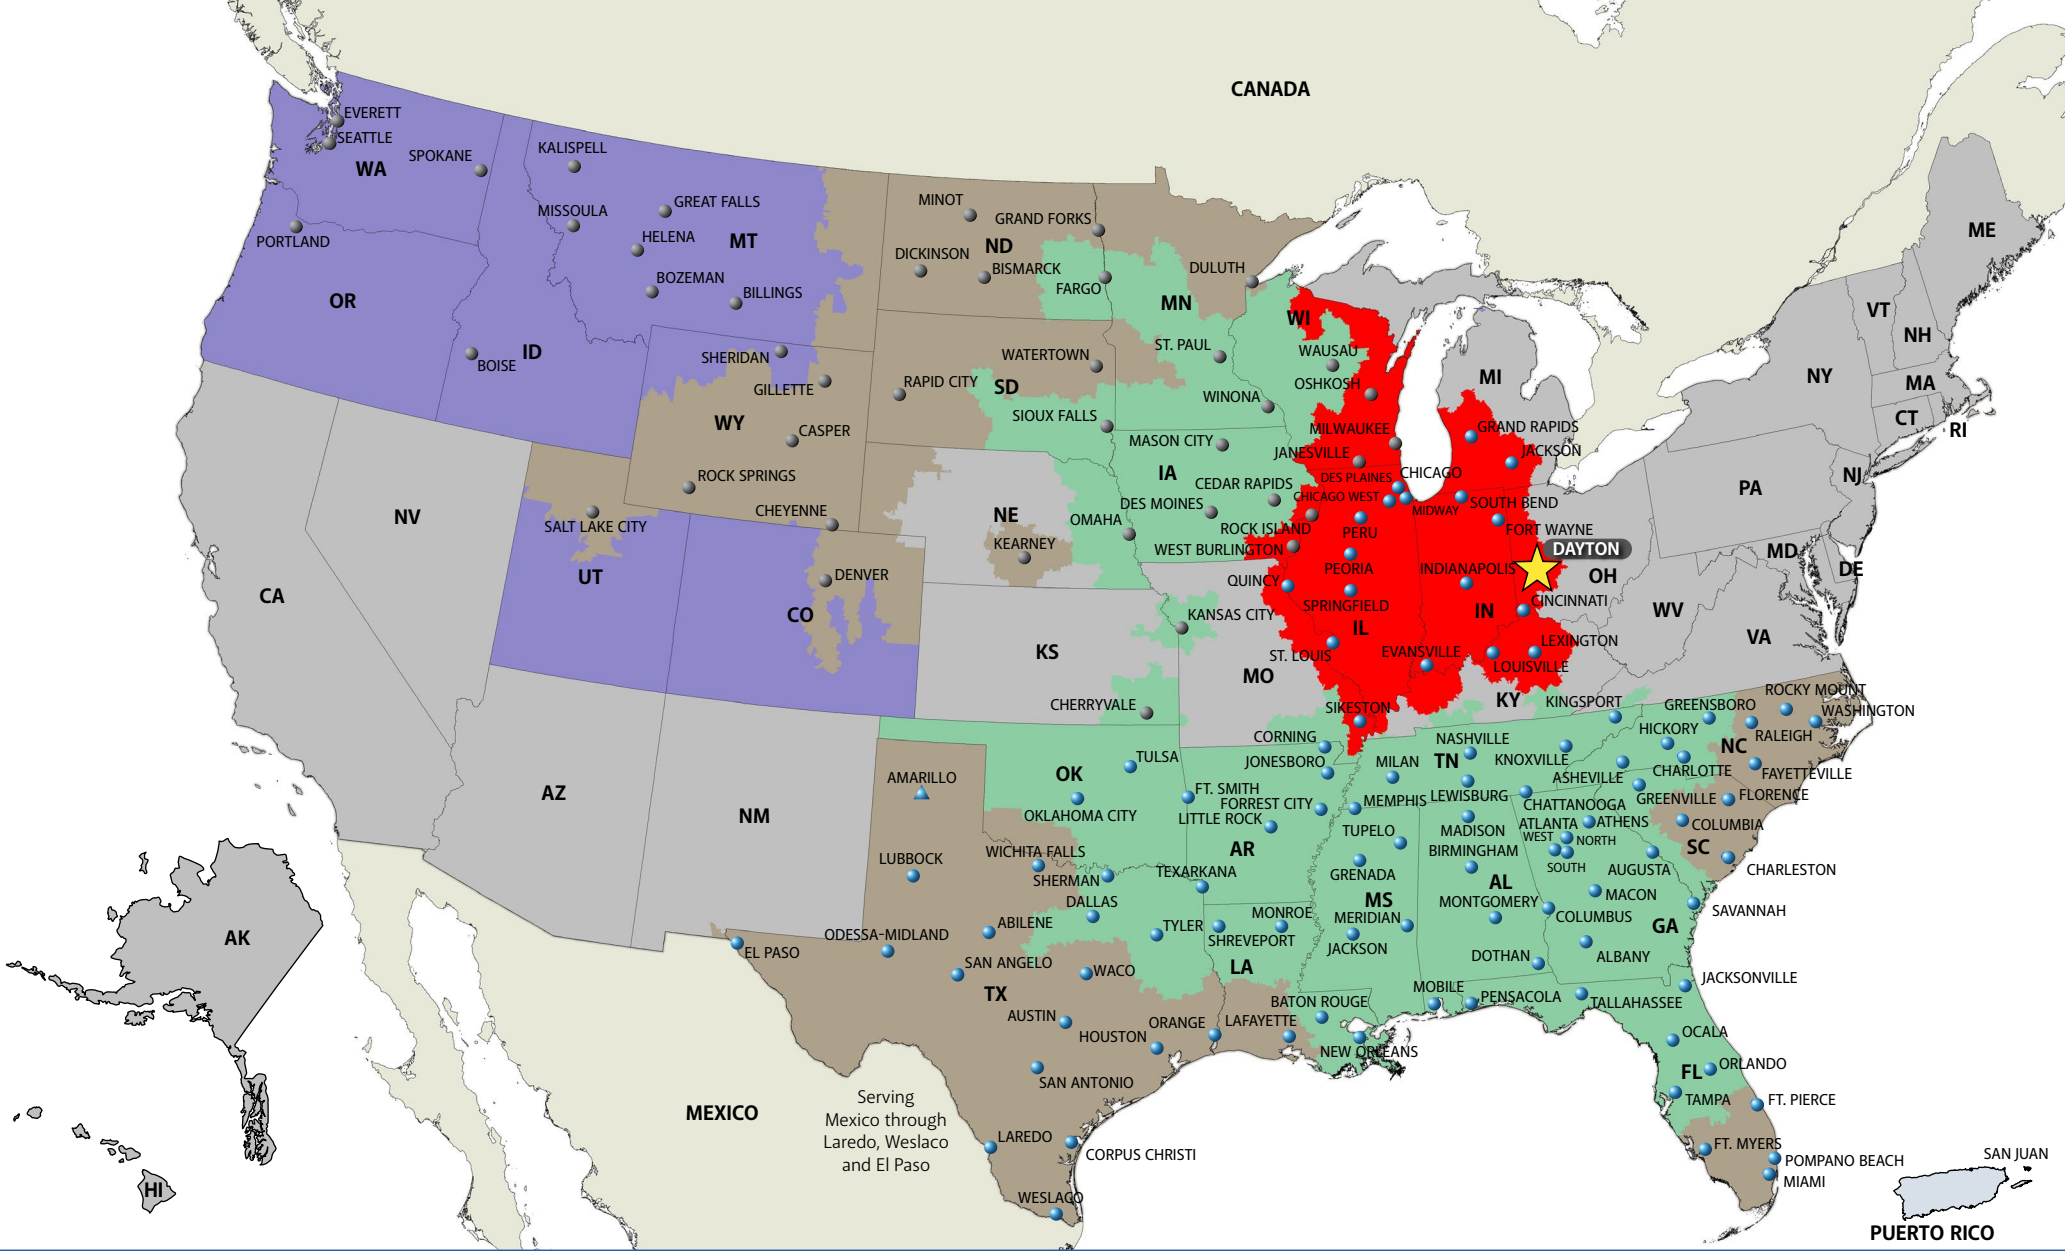

Transit time shown apply from or to commercial zone of service center city. Points outside this zone may require an additional day.

AFFILIATE CARRIER [Grey Box]

INTERNATIONAL CARRIER [Light Green Box]

Services We Provide

- Less-Than-Truckload
- Dedicated Services
- International Services
- Managed Services
- Fleet Maintenance

AAA COOPER TRANSPORTATION®

www.AAACooper.com

DAYTON, OH

937-999-6042 Local

888-602-3922 Toll Free

844-854-7717 Toll Free Fax