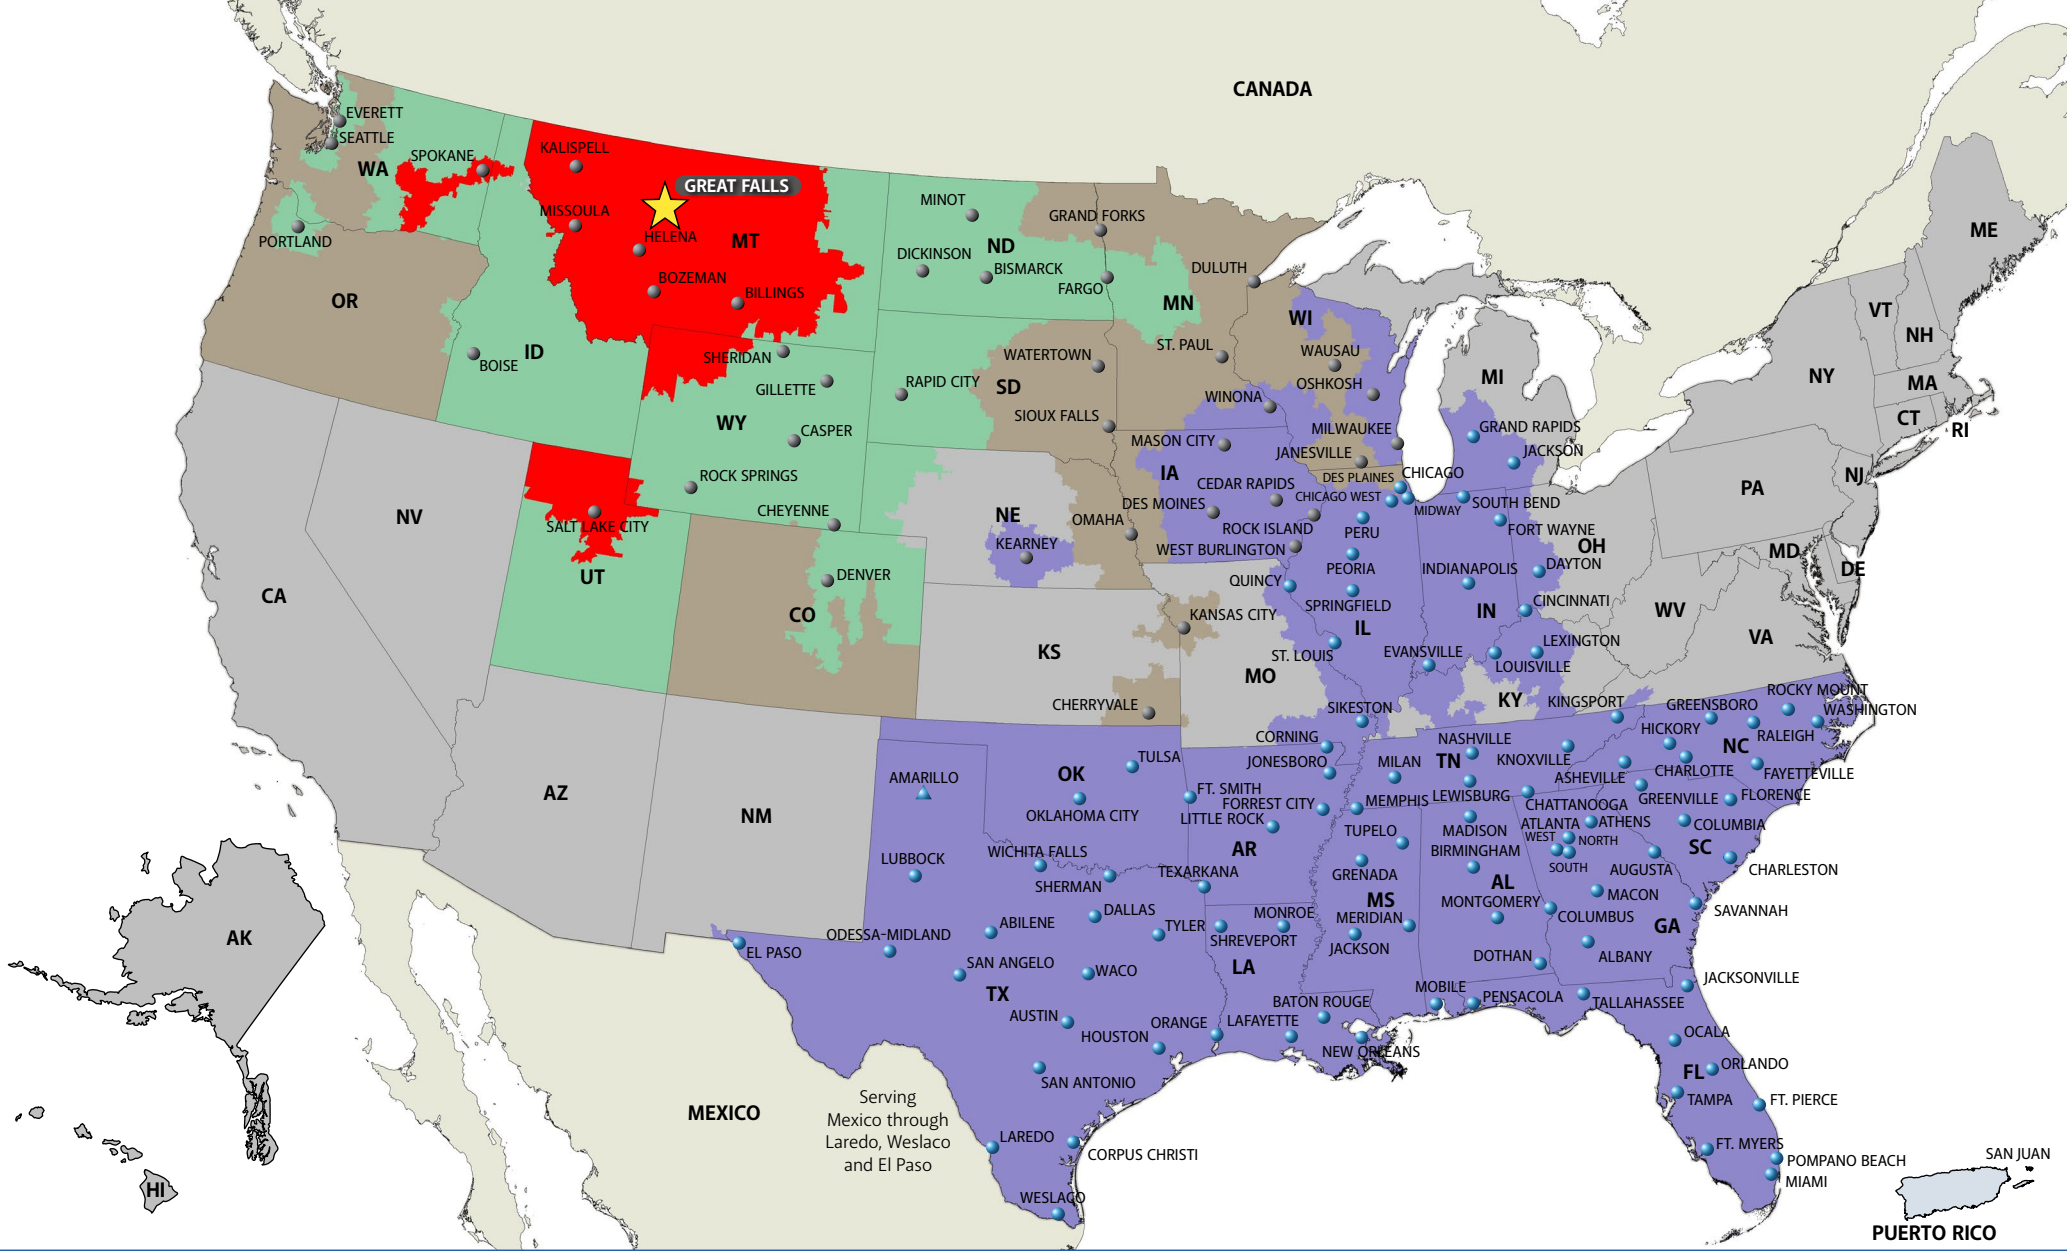

GREAT FALLS, MT

406-205-0812 Local
888-685-2530 Toll Free
877-216-9770 Fax
4169 North Park Trail
Great Falls, MT 59405