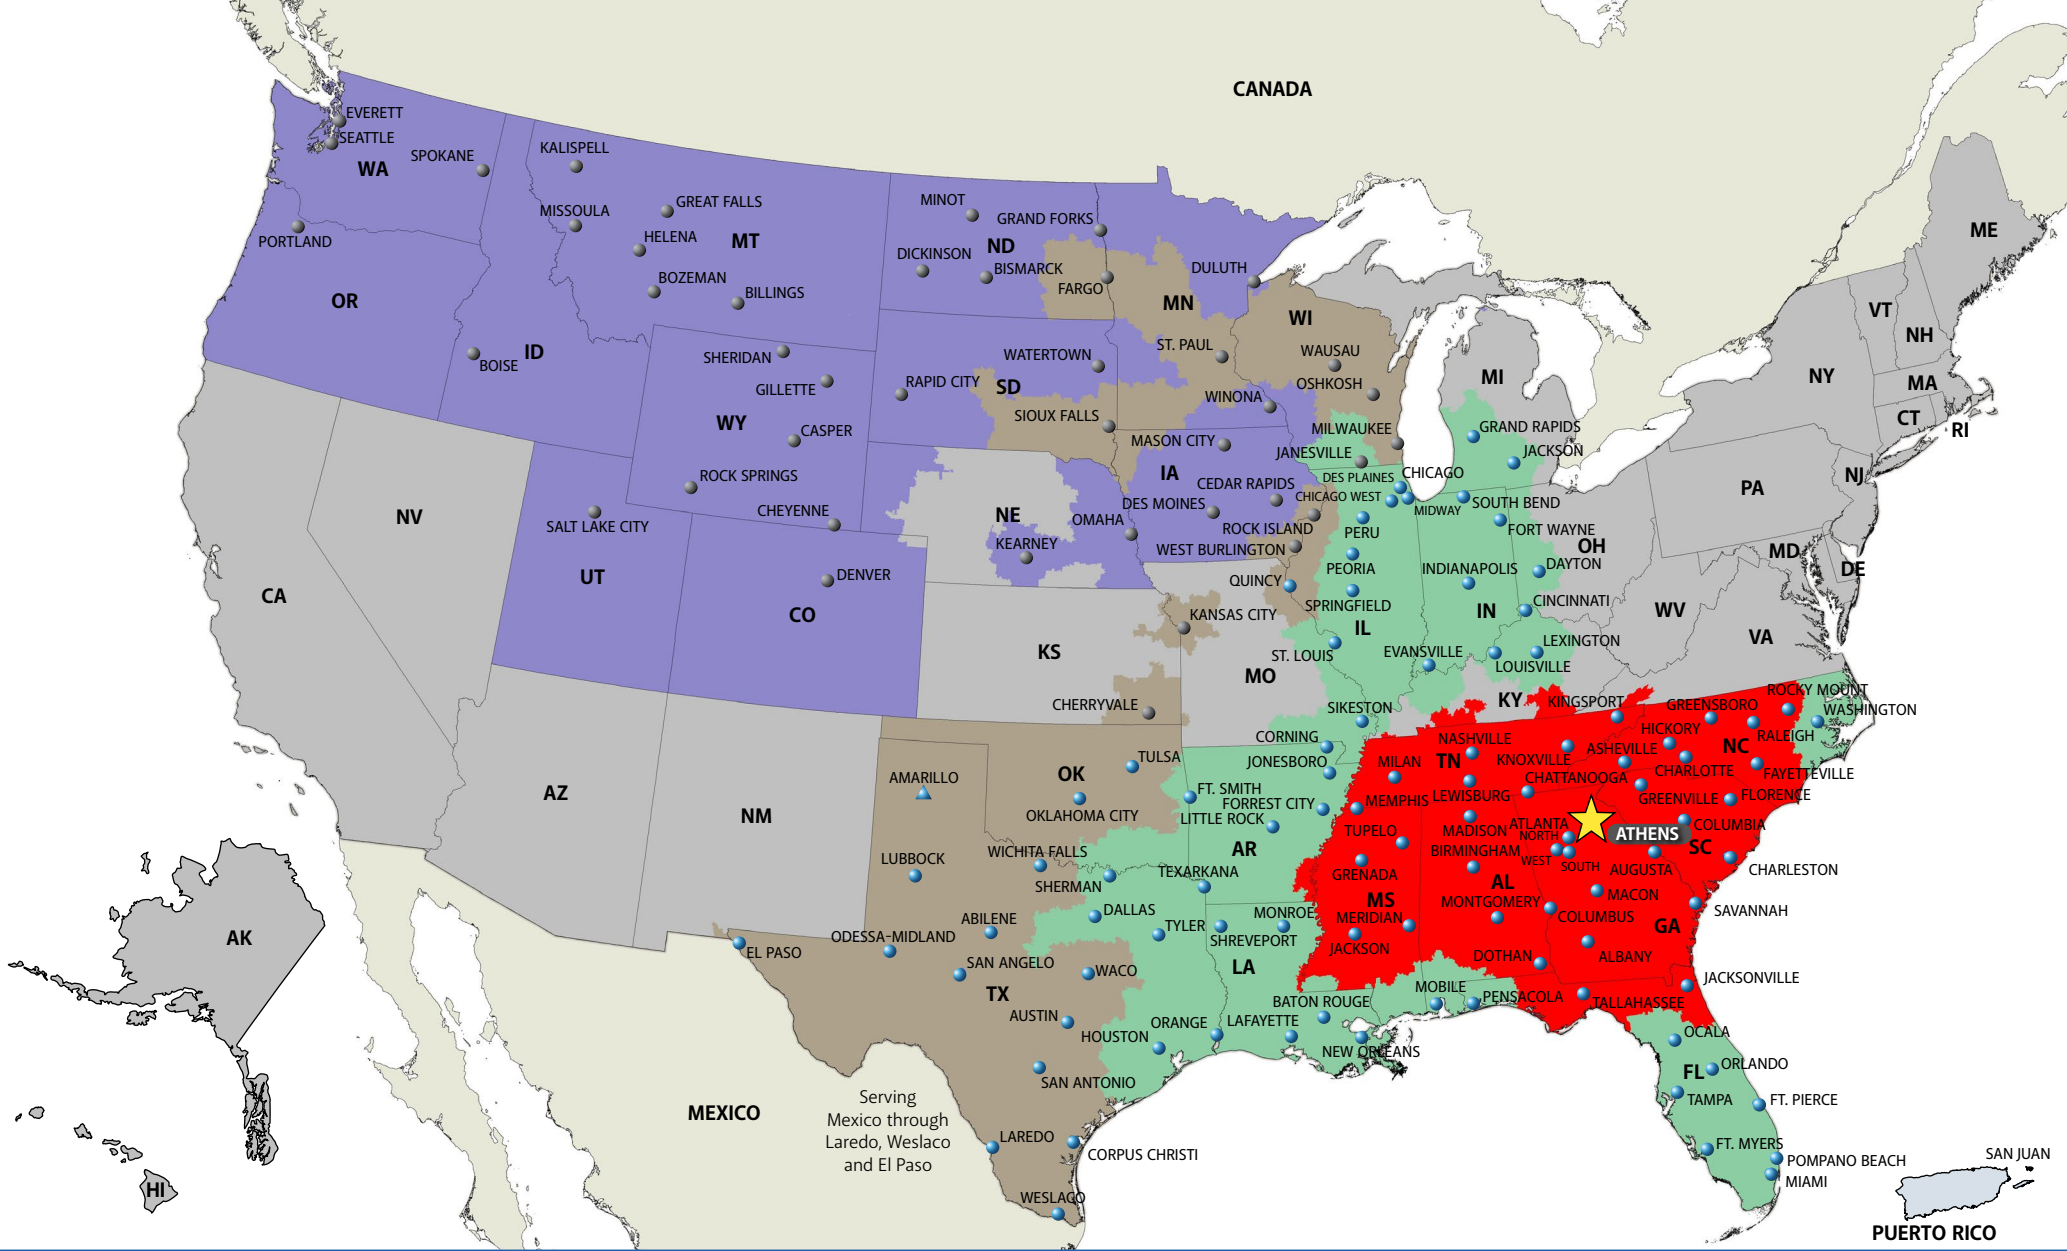

ATHENS, GA

706-708-1071 Local
888-842-3750 Toll Free
877-604-8193 Toll Free Fax
175 Horace Head Road
Jefferson, GA 30549

DAYS IN TRANSIT

DIRECT SERVICE 1 2 3 4+

Transit time shown apply from or to commercial zone of service center city. Points outside this zone may require an additional day.

AFFILIATE CARRIER [Grey Box]

INTERNATIONAL CARRIER [Light Green Box]

Services We Provide

- Less-Than-Truckload
- Dedicated Services
- International Services
- Managed Services
- Fleet Maintenance

AAA COOPER TRANSPORTATION®

www.AAACooper.com