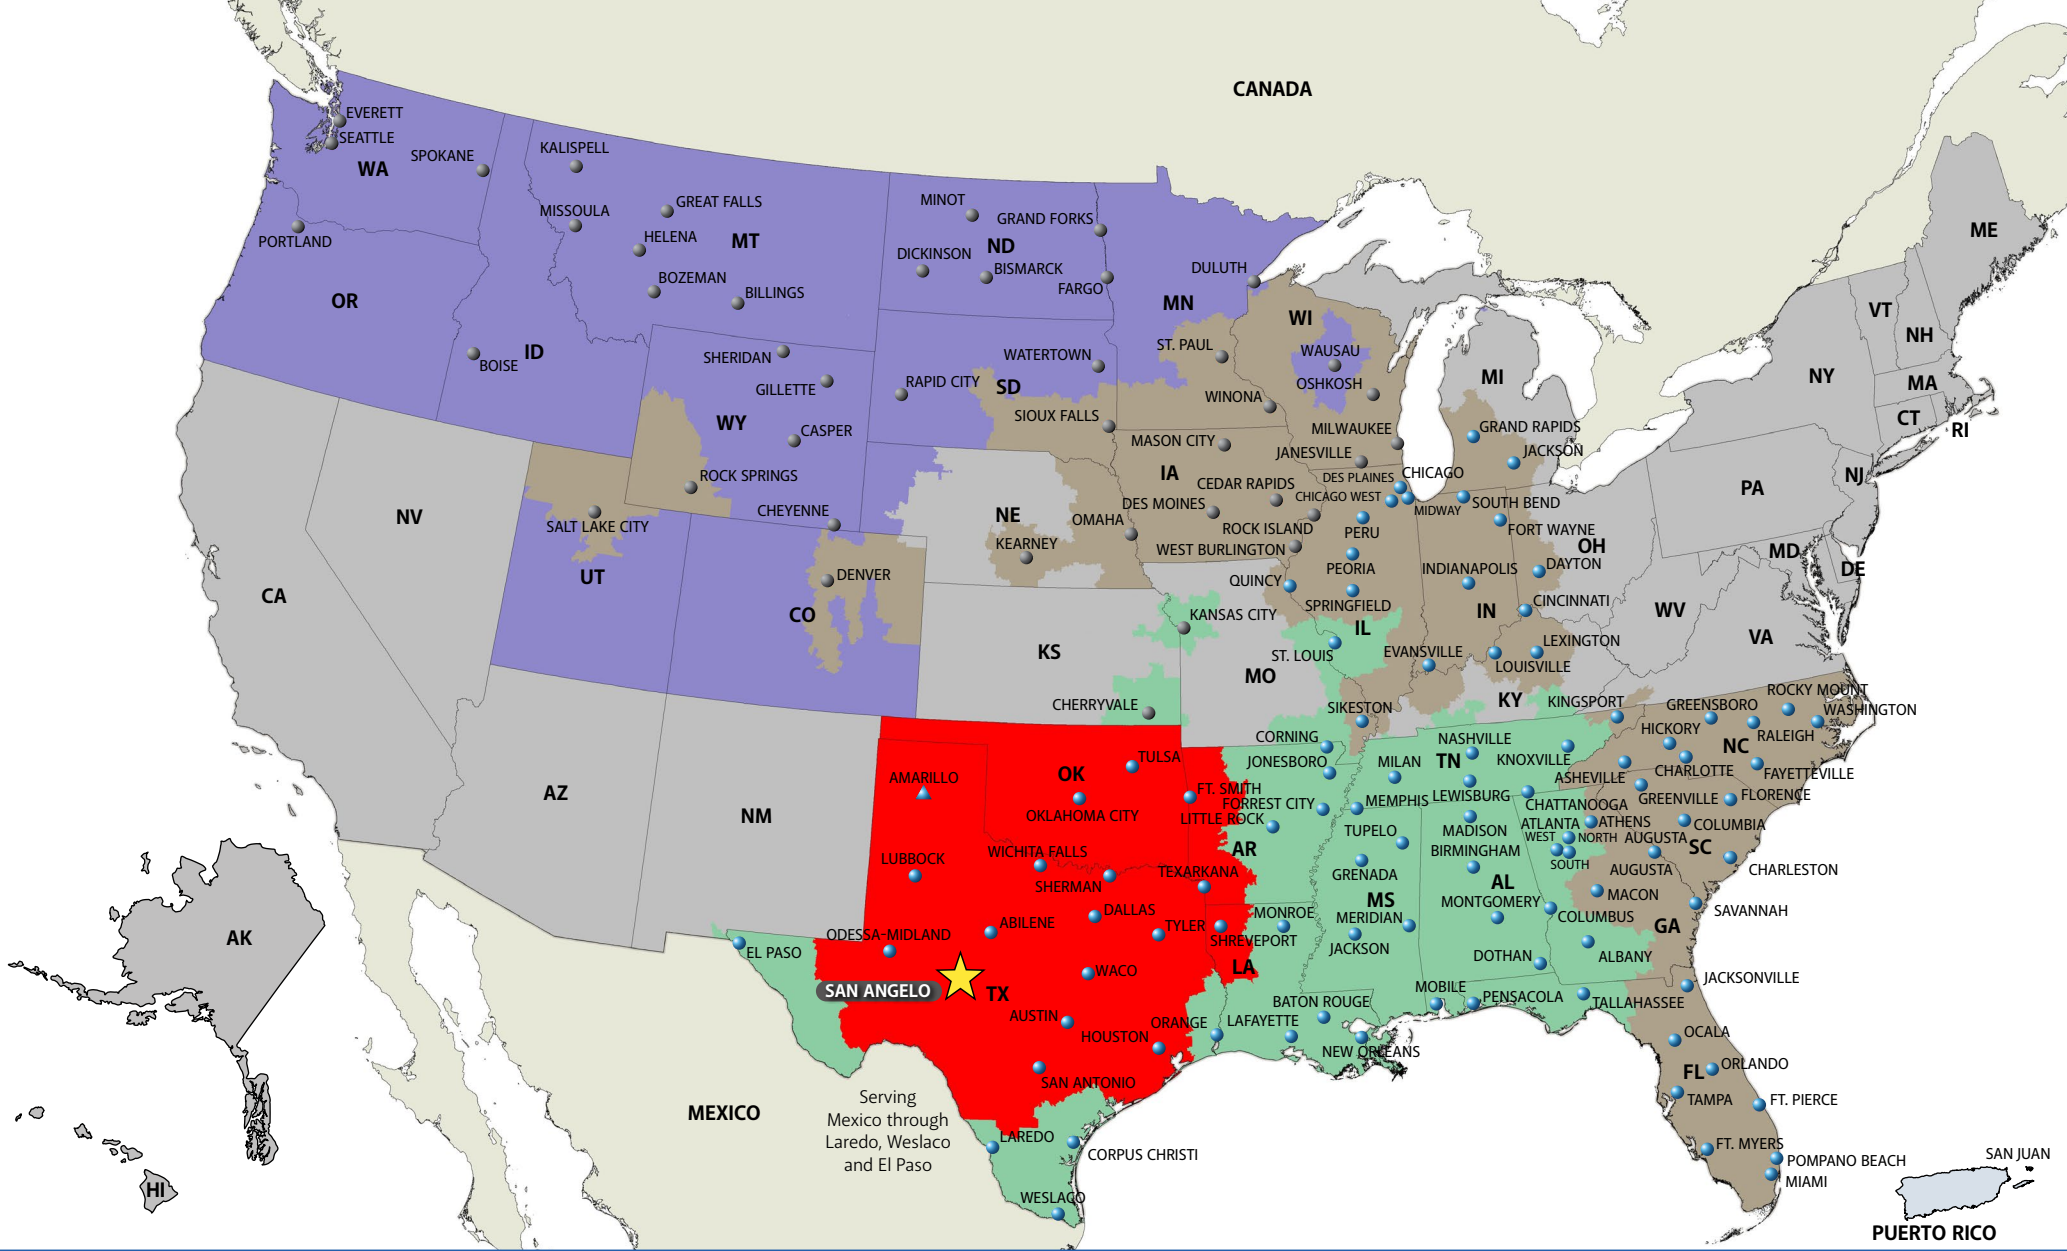

SAN ANGELO, TX

325-718-2262 Local
877-499-9052 Toll Free
855-369-5842 Toll Free Fax
2114 Currier Street
San Angelo, TX 76903

DAYS IN TRANSIT

DIRECT SERVICE 1 2 3 4+

Transit time shown apply from or to commercial zone of service center city. Points outside this zone may require an additional day.

AFFILIATE CARRIER

INTERNATIONAL CARRIER

Services We Provide

- Less-Than-Truckload
- Dedicated Services
- International Services
- Managed Services
- Fleet Maintenance

AAA COOPER TRANSPORTATION®
www.AAACooper.com