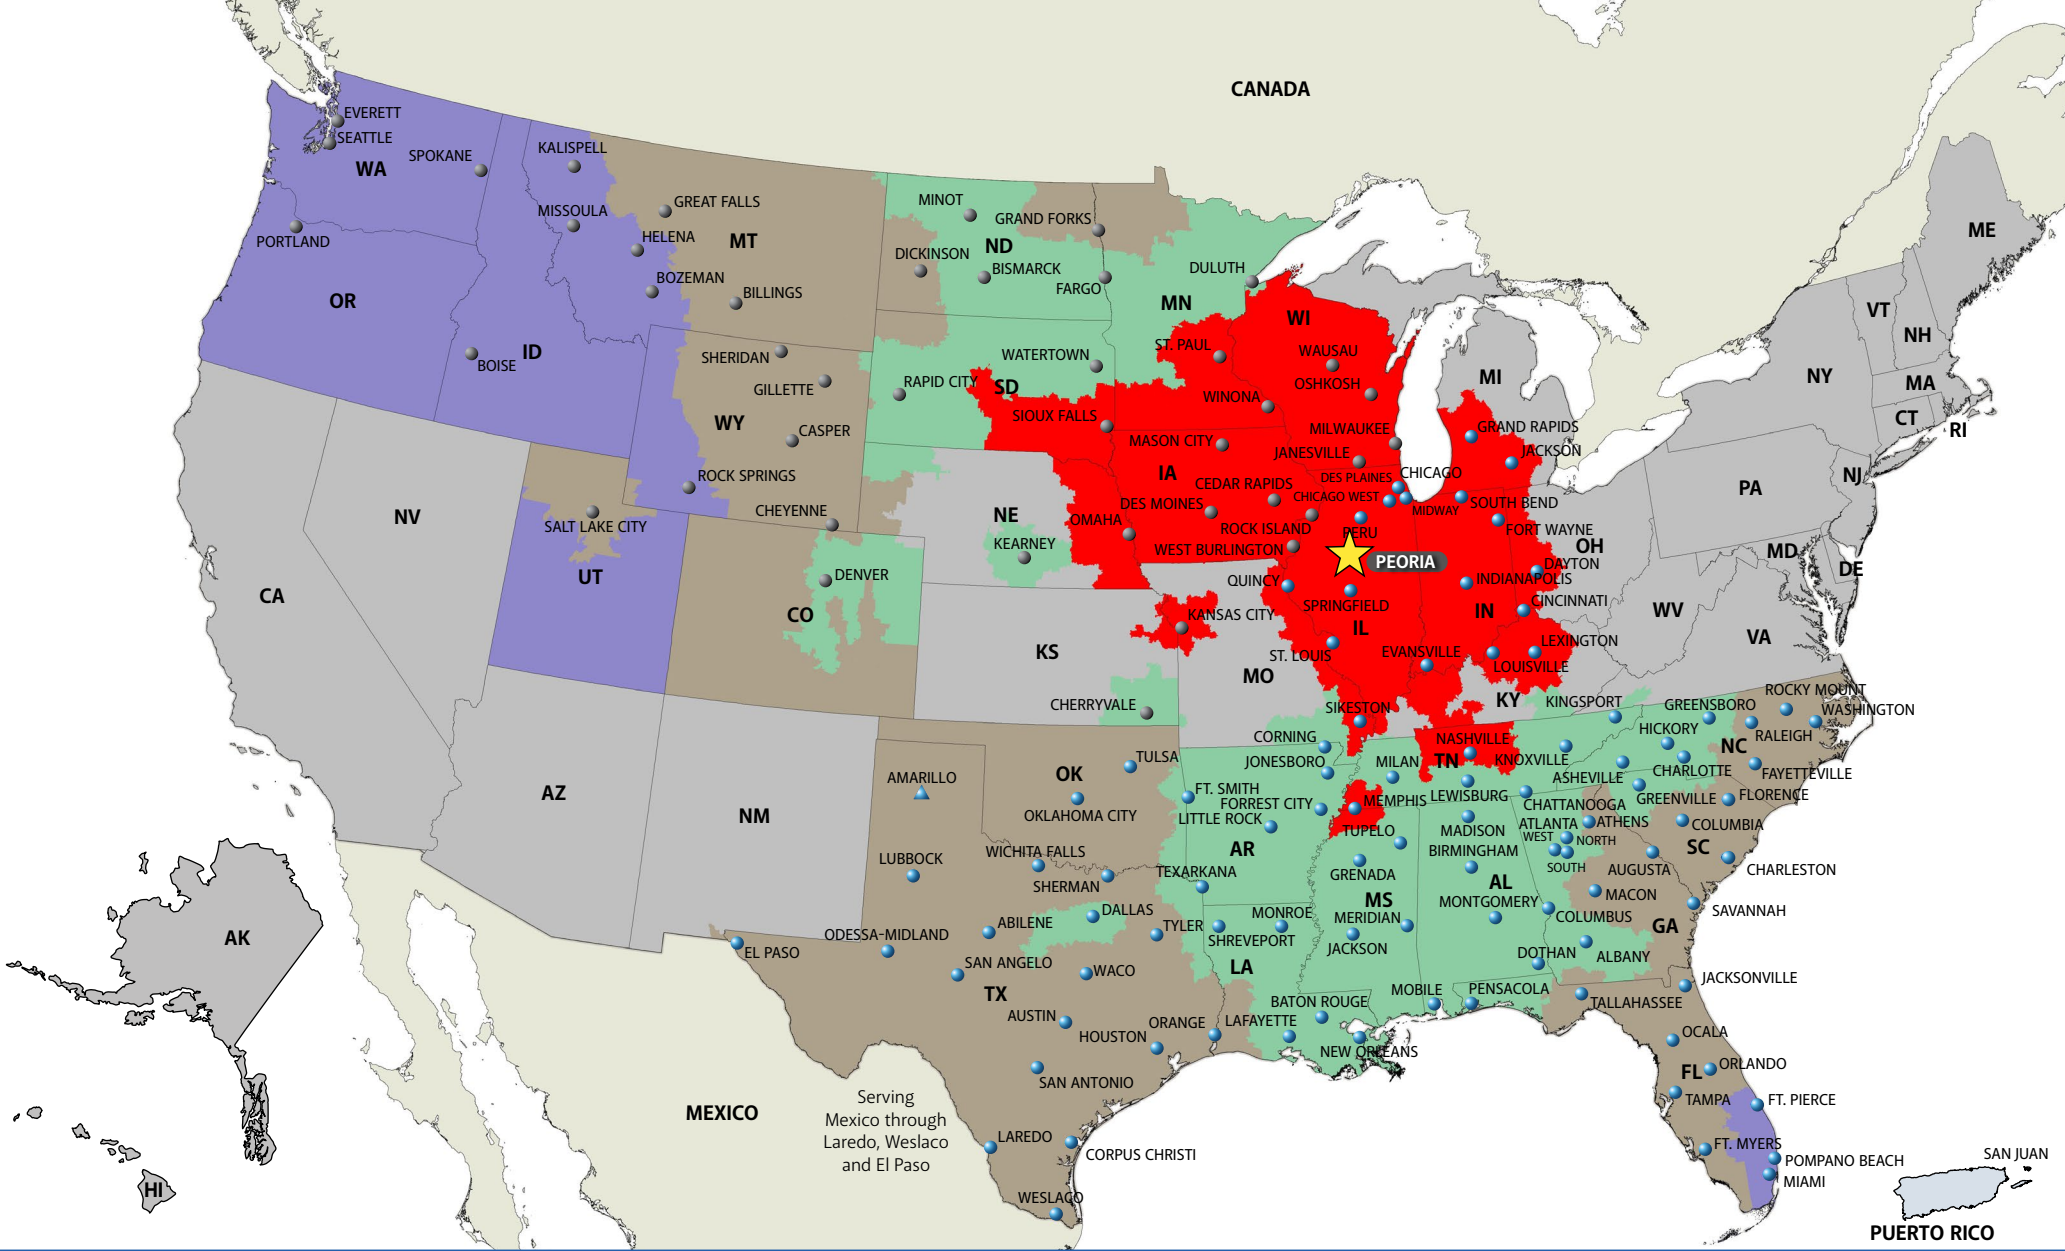

PEORIA, IL

309-291-3130 Local
888-681-7310 Toll Free
877-697-8897 Toll Free Fax
780 West Birchwood Street
Morton, IL 61550

Services We Provide

- Less-Than-Truckload
- Dedicated Services
- International Services
- Managed Services
- Fleet Maintenance

AAA COOPER TRANSPORTATION®
www.AAACooper.com