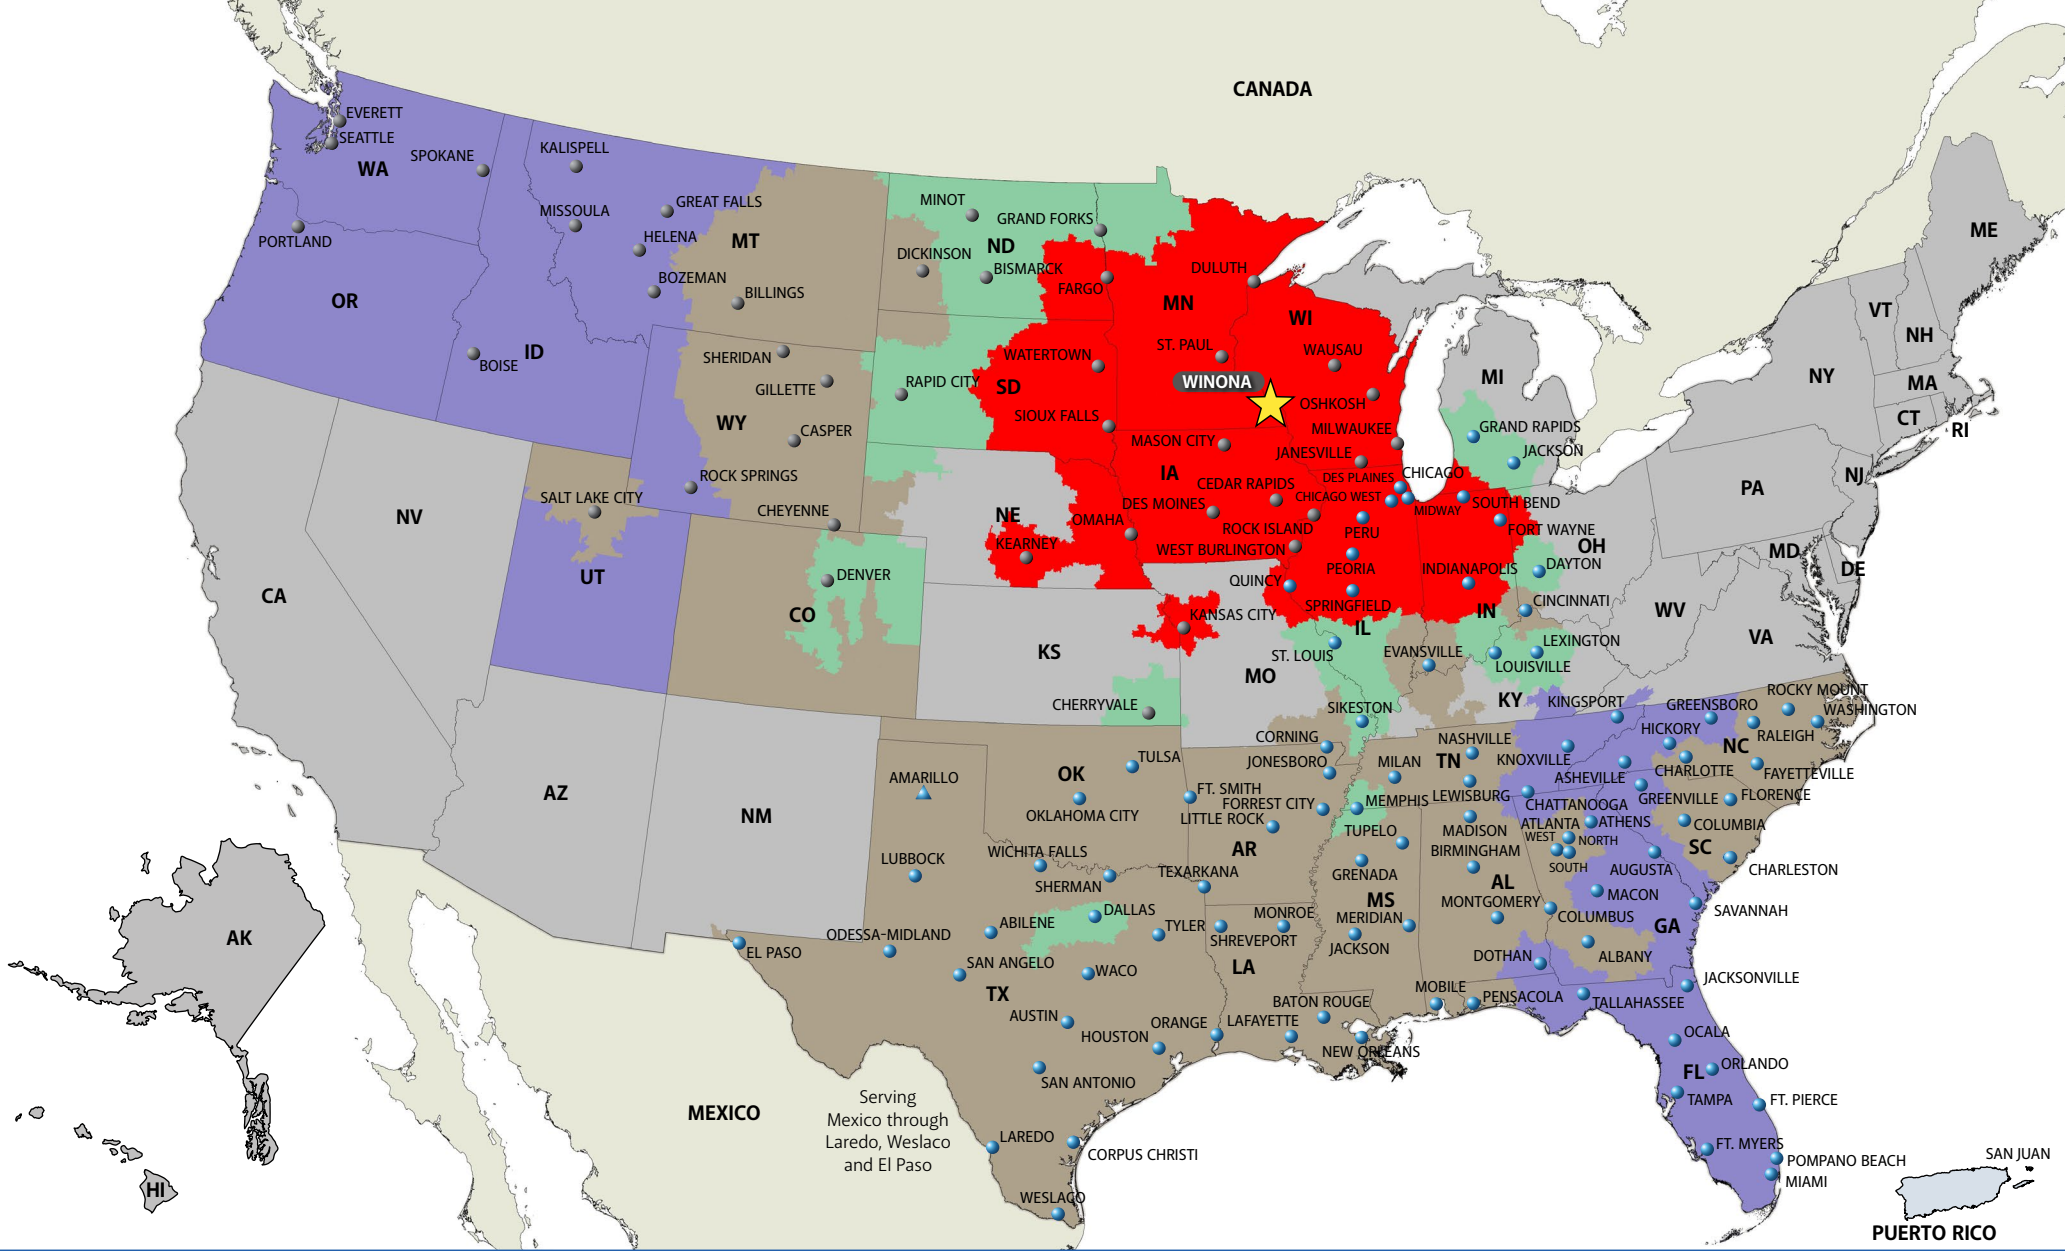

WINONA, MN

507-522-3262 Local
888-694-6068 Toll Free
855-811-6312 Fax
27058 County Road 12
Winona, MN 55987

DAYS IN TRANSIT

DIRECT SERVICE 1 2 3 4+

Transit time shown apply from or to commercial zone of service center city. Points outside this zone may require an additional day.

AFFILIATE CARRIER [Grey Box]

INTERNATIONAL CARRIER [Light Green Box]

Services We Provide

- Less-Than-Truckload
- Dedicated Services
- International Services
- Managed Services

MIDWEST MOTOR EXPRESS

WWW.MMEINC.COM