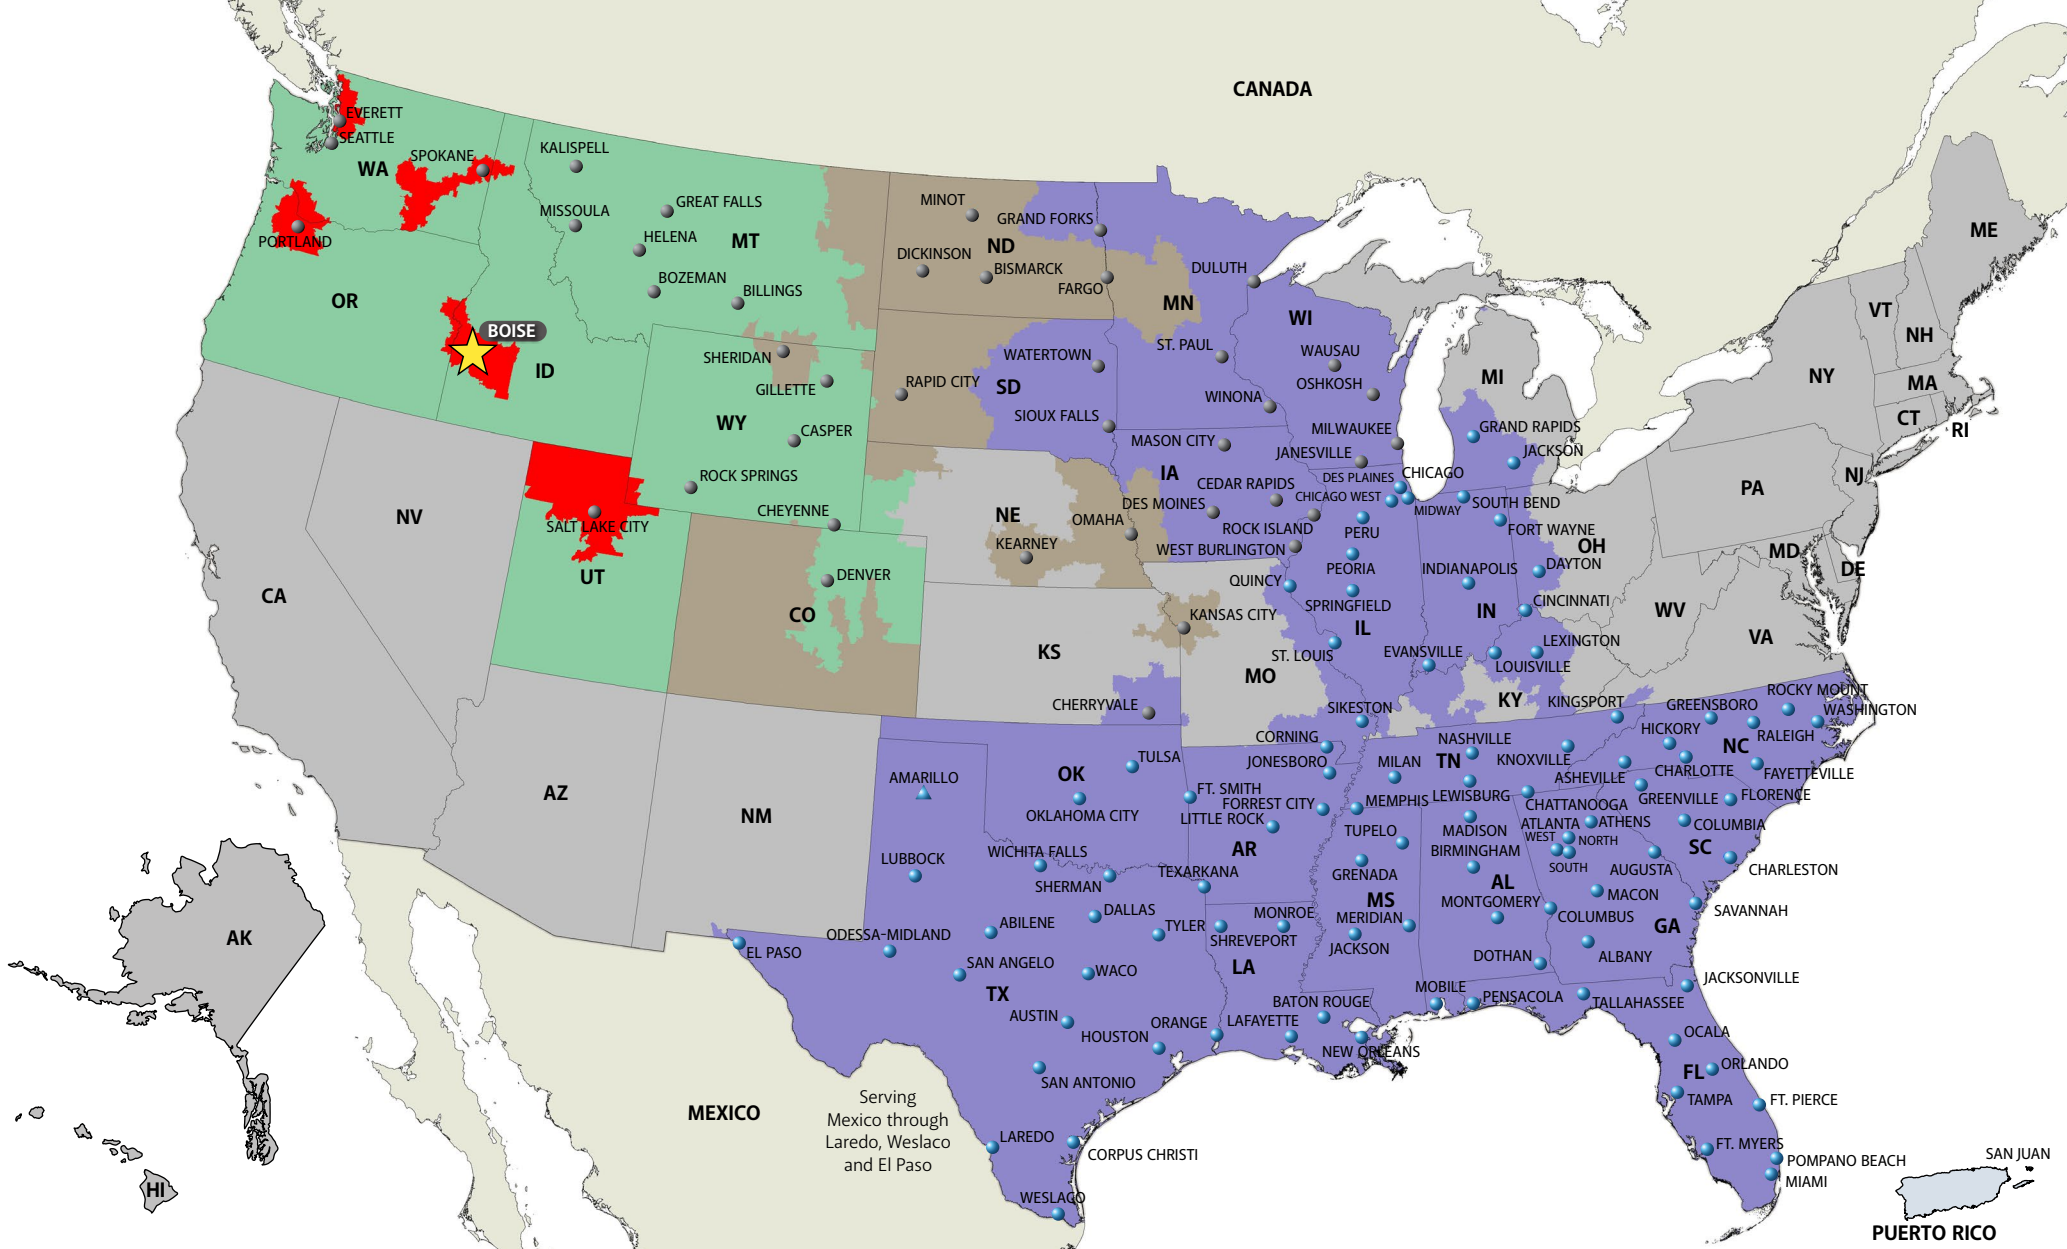

AFFILIATE CARRIER [Grey Box]

INTERNATIONAL CARRIER [Light Green Box]

Services We Provide

- Less-Than-Truckload
- Dedicated Services
- International Services
- Managed Services
- Fleet Maintenance

AAA COOPER TRANSPORTATION®
www.AAACooper.com