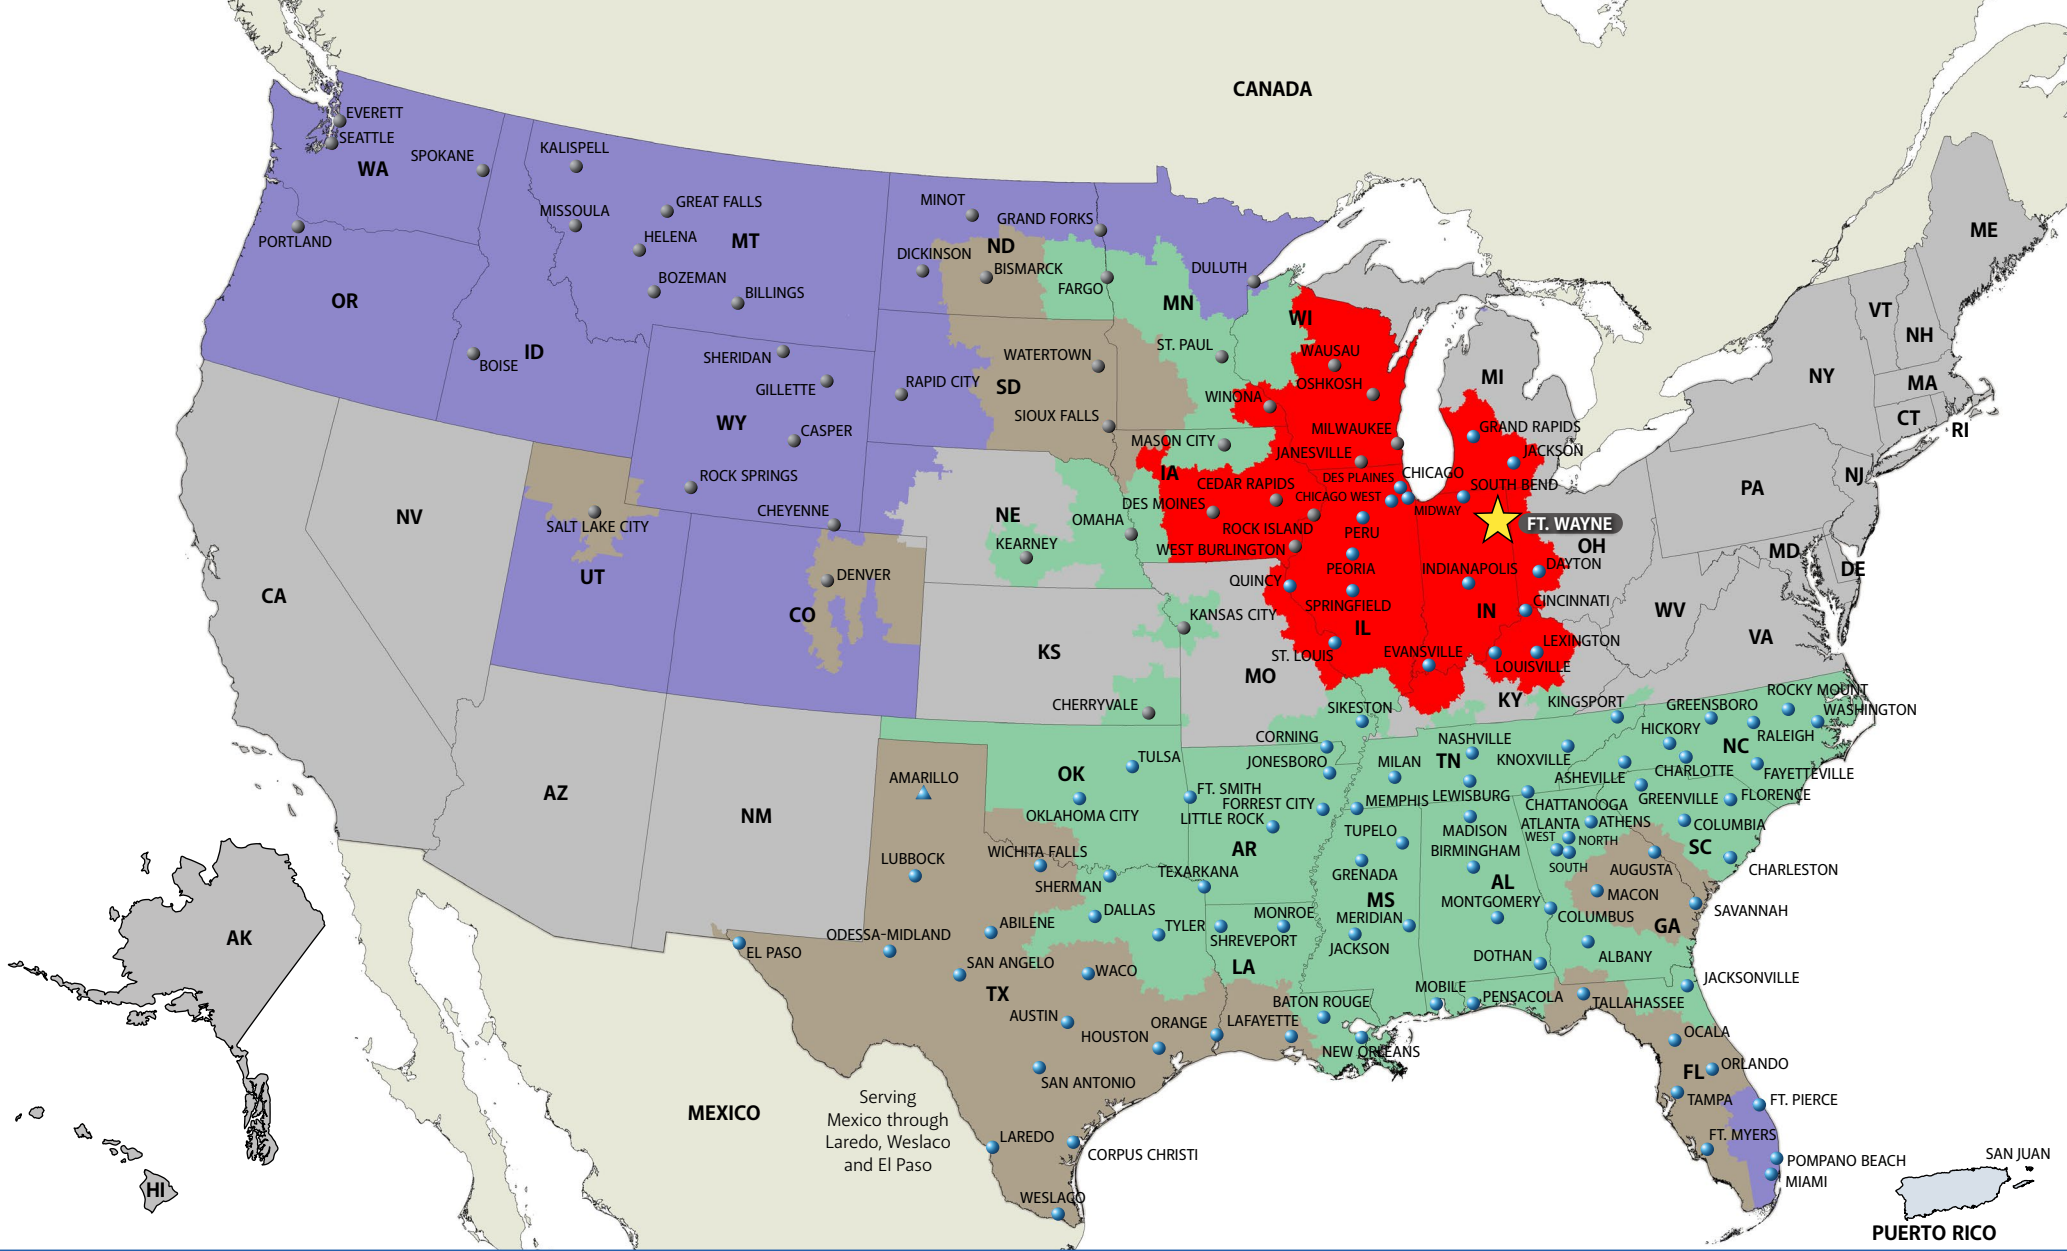

AFFILIATE CARRIER [Grey Box]

INTERNATIONAL CARRIER [Light Green Box]

Services We Provide

- Less-Than-Truckload
- Dedicated Services
- International Services
- Managed Services
- Fleet Maintenance

AAA COOPER TRANSPORTATION®
www.AAACooper.com