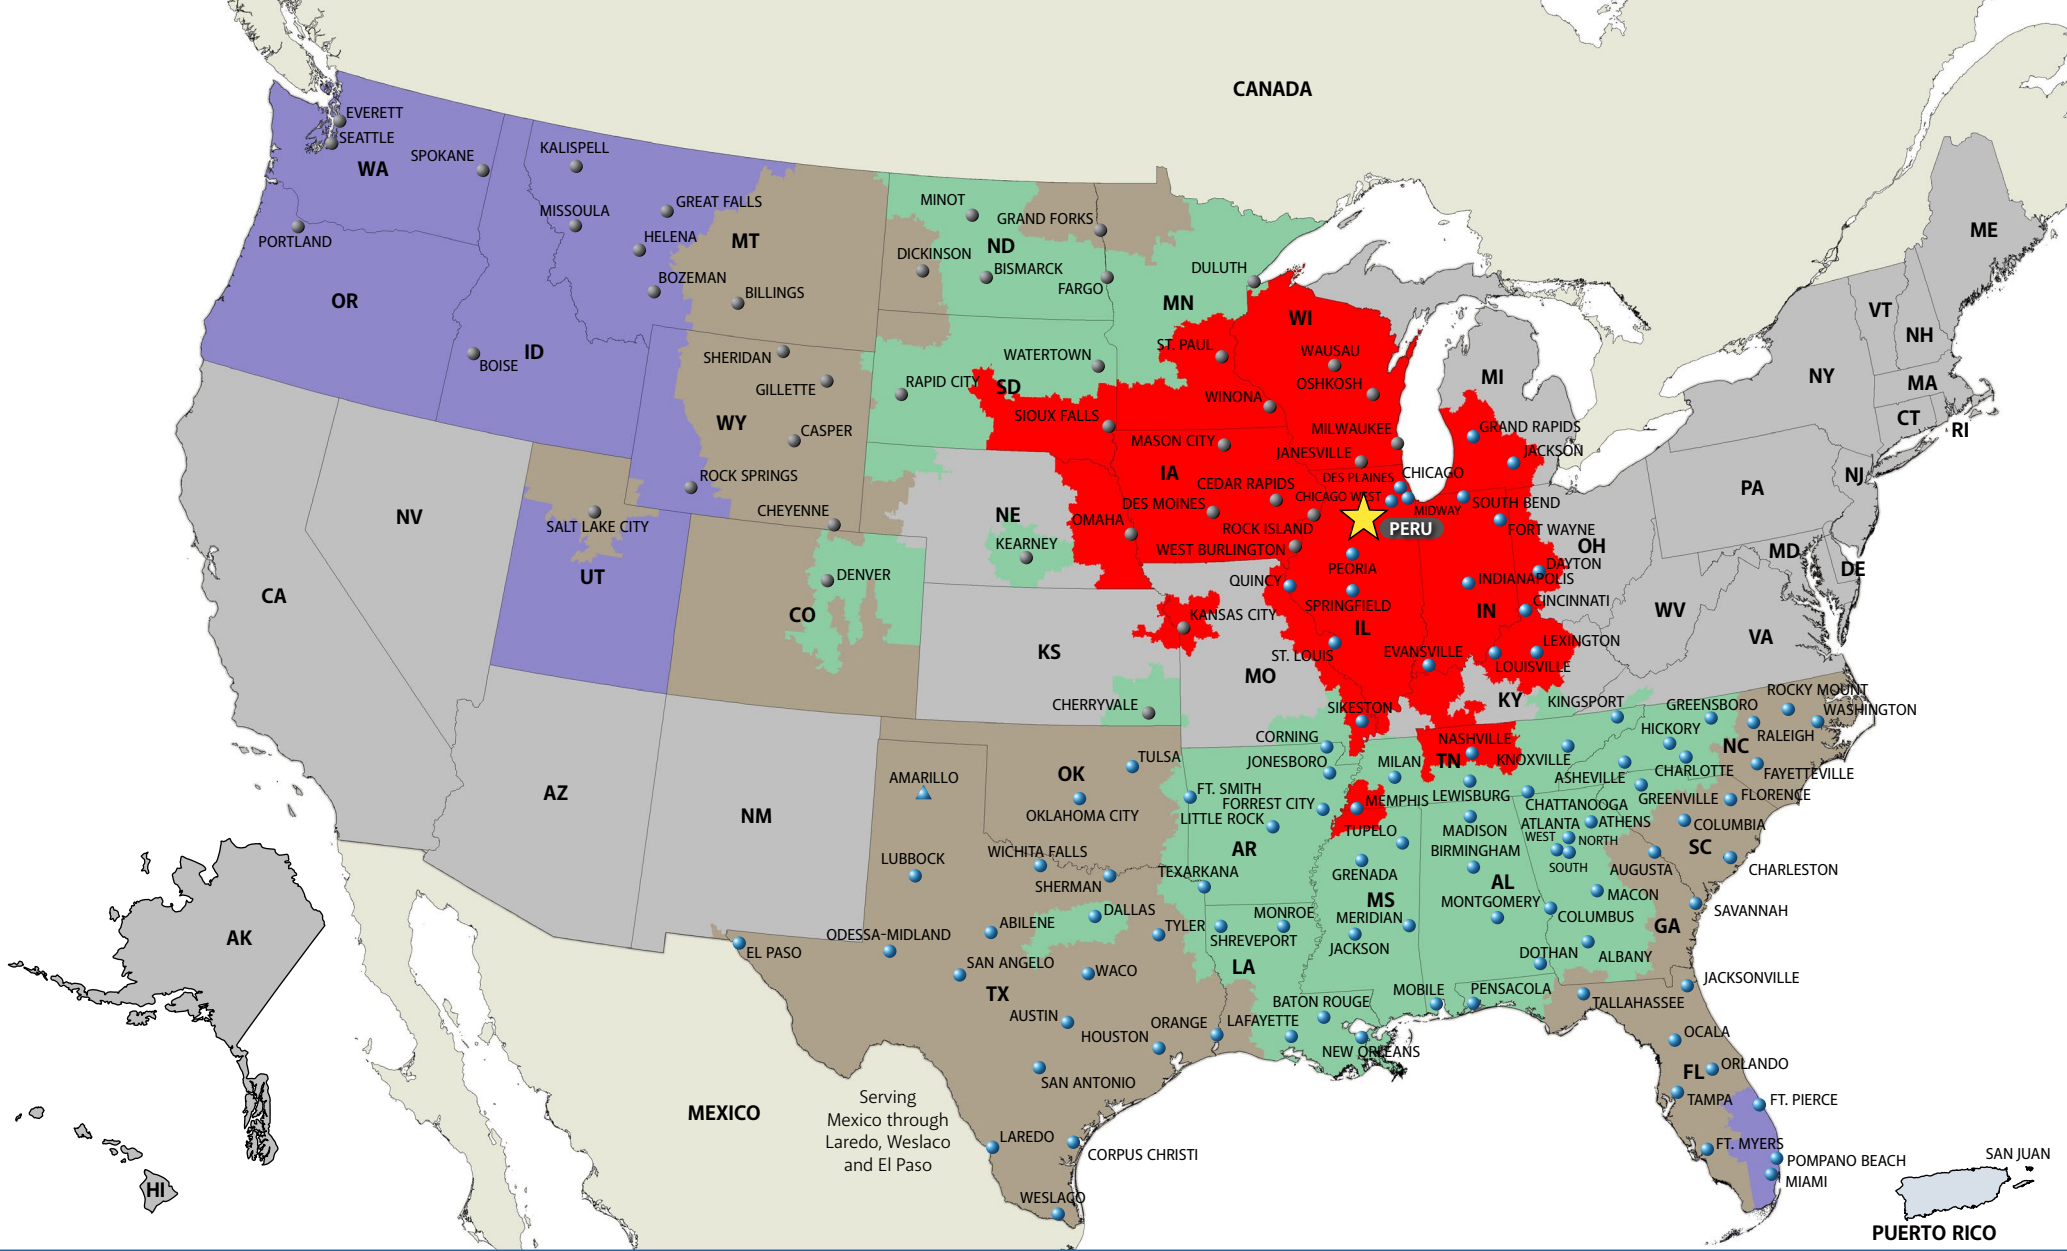

PERU, IL

779-201-2001 Local
888-680-8016 Toll Free
855-811-6314 Toll Free Fax
3033 May Road
Peru, IL 61354

DAYS IN TRANSIT

DIRECT SERVICE 1 2 3 4+

Transit time shown apply from or to commercial zone of service center city. Points outside this zone may require an additional day.

AFFILIATE CARRIER [Grey Box]

INTERNATIONAL CARRIER [Light Green Box]

Services We Provide

- Less-Than-Truckload
- Dedicated Services
- International Services
- Managed Services
- Fleet Maintenance

AAA COOPER TRANSPORTATION®
www.AAACooper.com