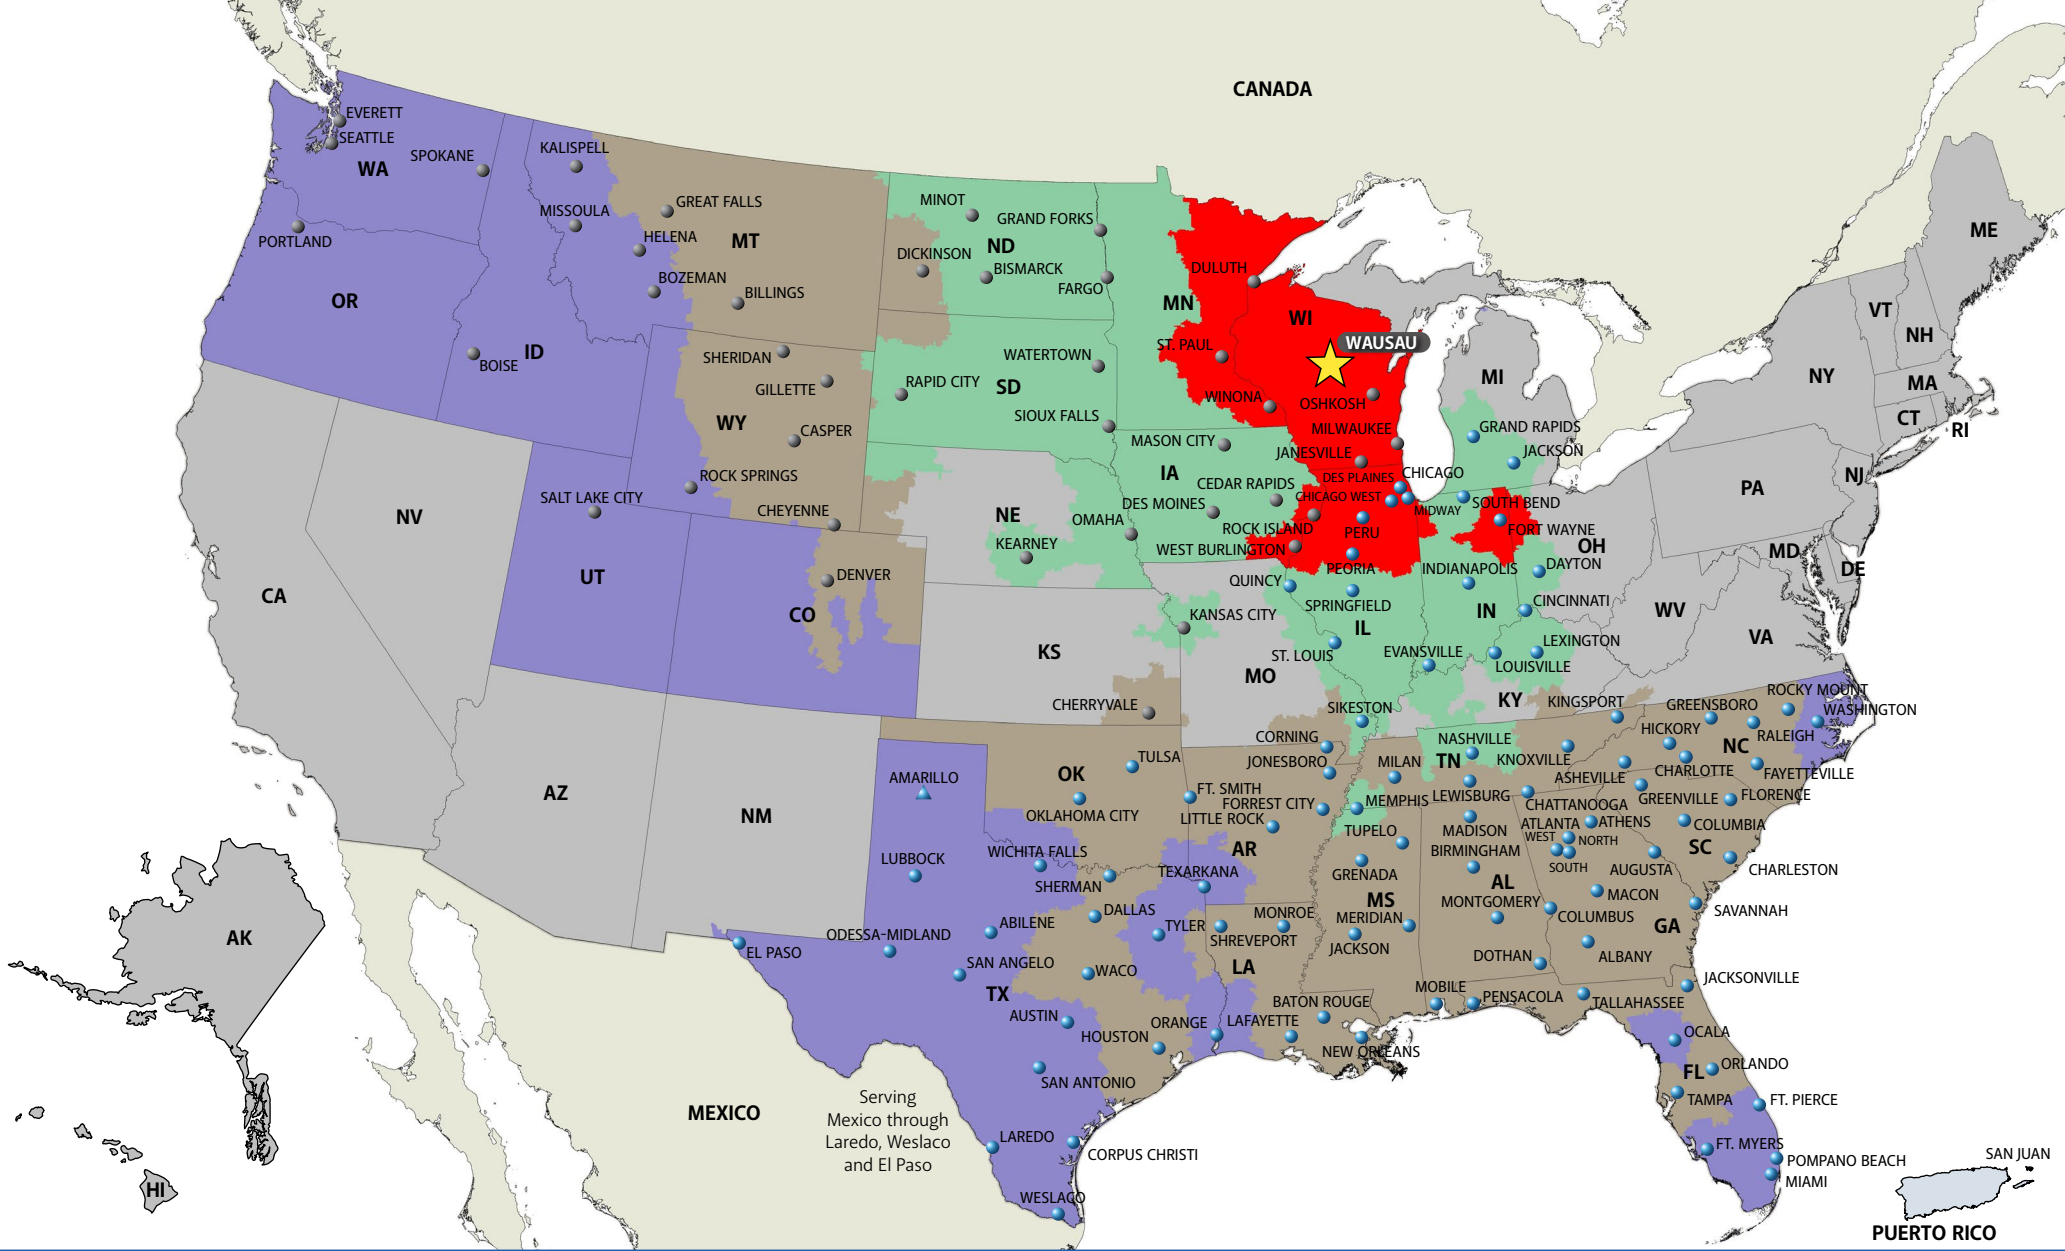

WAUSAU, WI

715-692-3431 Local
888-653-7165 Toll Free
877-697-8870 Fax
501 Spring Road
Mosinee, WI 54455