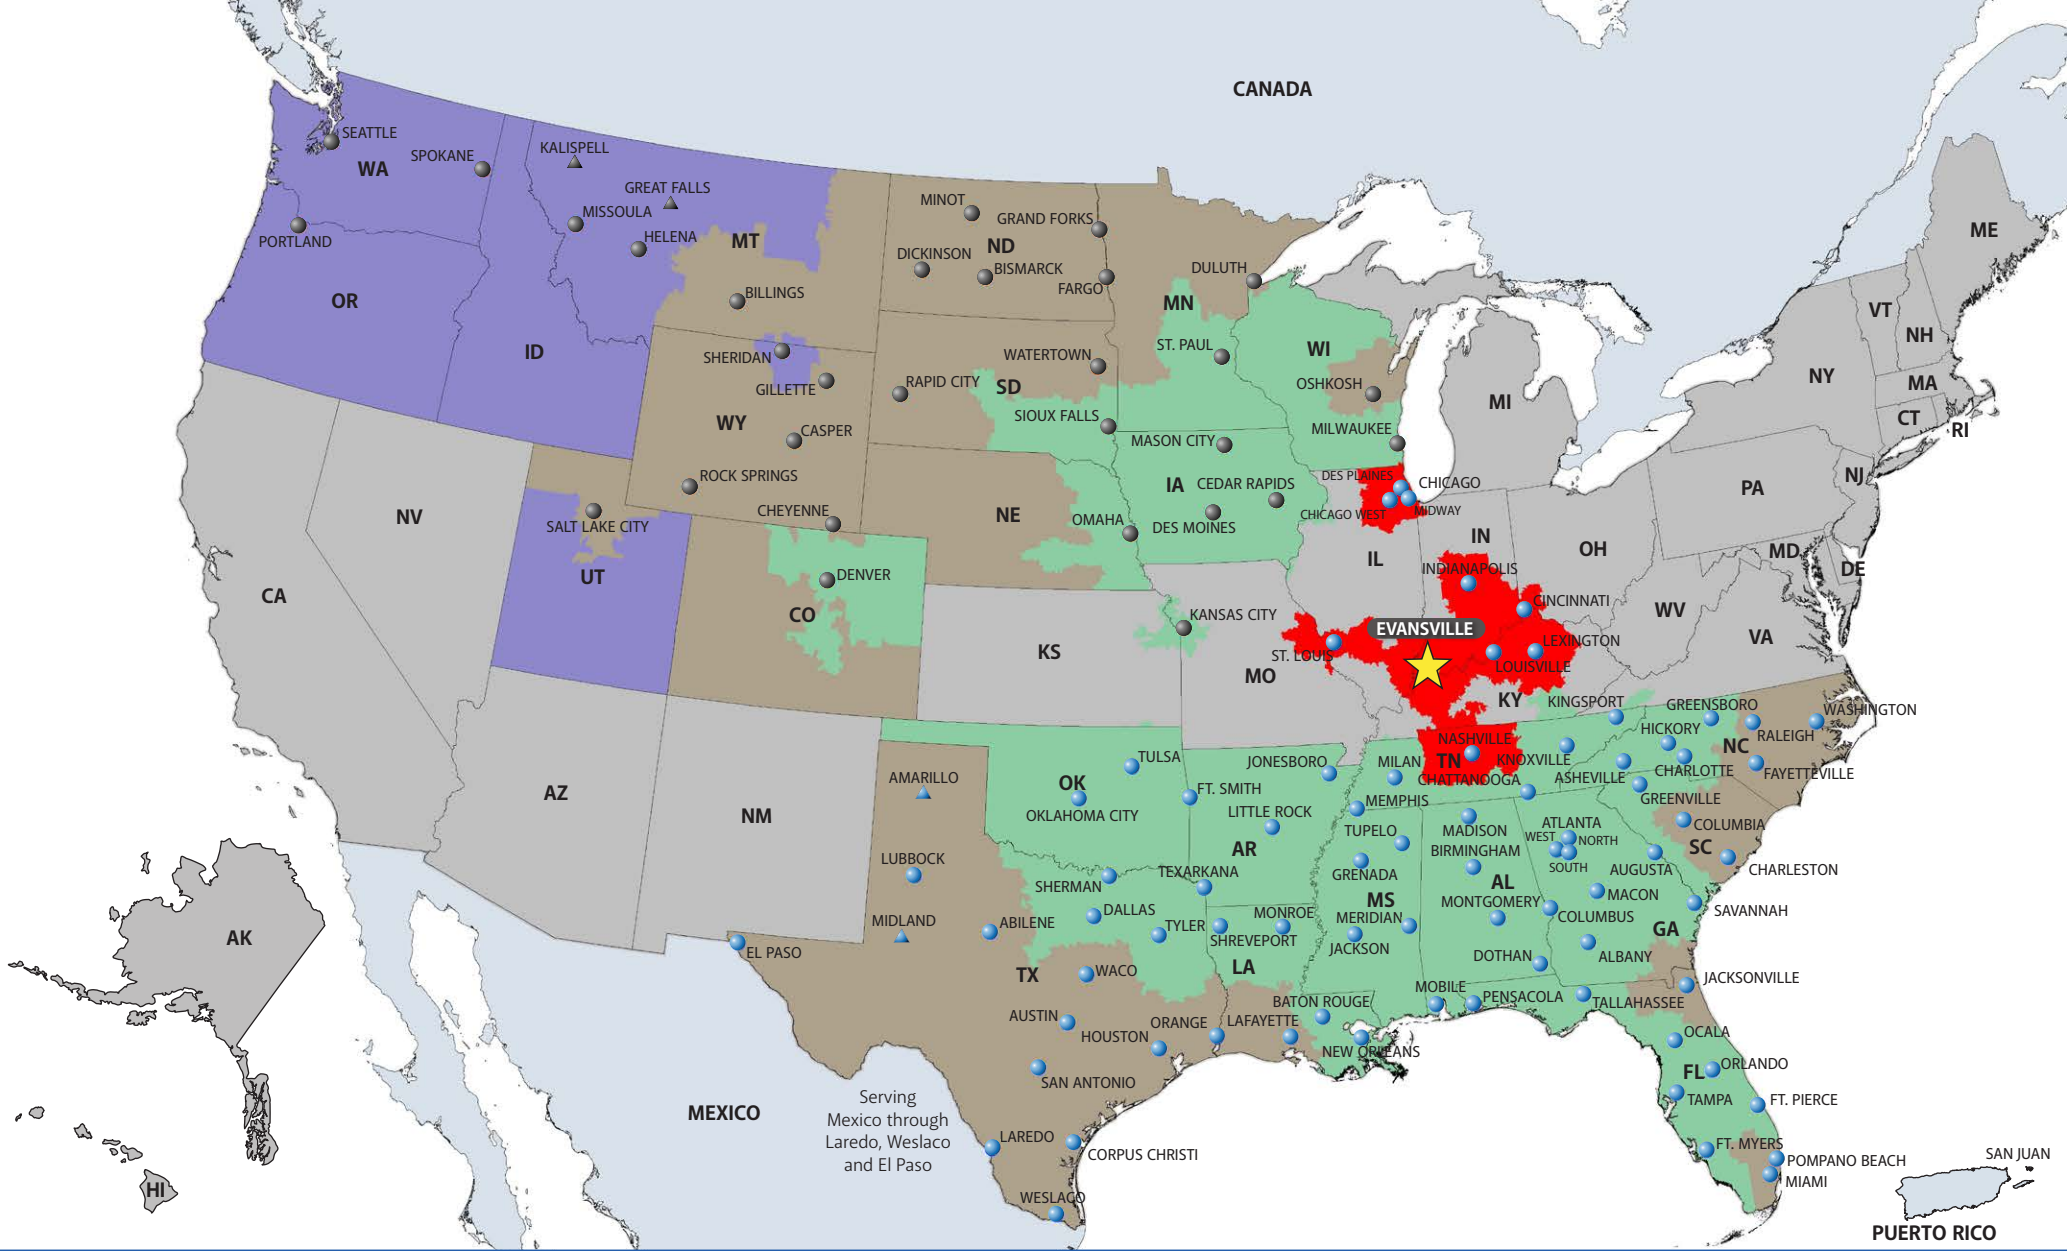

EVANSVILLE, IN

812-962-5325 Local

833-347-2316 Toll Free

855-744-7548 Toll Free Fax

1416 Meyer Avenue
Evansville, IN 47710

Services We Provide

- Less-Than-Truckload
- Dedicated Services
- International Services
- Managed Services
- Fleet Maintenance

AAA COOPER TRANSPORTATION®
www.AAACooper.com