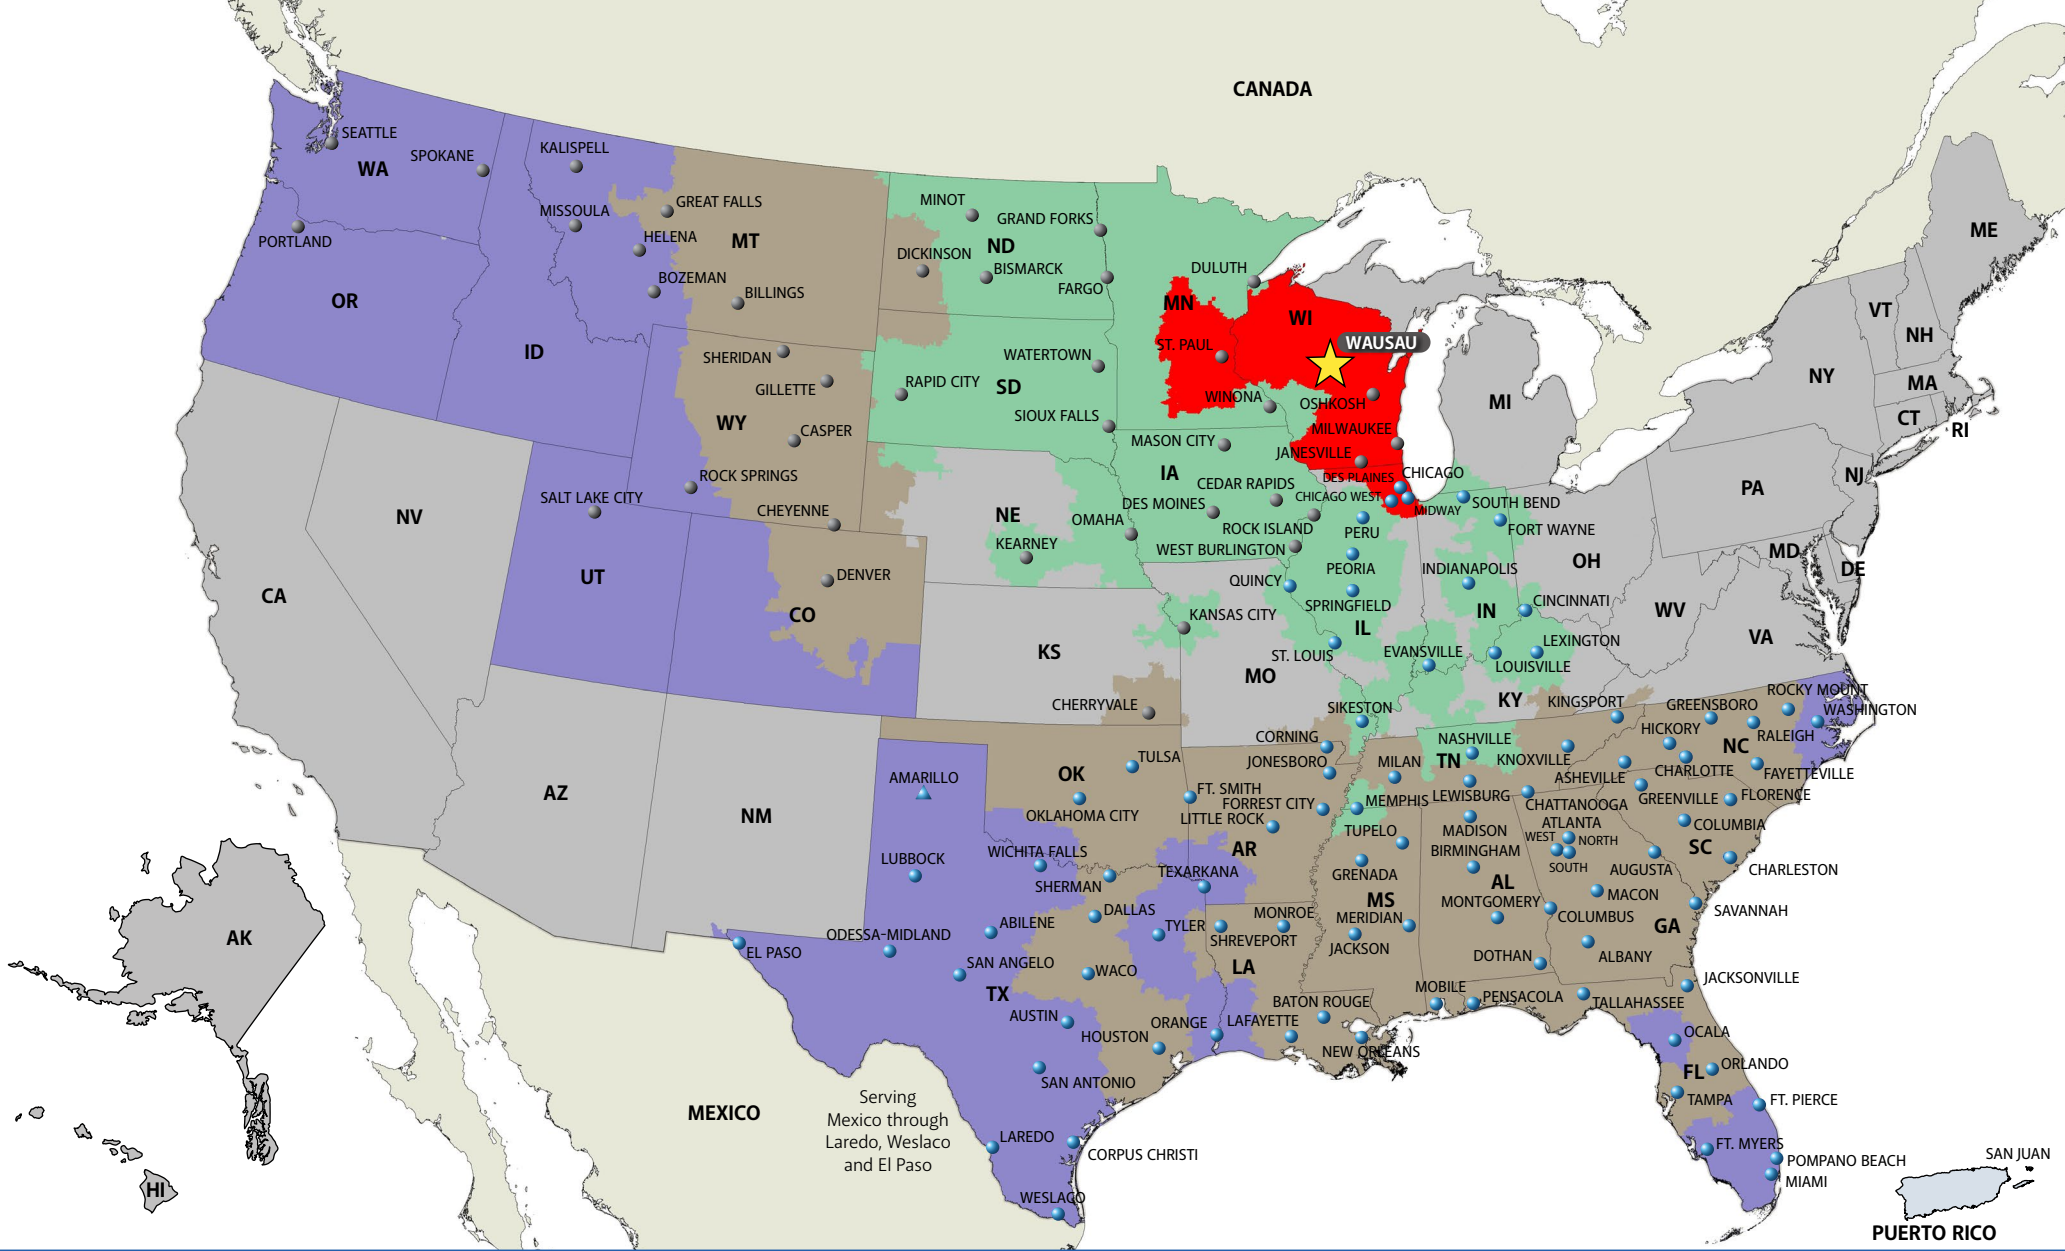

WAUSAU, WI

715-692-3431 Local
888-653-7165 Toll Free
877-697-8870 Fax
501 Spring Road
Mosinee, WI 54455