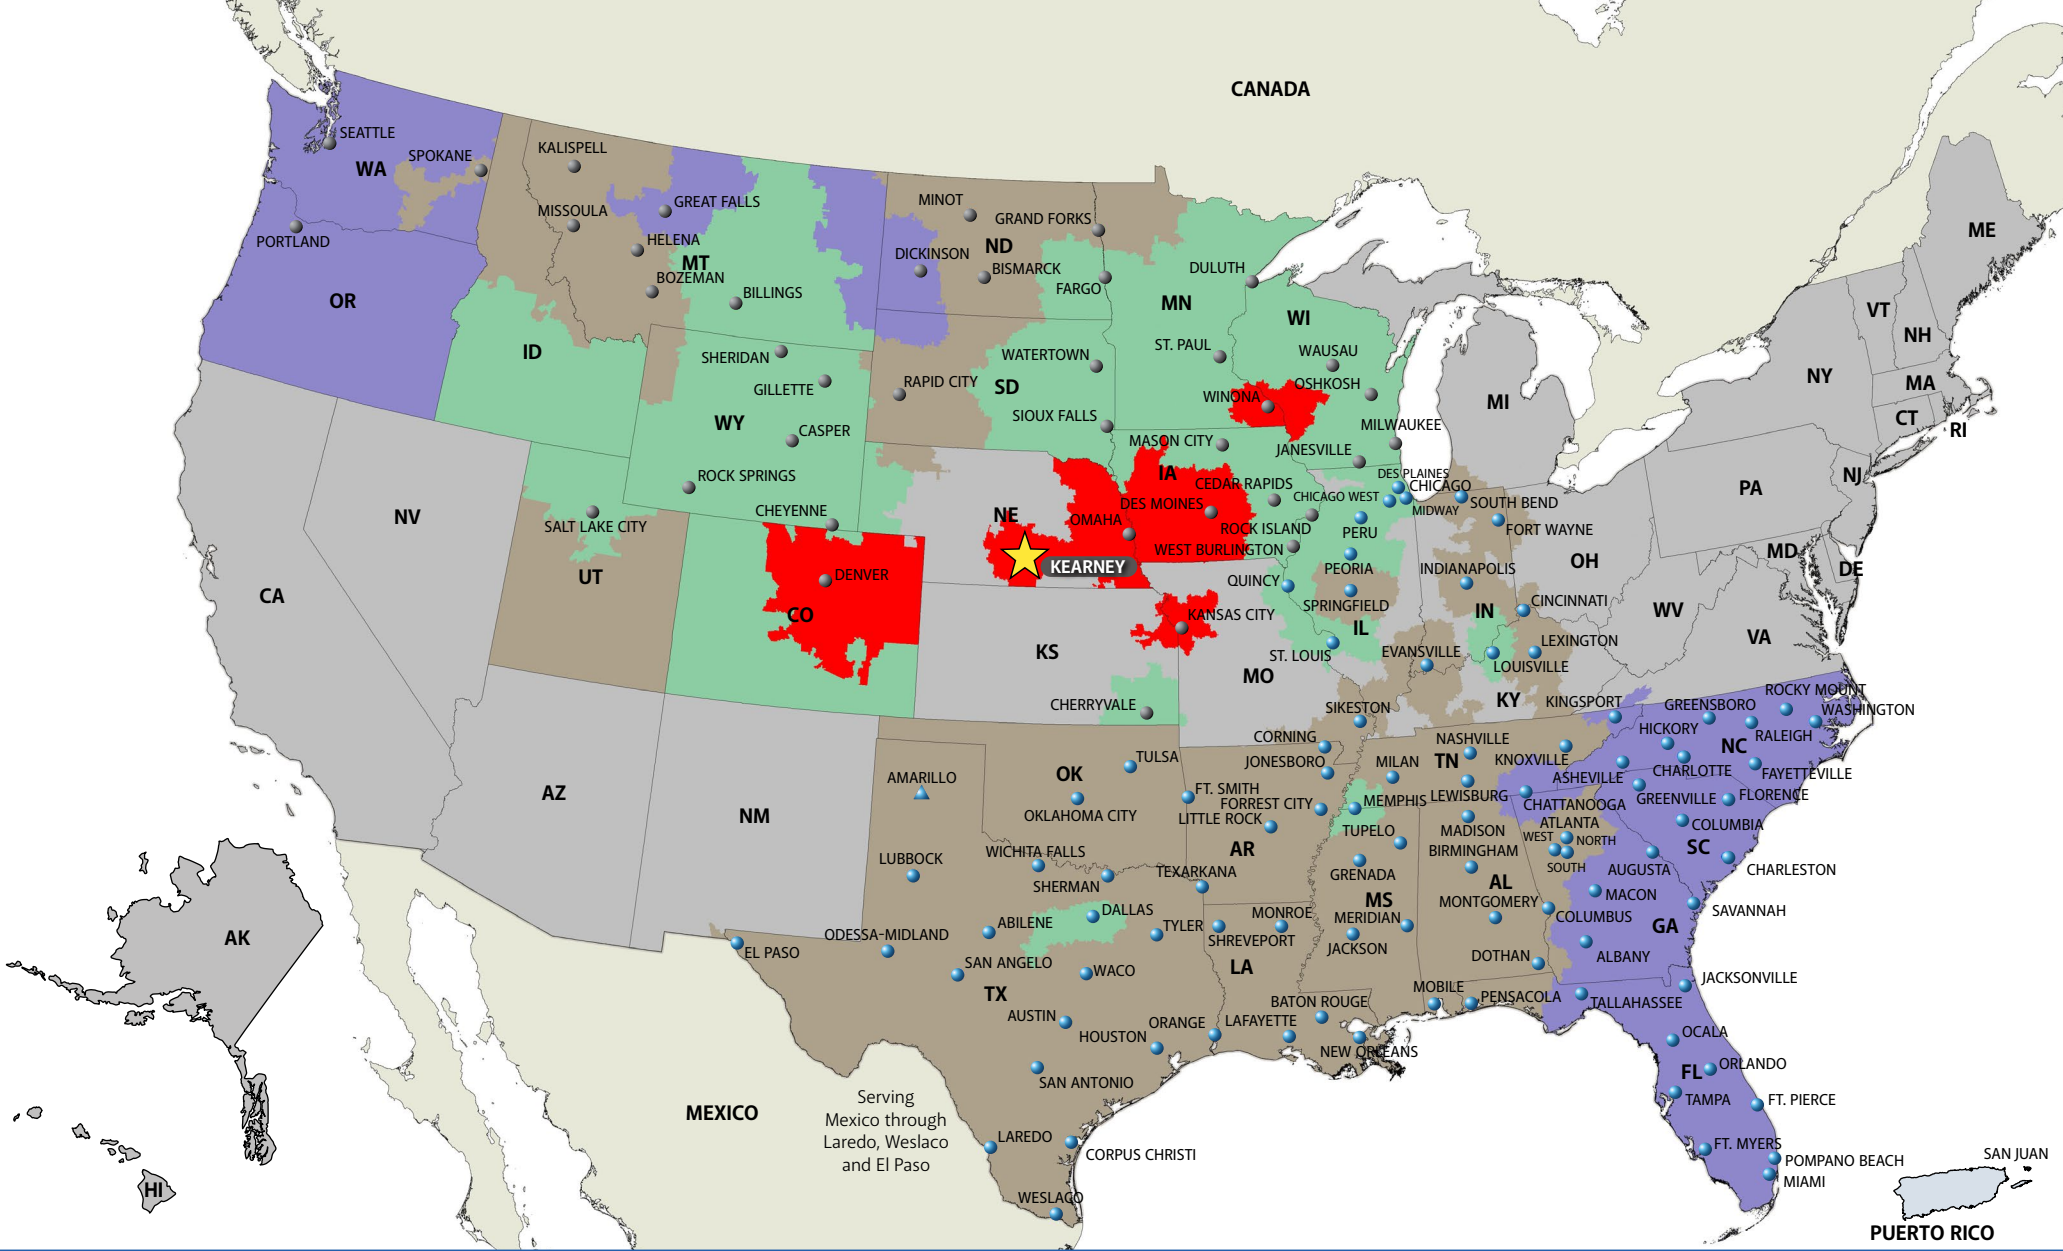

Services We Provide

- Less-Than-Truckload
- Dedicated Services
- International Services
- Managed Services
- Fleet Maintenance

AAA COOPER TRANSPORTATION®
www.AAACooper.com

FORT WAYNE, IN

260-245-1036 Local
 833-209-8990 Toll Free
 877-697-8903 Toll Free Fax
 3513 Adams Center Road
 Fort Wayne, IN 46806

Services We Provide

- Less-Than-Truckload
- Dedicated Services
- International Services
- Managed Services
- Fleet Maintenance

AAA COOPER TRANSPORTATION®
www.AAACooper.com

KEARNEY, NE

308-251-2108 Local
 888-660-7485 Toll Free
 877-697-8855 Fax
 614 Third Avenue
 Kearney, NE 68847

	DAYS IN TRANSIT			
DIRECT SERVICE	1	2	3	4+
AFFILIATE CARRIER	[Grey Box]			
INTERNATIONAL CARRIER	[Light Green Box]			

Transit time shown apply from or to commercial zone of service center city. Points outside this zone may require an additional day.

DAYS IN TRANSIT

DIRECT SERVICE 1 2 3 4+

Transit time shown apply from or to commercial zone of service center city. Points outside this zone may require an additional day.

AFFILIATE CARRIER [Grey Box]

INTERNATIONAL CARRIER [Light Green Box]