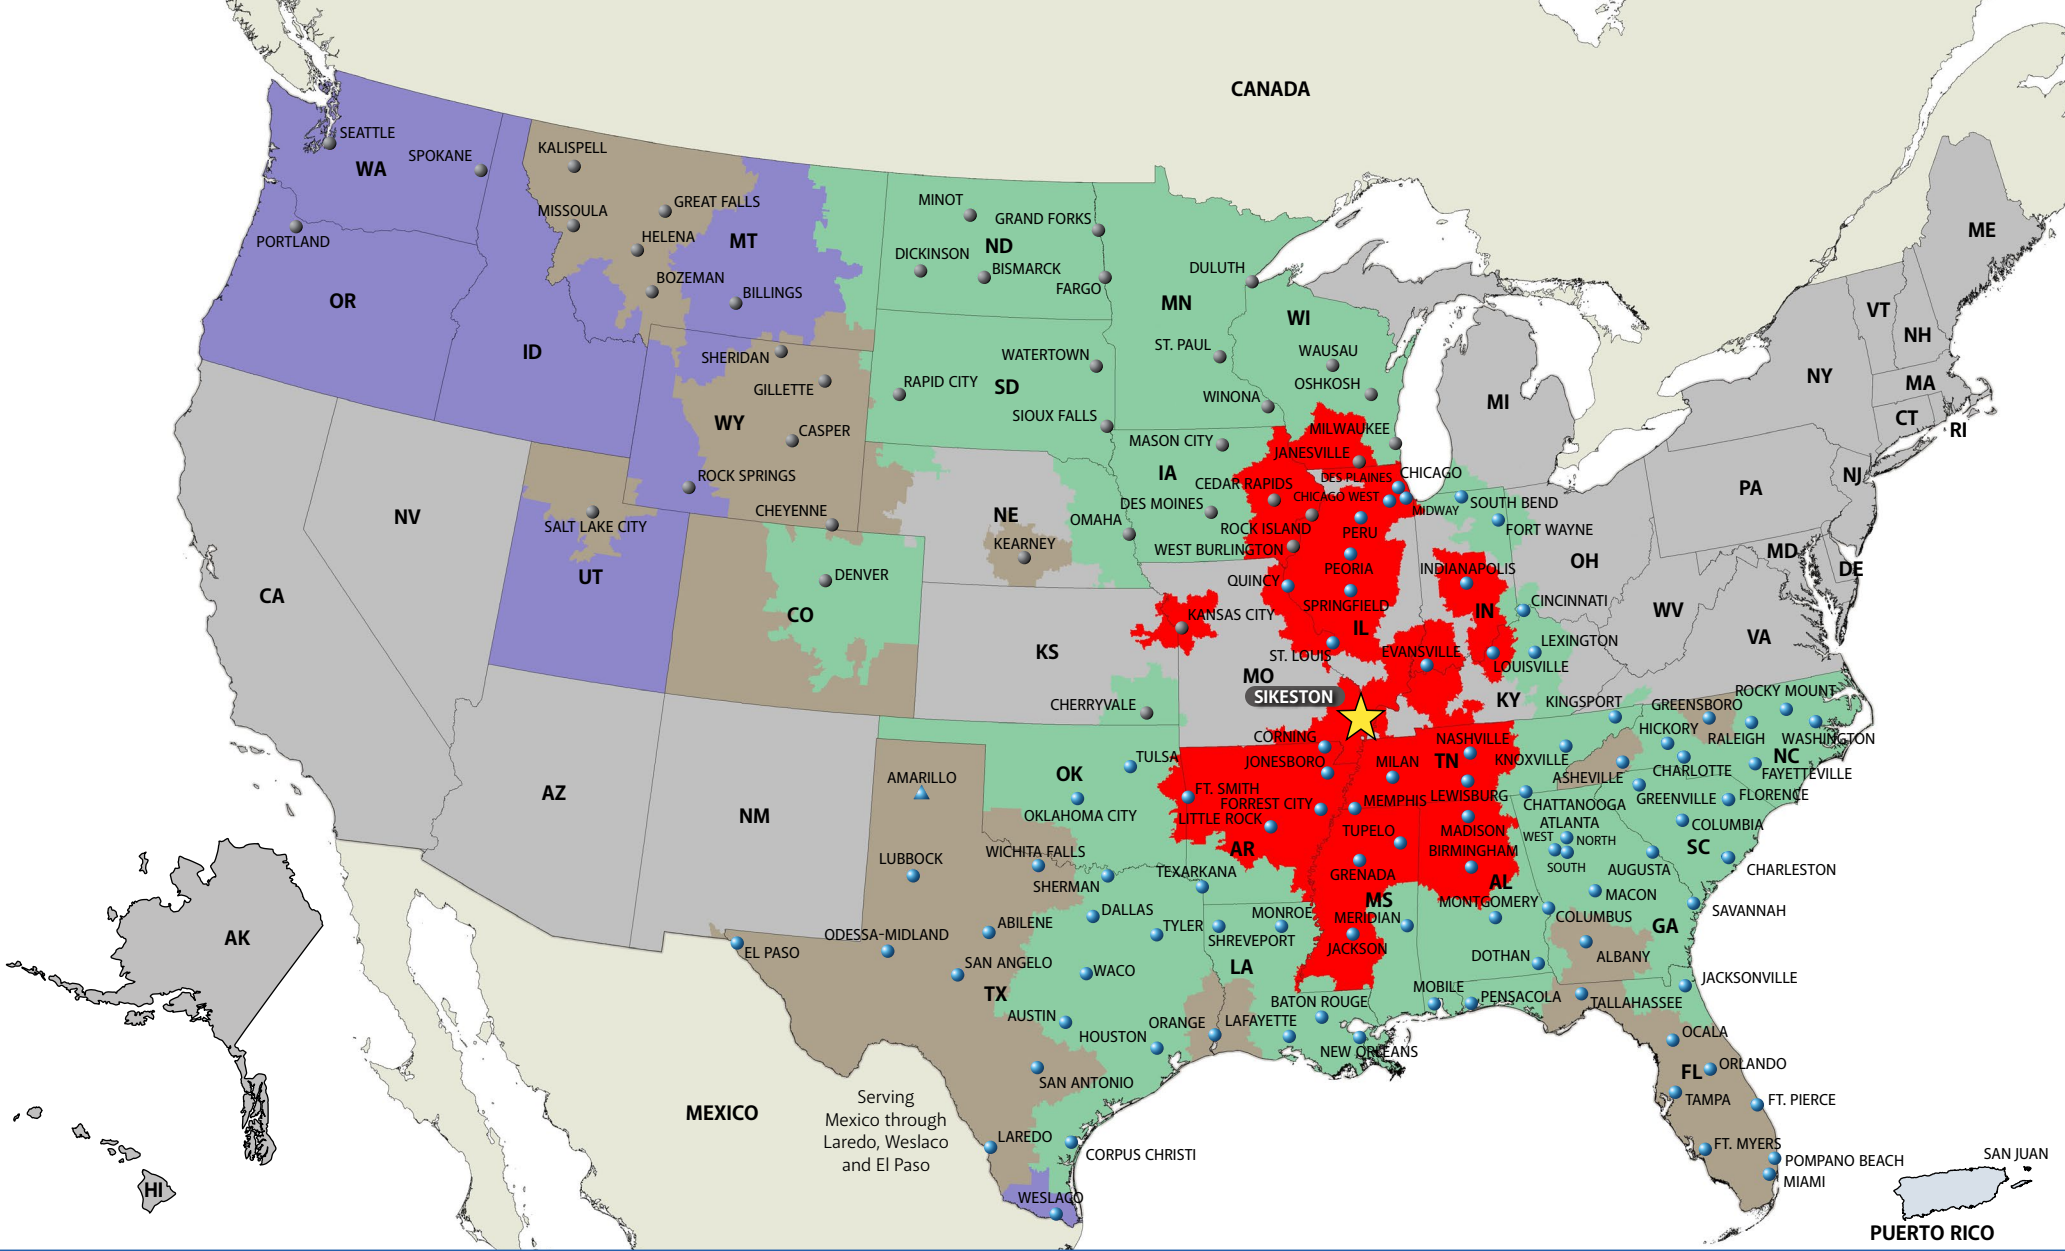

PERU, IL

779-201-2001 Local
 888-680-8016 Toll Free
 855-811-6314 Toll Free Fax
 3033 May Road
 Peru, IL 61354

DAYS IN TRANSIT

DIRECT SERVICE 1 2 3 4+

Transit time shown apply from or to commercial zone of service center city. Points outside this zone may require an additional day.

AFFILIATE CARRIER

INTERNATIONAL CARRIER

Services We Provide

- Less-Than-Truckload
- Dedicated Services
- International Services
- Managed Services
- Fleet Maintenance

AAA COOPER TRANSPORTATION®
www.AAACooper.com

SIKESTON, MO

573-258-8603 Local
 888-322-1285 Toll Free
 855-811-6313 Toll Free Fax
 830 State Highway AA
 Miner, MO 63801

Services We Provide

- Less-Than-Truckload
- Dedicated Services
- International Services
- Managed Services
- Fleet Maintenance

AAA COOPER TRANSPORTATION®
www.AAACooper.com

GREAT FALLS, MT

406-205-0812 Local
 888-685-2530 Toll Free
 877-216-9770 Fax
 4169 North Park Trail
 Great Falls, MT 59405

DAYS IN TRANSIT

DIRECT SERVICE 1 2 3 4+