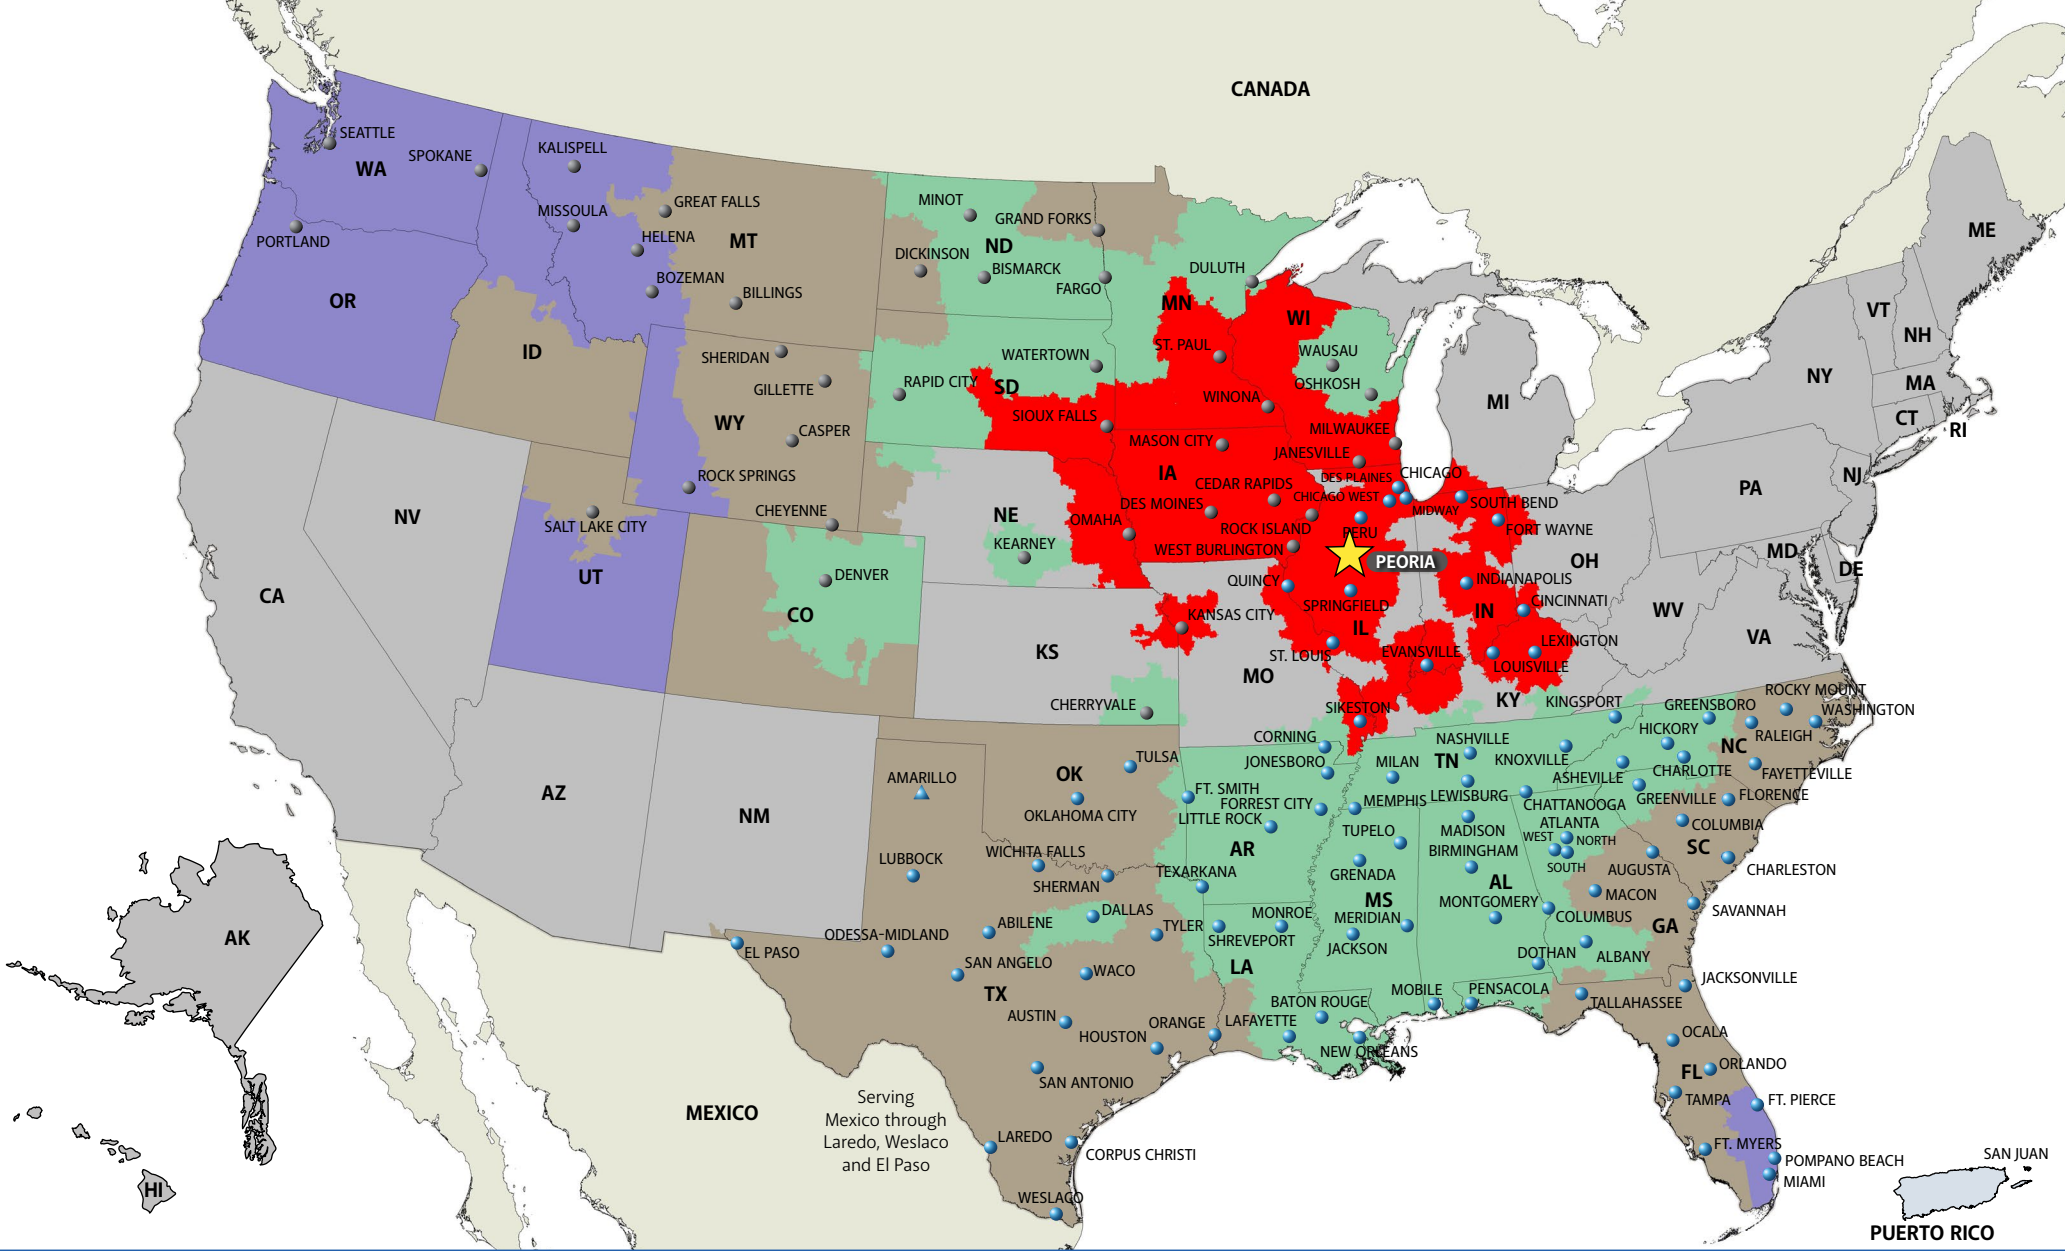

PEORIA, IL

309-291-3130 Local
888-681-7310 Toll Free
877-697-8897 Toll Free Fax
780 West Birchwood Street
Morton, IL 61550

DAYS IN TRANSIT

DIRECT SERVICE 1 2 3 4+

Transit time shown apply from or to commercial zone of service center city. Points outside this zone may require an additional day.

AFFILIATE CARRIER [Grey Box]

INTERNATIONAL CARRIER [Light Green Box]

Services We Provide

- Less-Than-Truckload
- Dedicated Services
- International Services
- Managed Services
- Fleet Maintenance

AAA COOPER TRANSPORTATION®
www.AAACooper.com