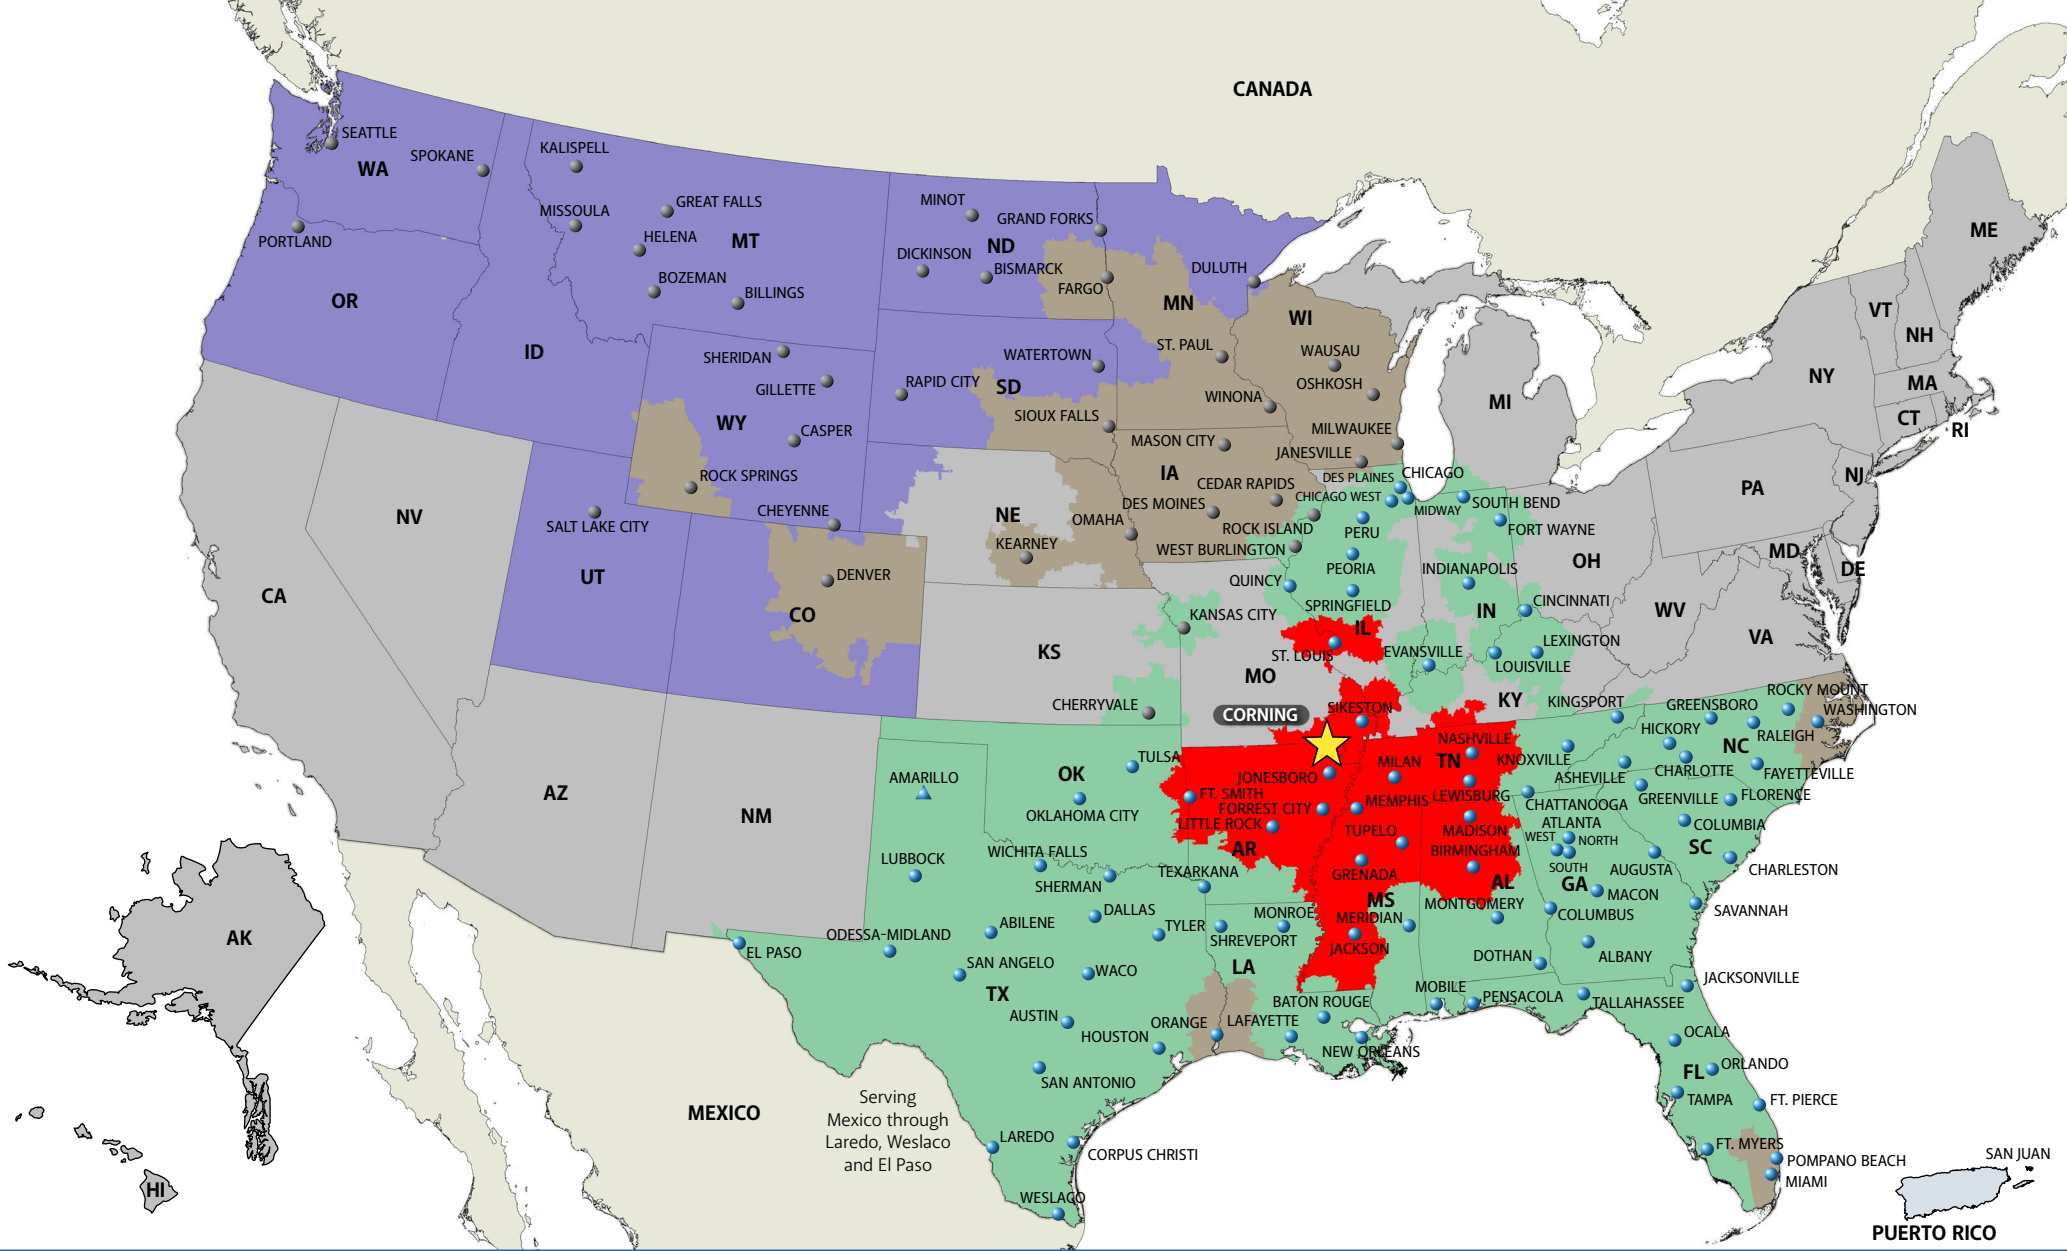

CORNING, AR

870-857-7018 Local
833-209-9898 Toll Free
866-435-5171 Toll Free Fax

2408 West Main
Corning, AR 72422