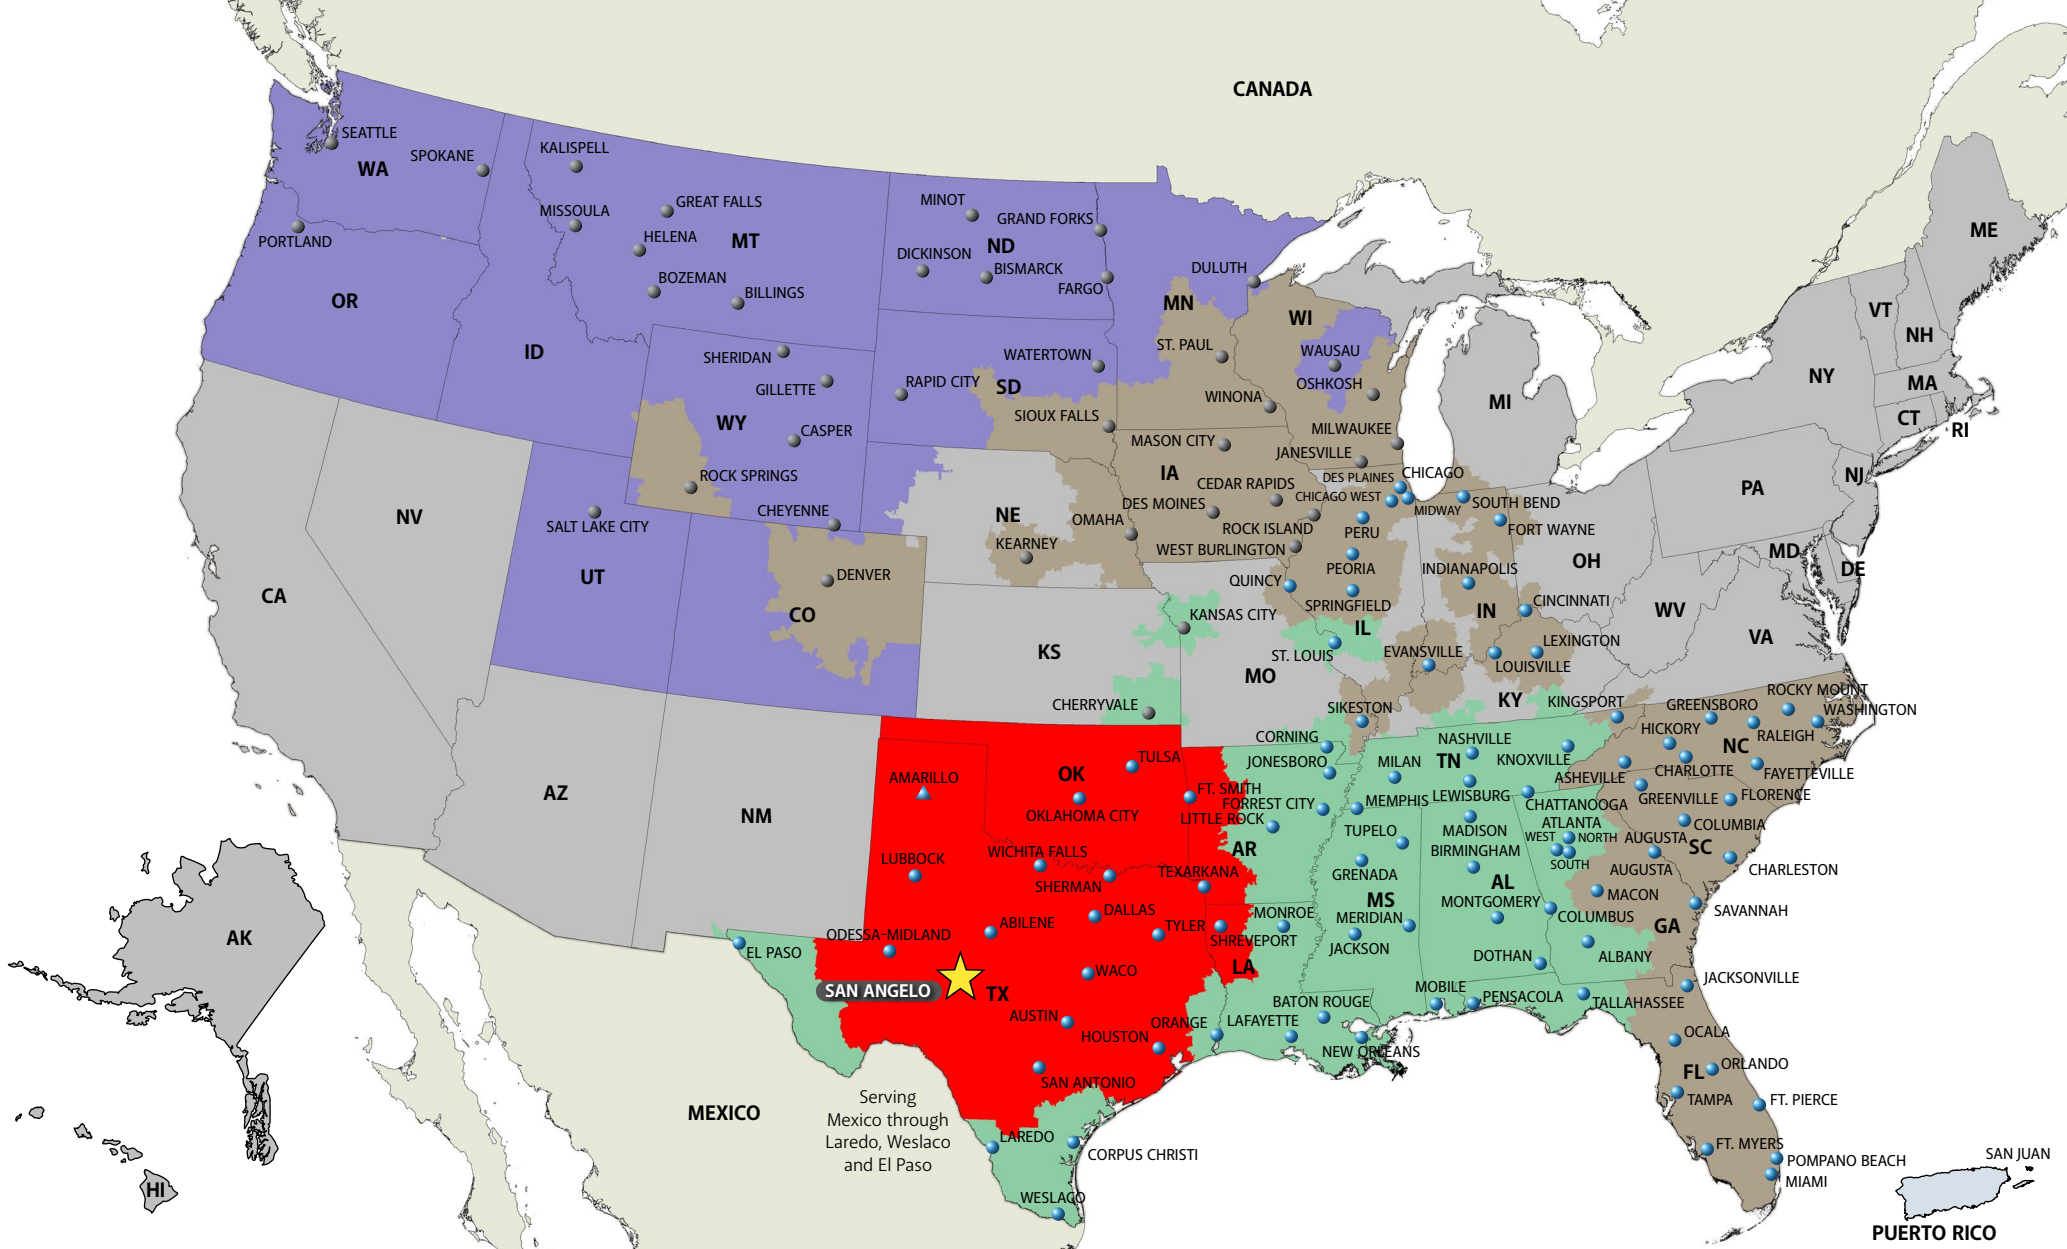

SAN ANGELO, TX

325-718-2262 Local
877-499-9052 Toll Free
855-369-5842 Toll Free Fax
2114 Currier Street
San Angelo, TX 76903

DAYS IN TRANSIT

DIRECT SERVICE 1 2 3 4+

Transit time shown apply from or to commercial zone of service center city. Points outside this zone may require an additional day.

AFFILIATE CARRIER [Grey Box]

INTERNATIONAL CARRIER [Light Green Box]

Services We Provide

- Less-Than-Truckload
- Dedicated Services
- International Services
- Managed Services
- Fleet Maintenance

AAA COOPER TRANSPORTATION®
www.AAACooper.com