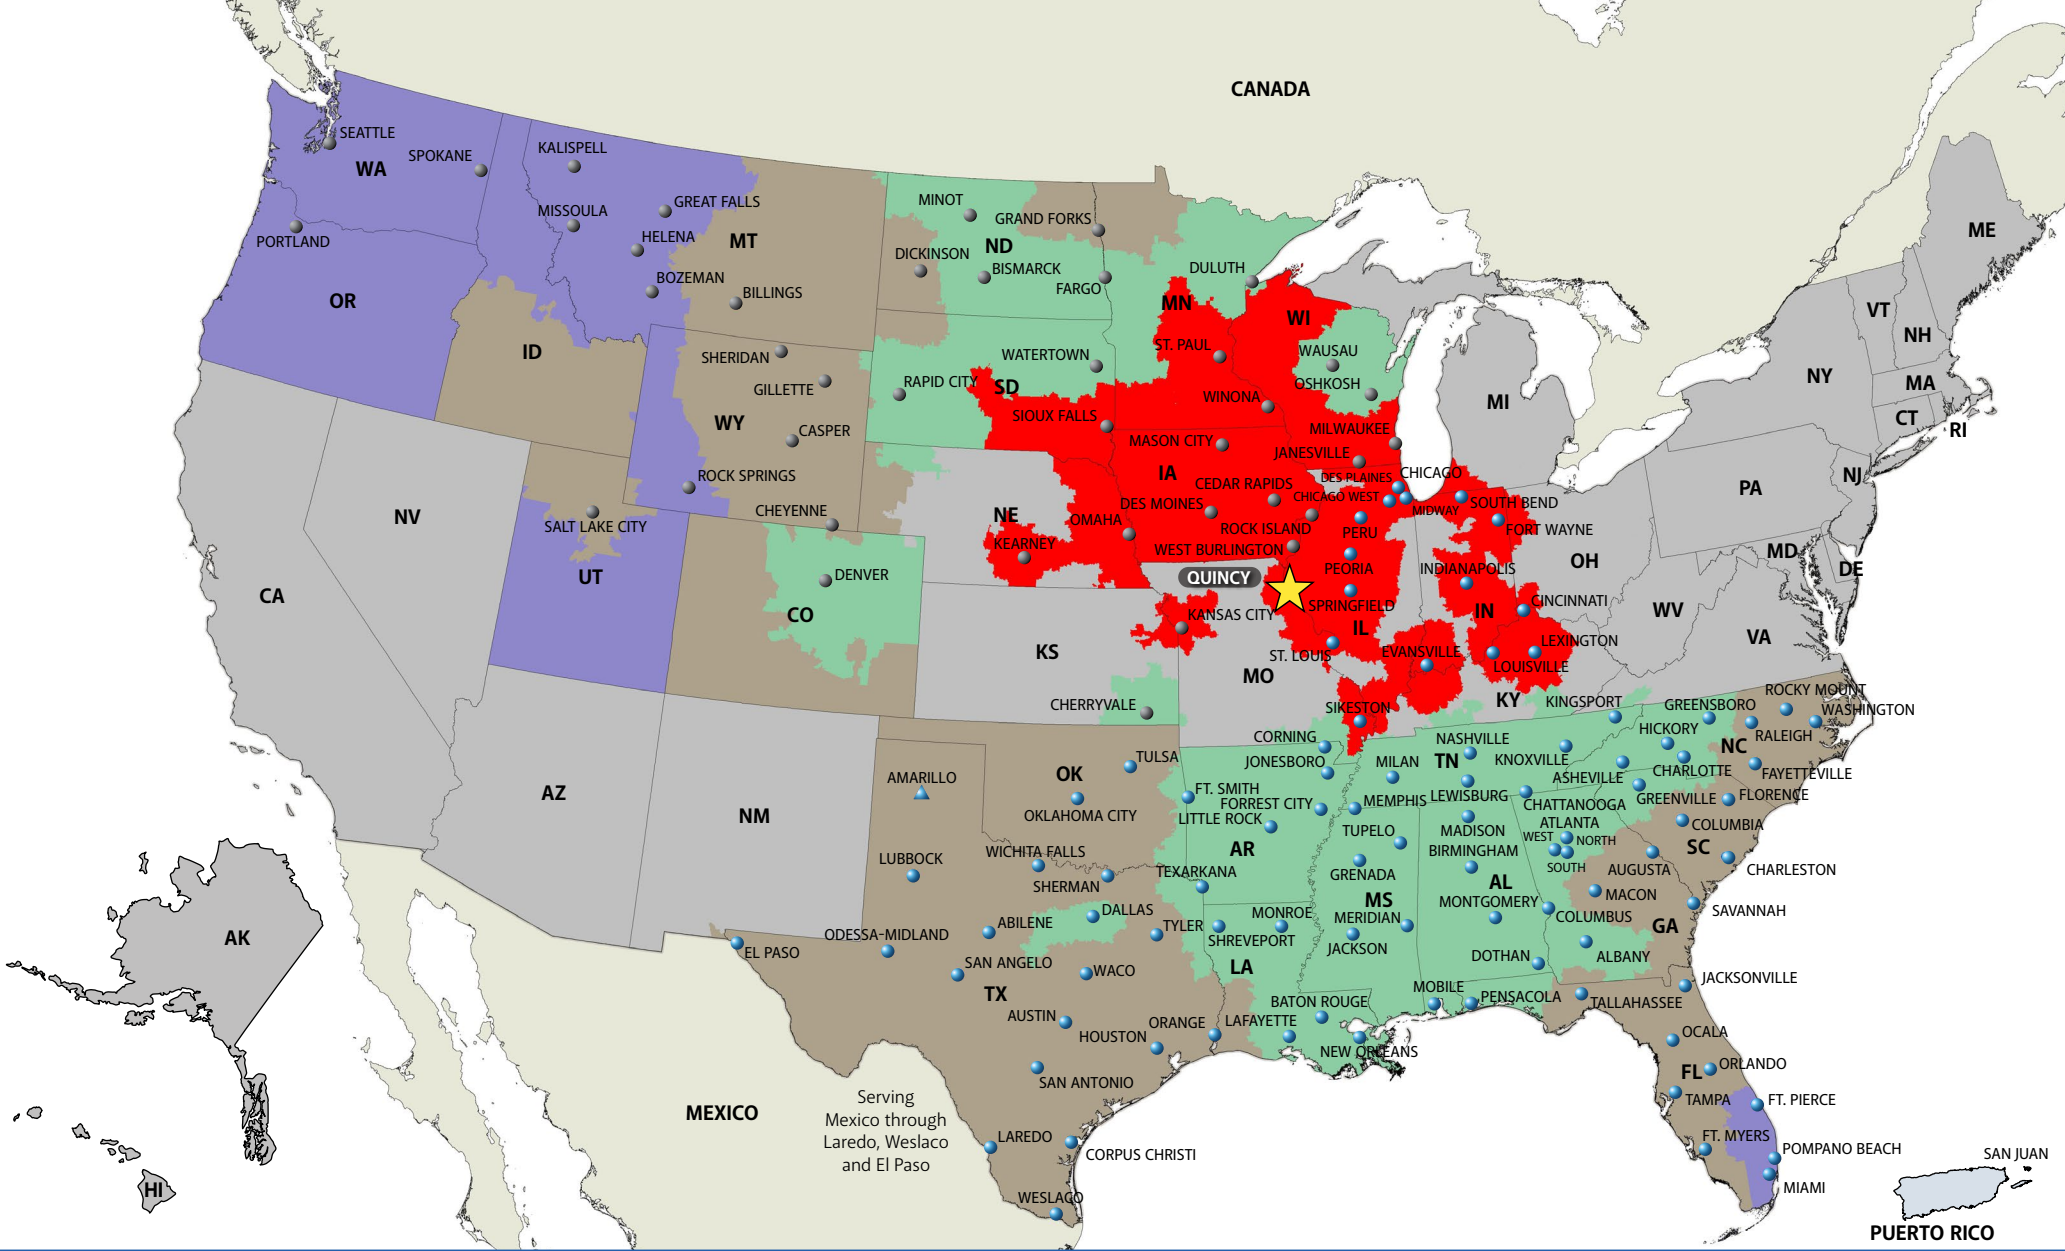

QUINCY, IL

217-641-4000 Local
888-683-1812 Toll Free
877-510-2372 Toll Free Fax
2620 North 36th Street
Quincy, IL 62301

Services We Provide

- Less-Than-Truckload
- Dedicated Services
- International Services
- Managed Services
- Fleet Maintenance

AAA COOPER TRANSPORTATION®
www.AAACooper.com