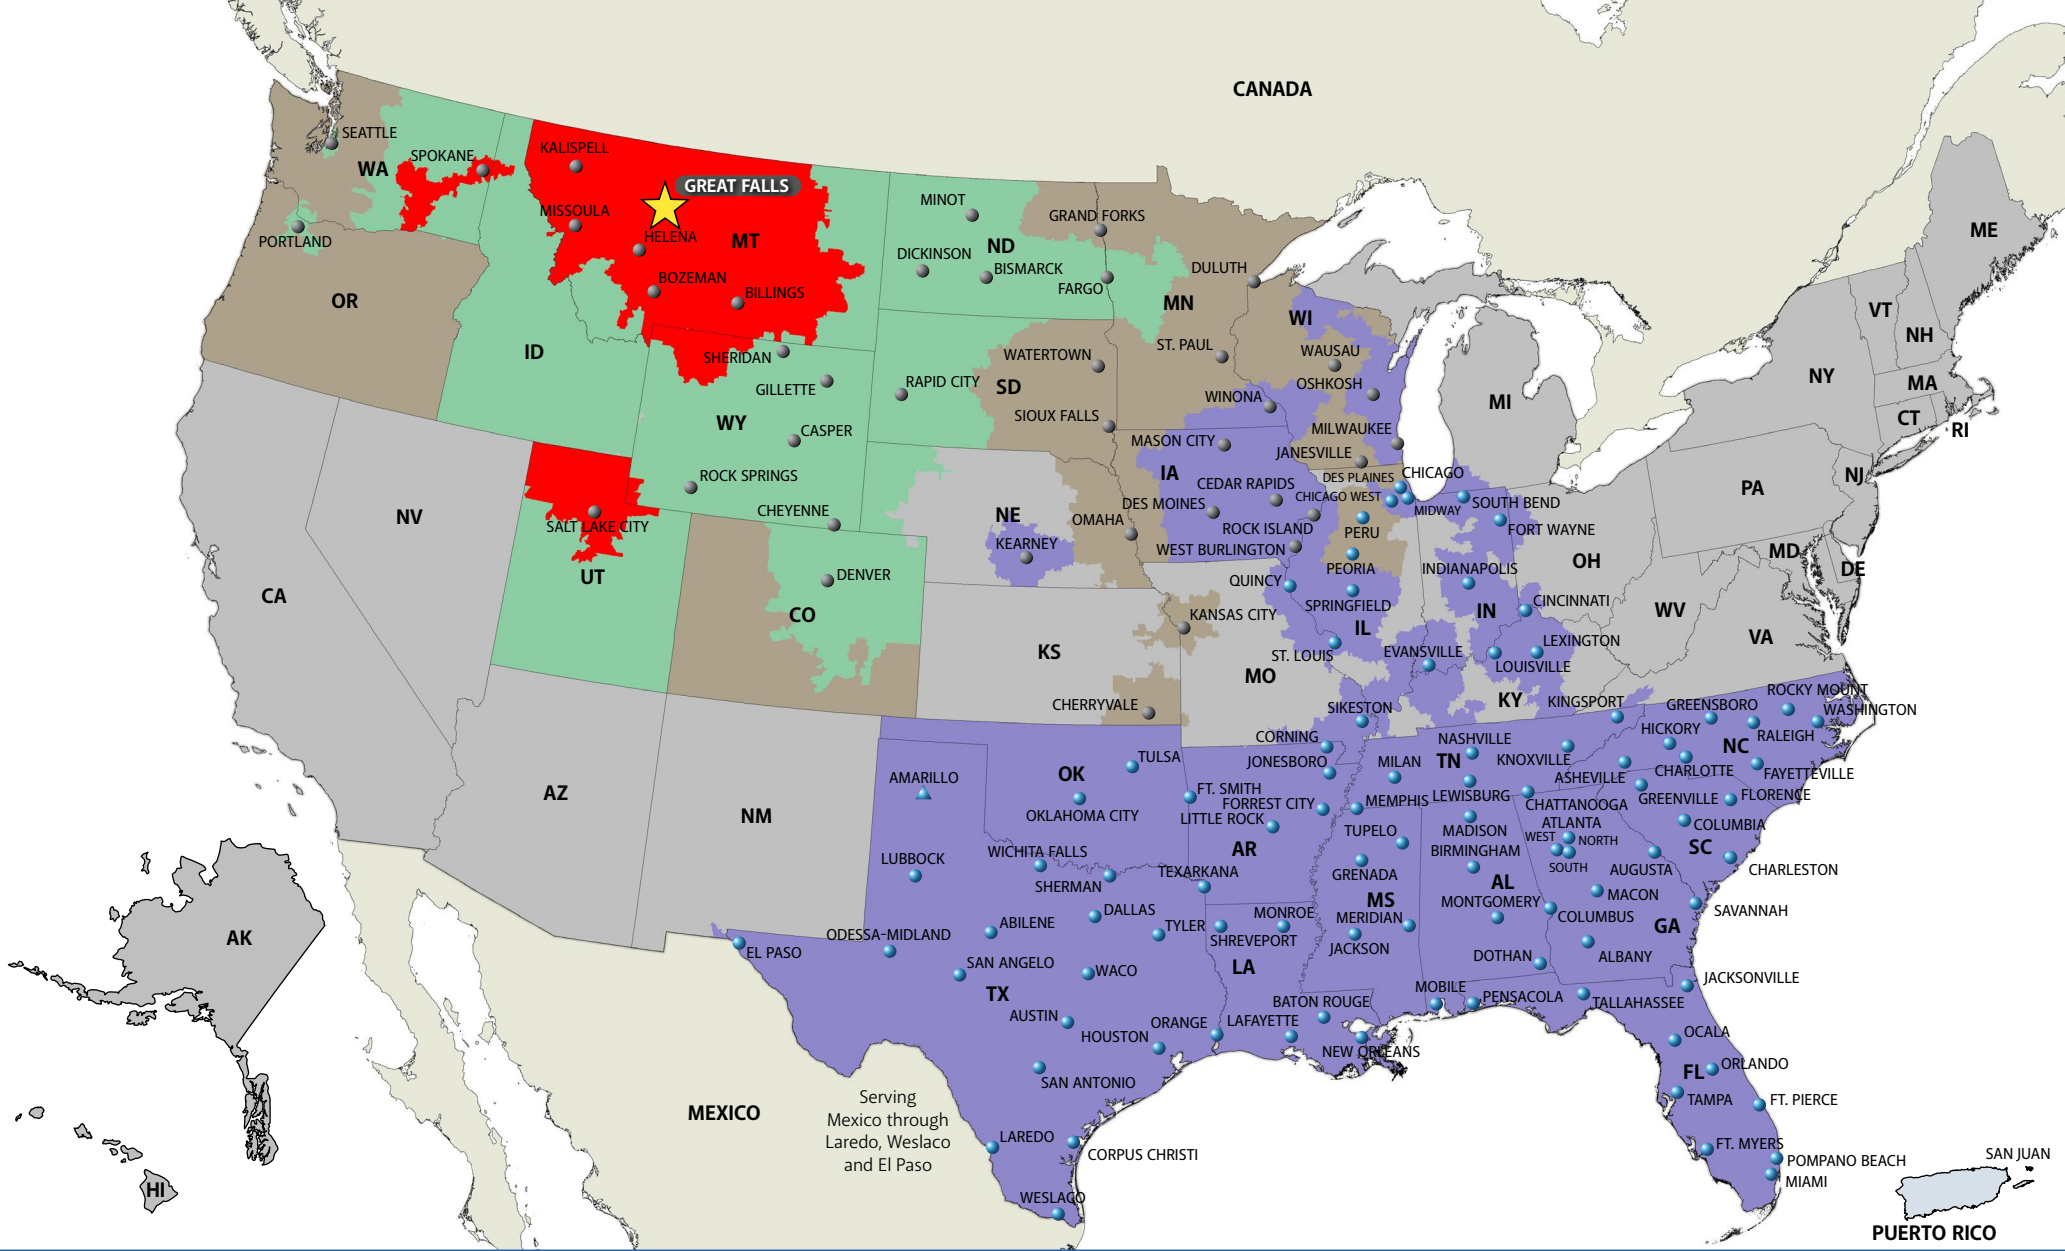

GREAT FALLS, MT

406-205-0812 Local
888-685-2530 Toll Free
877-216-9770 Fax
4169 North Park Trail
Great Falls, MT 59405

DAYS IN TRANSIT

DIRECT SERVICE 1 2 3 4+

Transit time shown apply from or to commercial zone of service center city. Points outside this zone may require an additional day.

AFFILIATE CARRIER

INTERNATIONAL CARRIER

Services We Provide

- Less-Than-Truckload
- Dedicated Services
- International Services
- Managed Services

MIDWEST MOTOR EXPRESS

WWW.MMEINC.COM