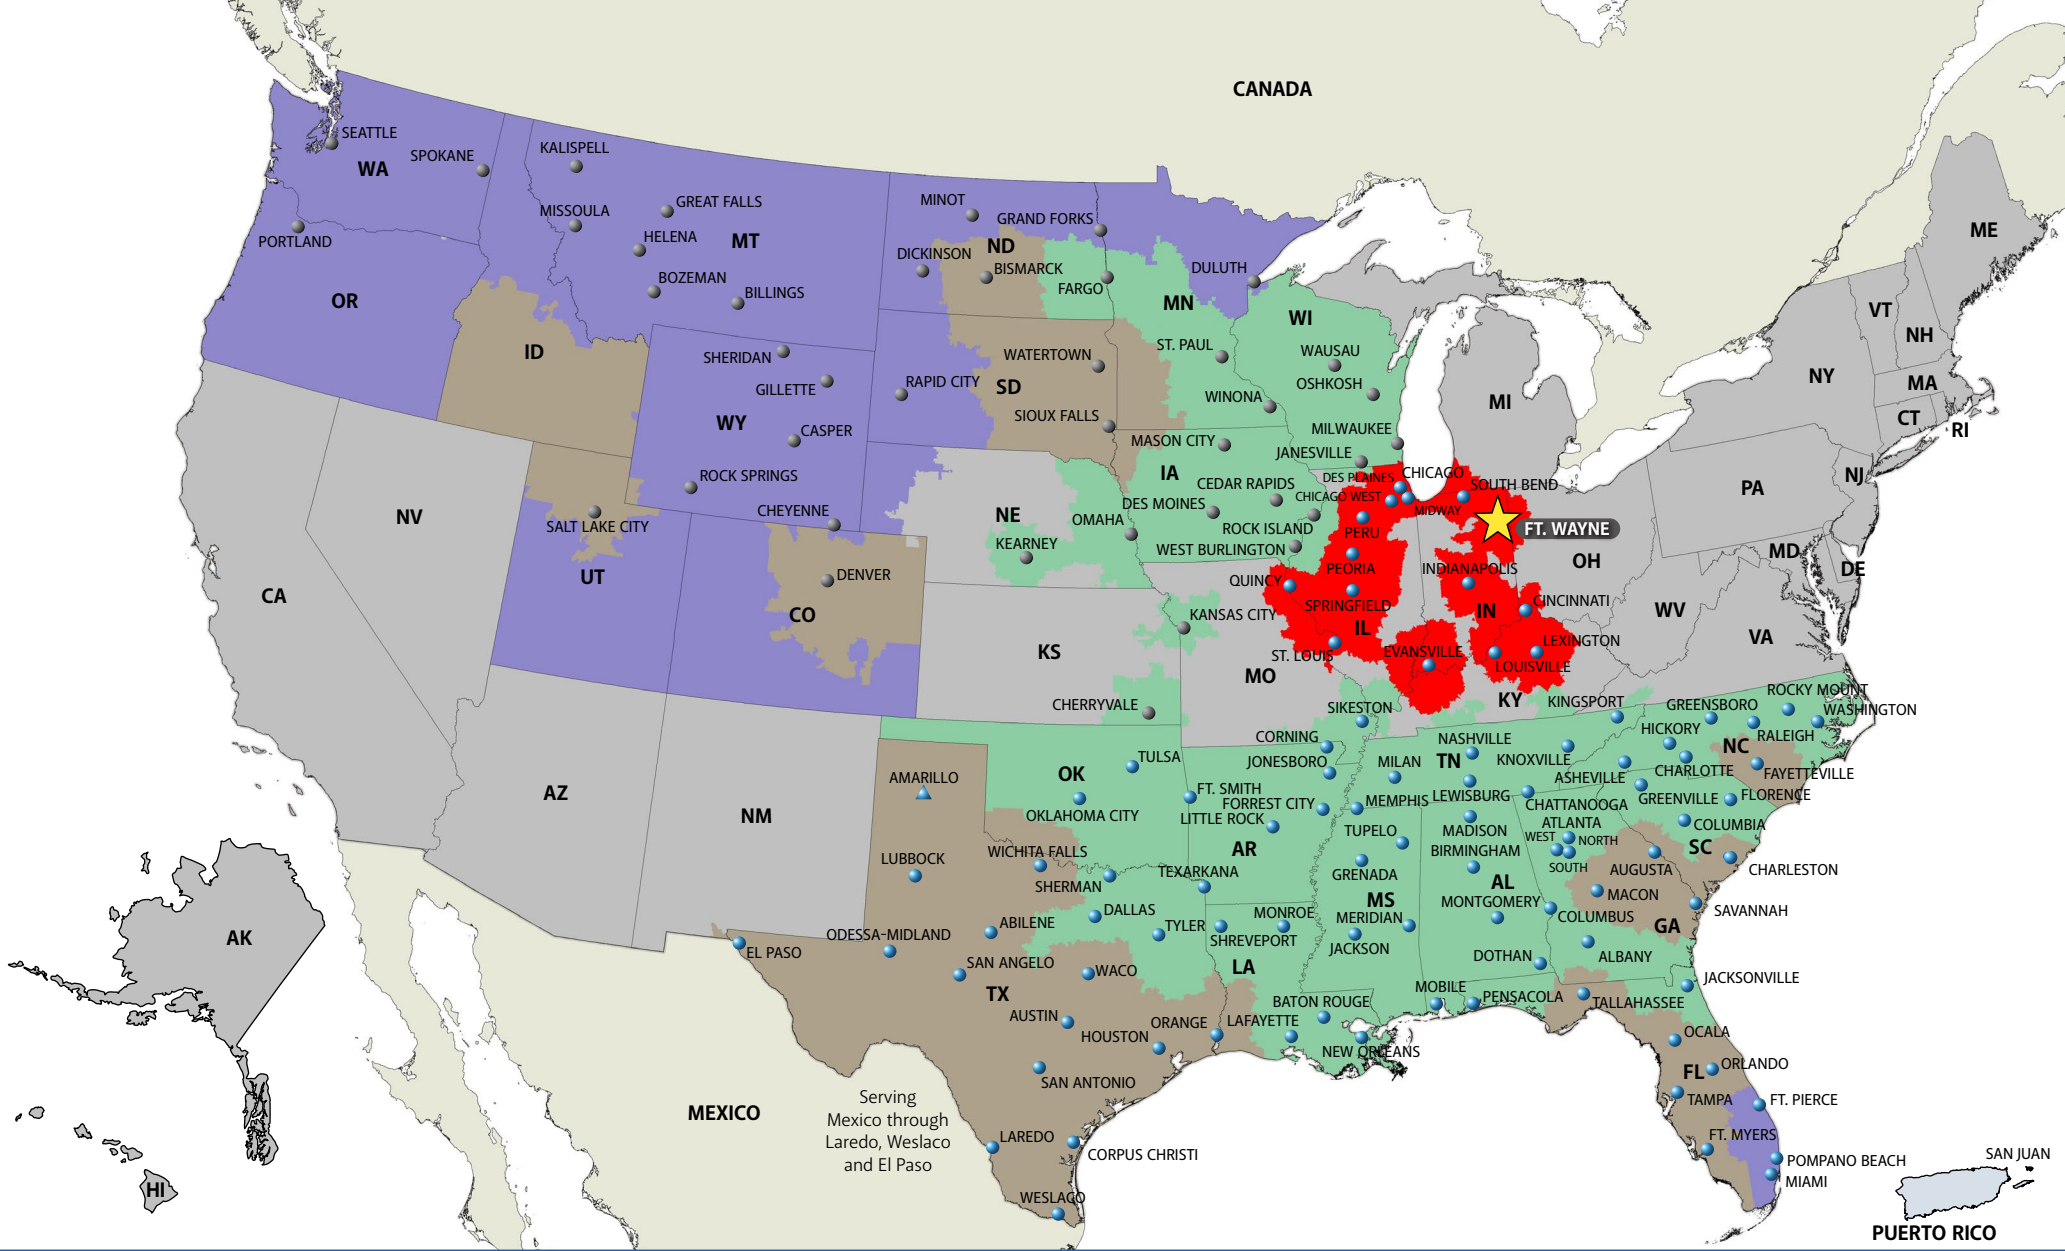

FORT WAYNE, IN

260-245-1036 Local
833-209-8990 Toll Free
877-697-8903 Toll Free Fax
3513 Adams Center Road
Fort Wayne, IN 46806

Services We Provide

- Less-Than-Truckload
- Dedicated Services
- International Services
- Managed Services
- Fleet Maintenance

AAA COOPER TRANSPORTATION®
www.AAACooper.com