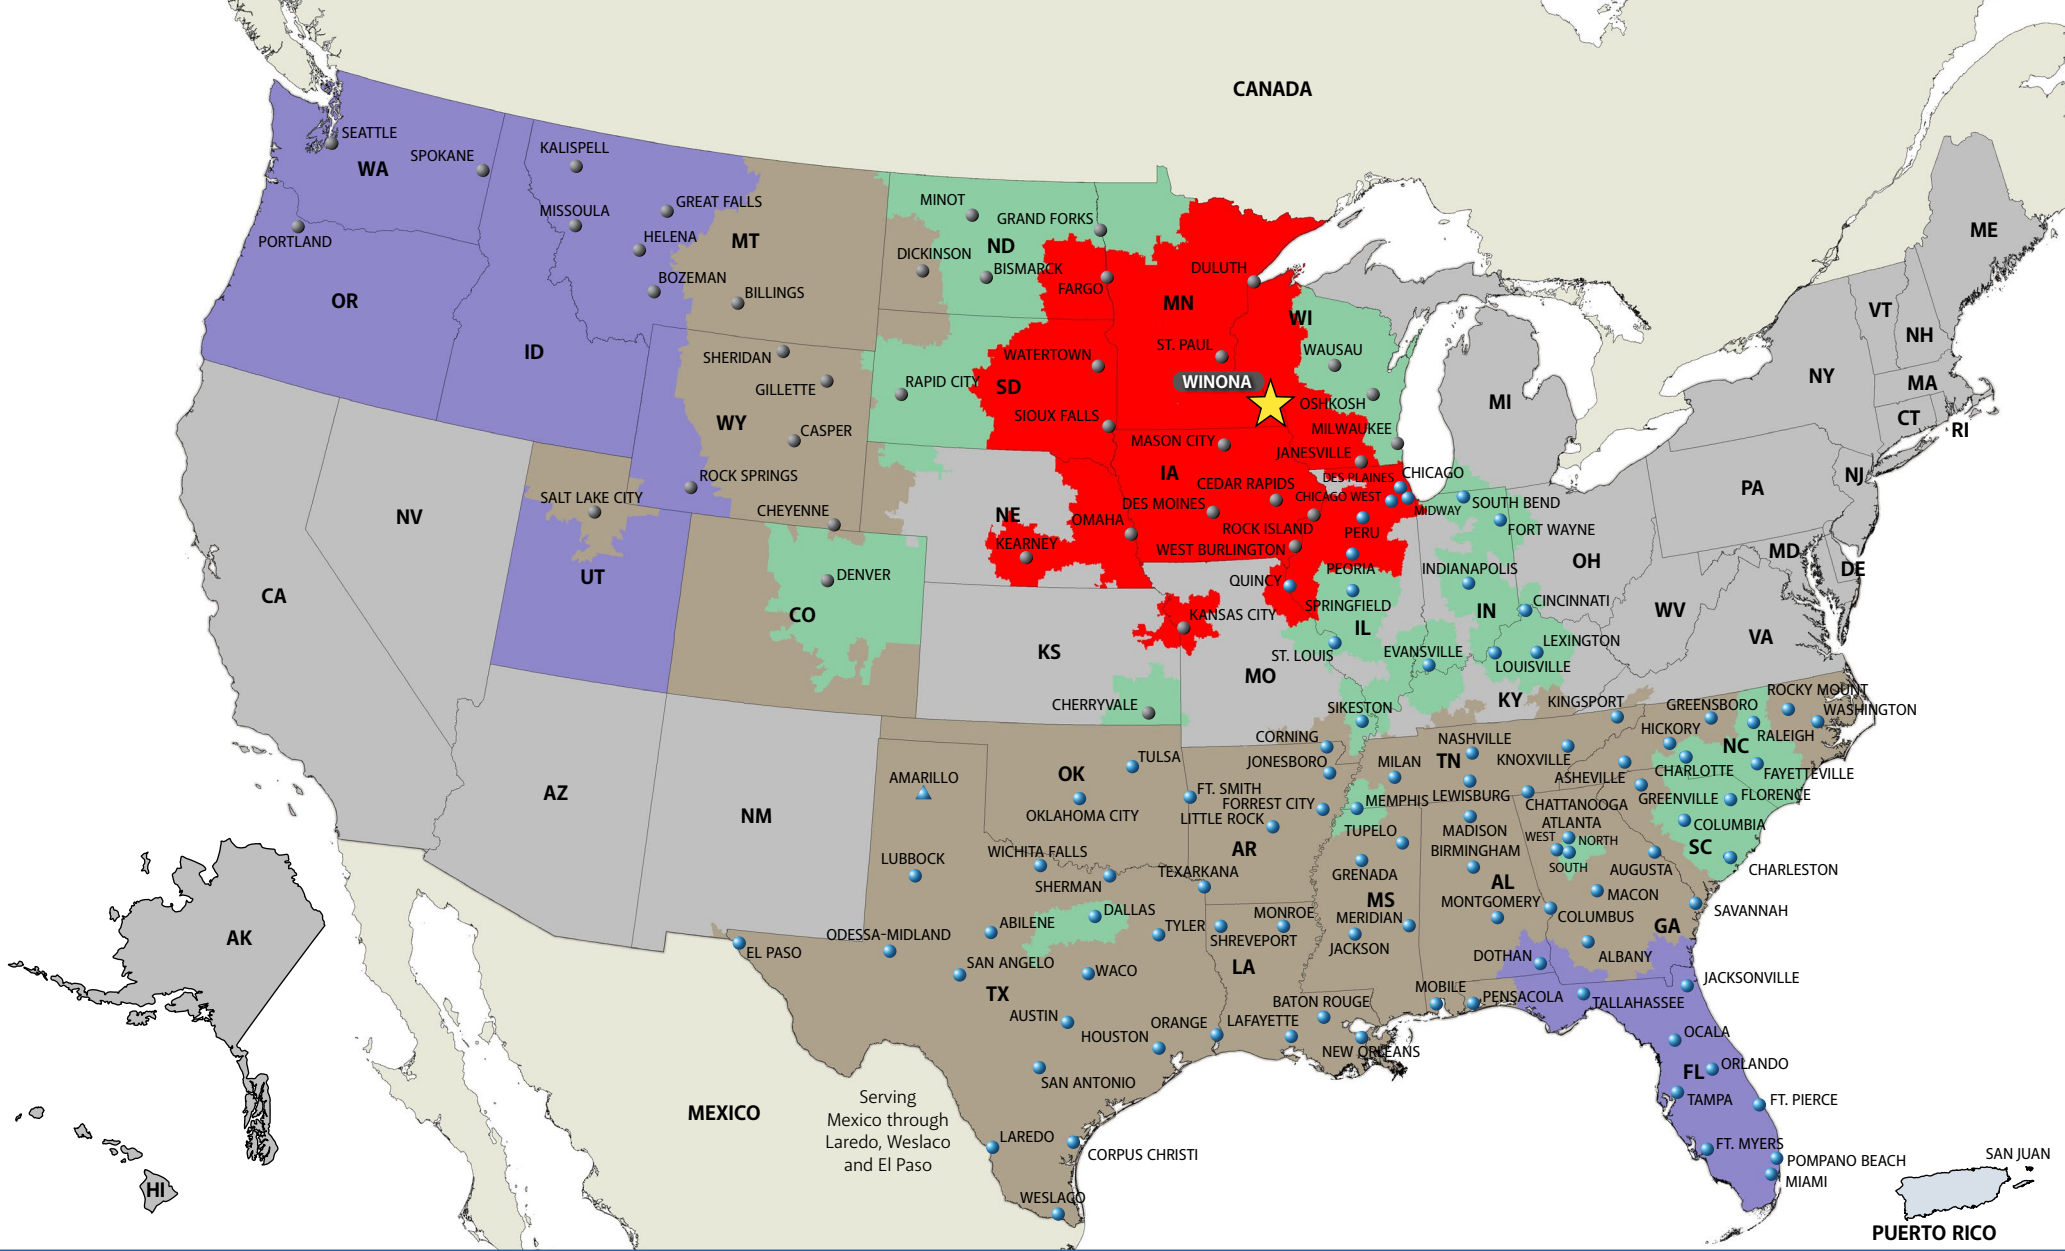

WINONA, MN

507-522-3262 Local
888-694-6068 Toll Free
855-811-6312 Fax
27058 County Road 12
Winona, MN 55987

DAYS IN TRANSIT

DIRECT SERVICE 1 2 3 4+

Transit time shown apply from or to commercial zone of service center city. Points outside this zone may require an additional day.

AFFILIATE CARRIER

INTERNATIONAL CARRIER

Services We Provide

- Less-Than-Truckload
- Dedicated Services
- International Services
- Managed Services

MIDWEST MOTOR EXPRESS

WWW.MMEINC.COM