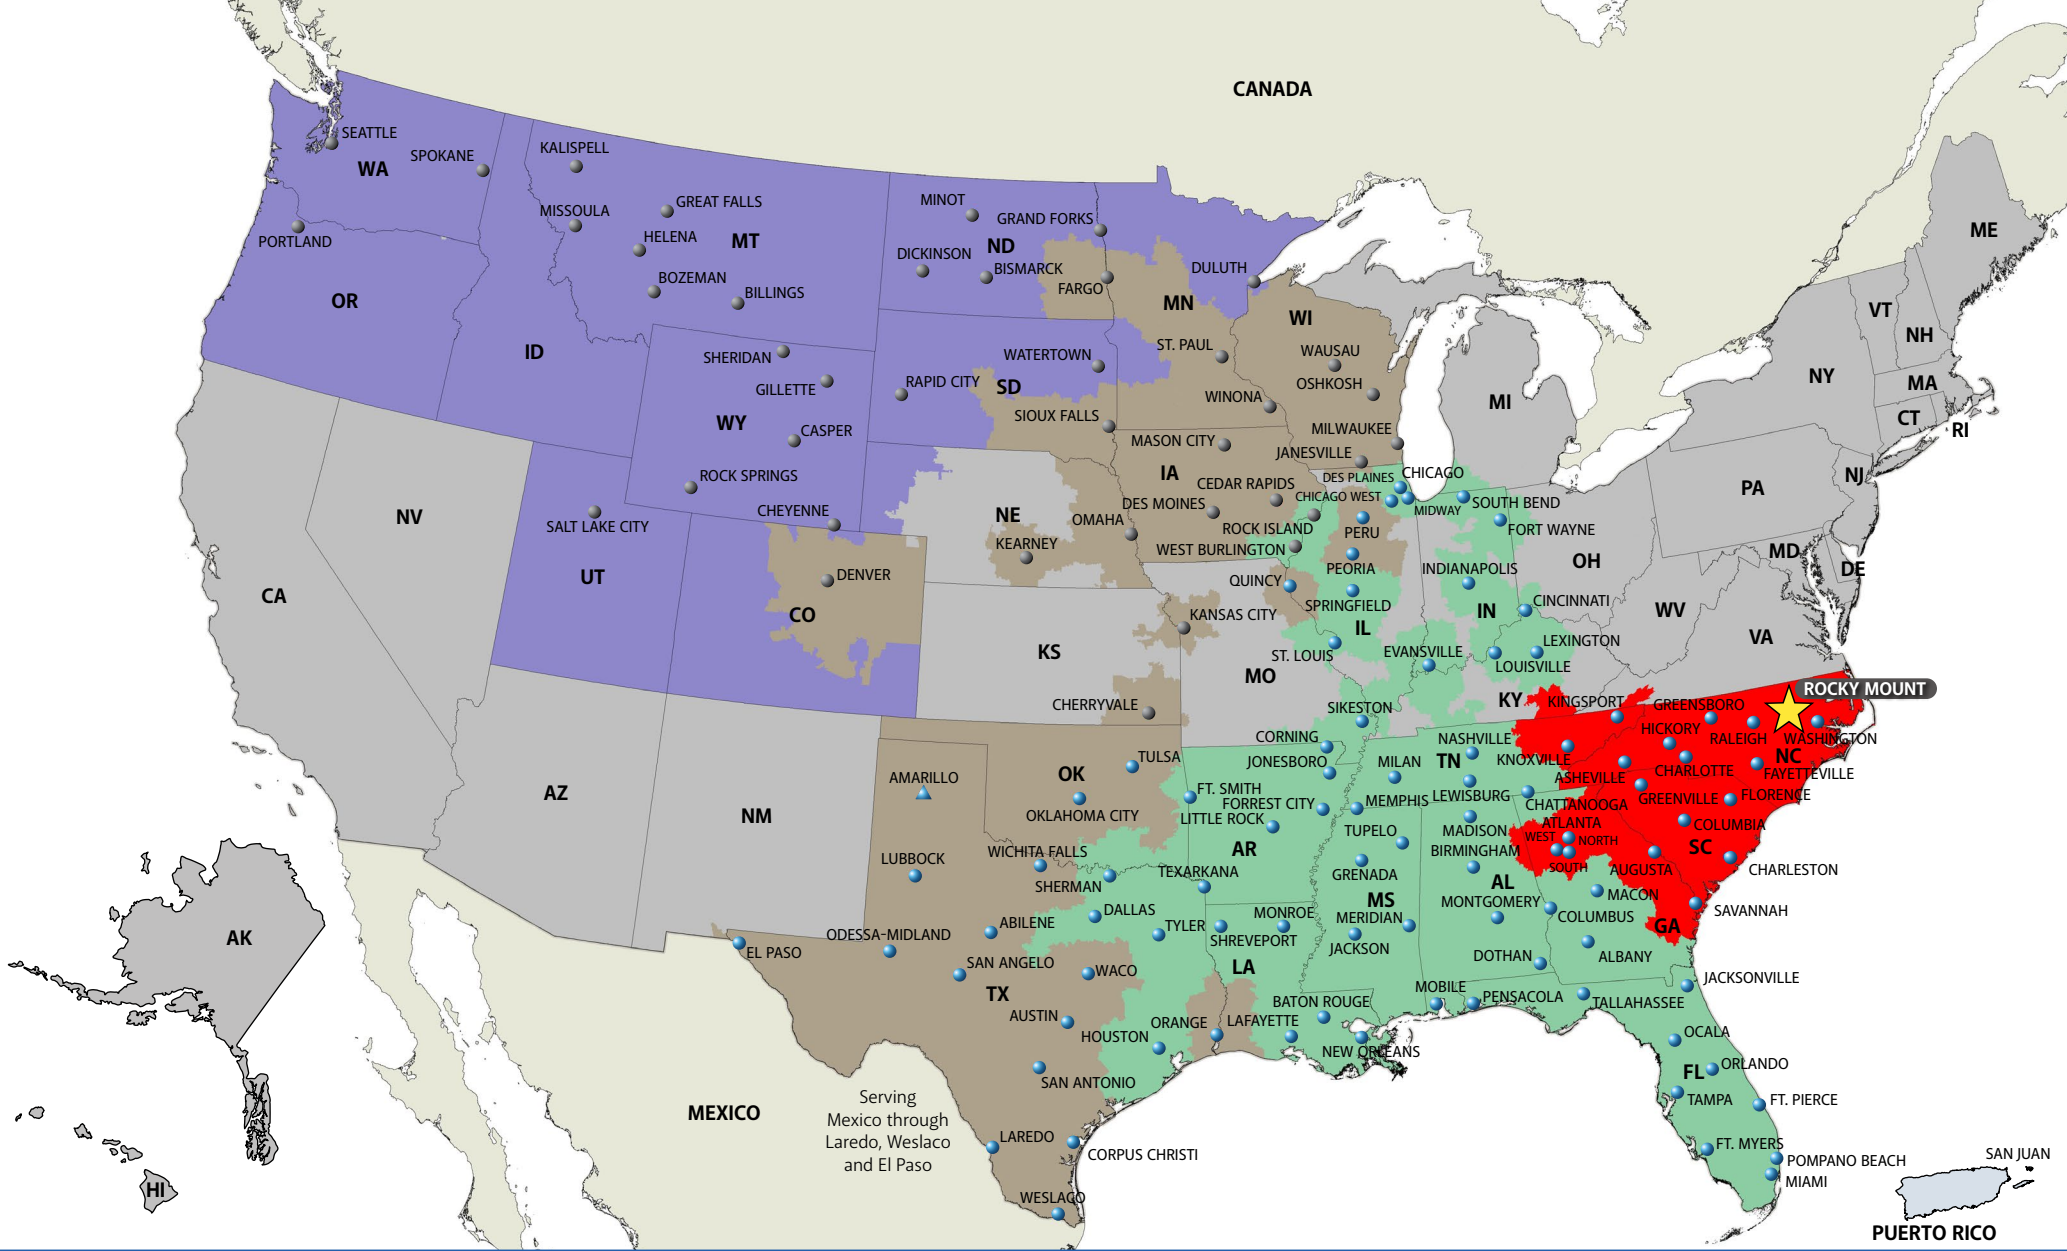

ROCKY MOUNT, NC

252-428-7011 Local
888-685-1255 Toll Free
877-697-8891 Toll Free Fax
555 Jeffreys Road
Rocky Mount, NC 27804

DAYS IN TRANSIT

DIRECT SERVICE 1 2 3 4+

Transit time shown apply from or to commercial zone of service center city. Points outside this zone may require an additional day.

AFFILIATE CARRIER [Grey Box]

INTERNATIONAL CARRIER [Light Green Box]

Services We Provide

- Less-Than-Truckload
- Dedicated Services
- International Services
- Managed Services
- Fleet Maintenance

AAA COOPER TRANSPORTATION®
www.AAACooper.com