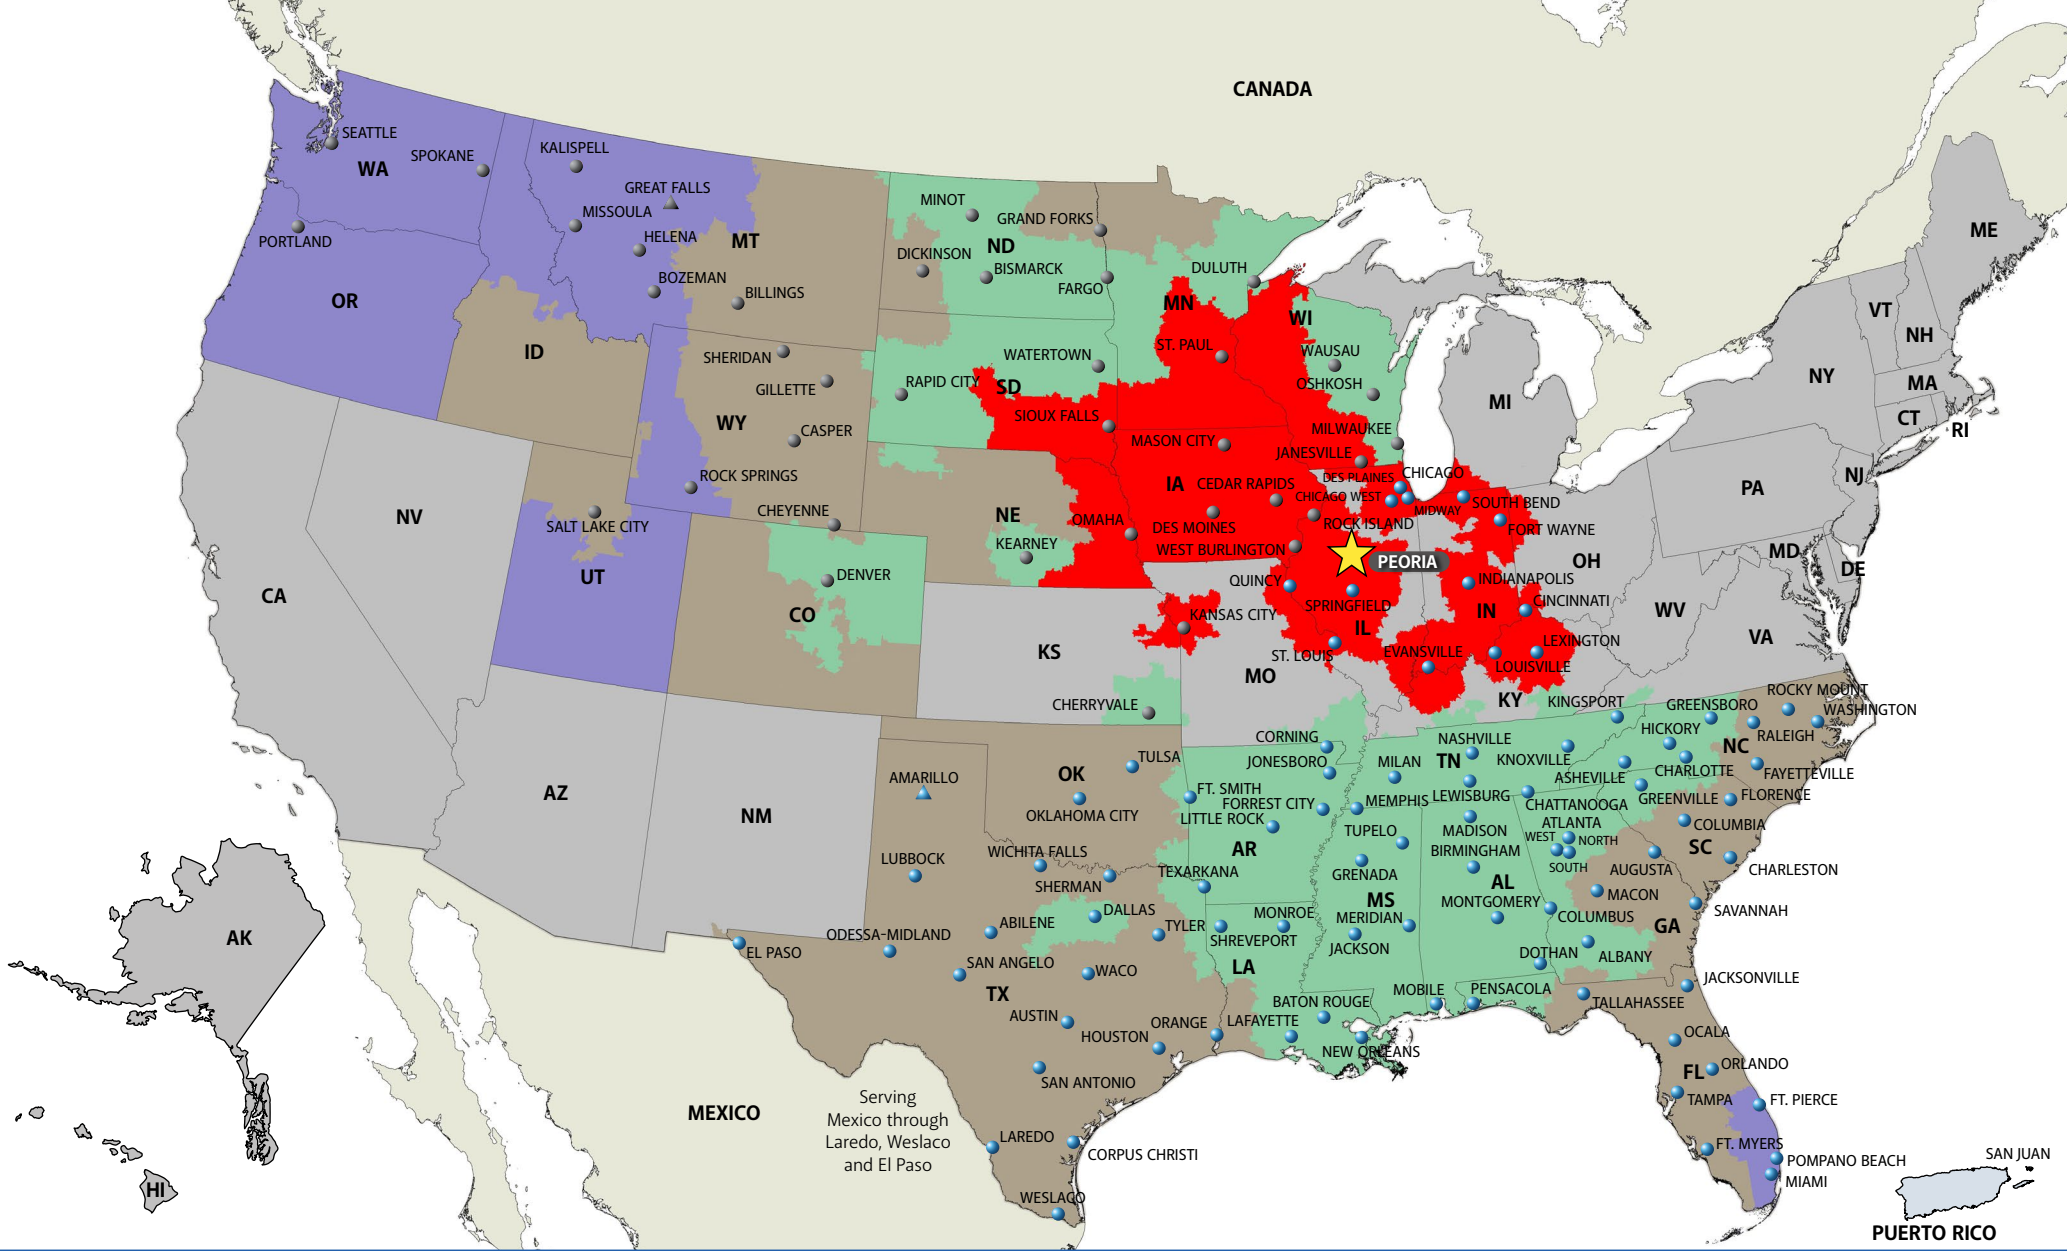

# PEORIA, IL

309-291-3130 Local  
 888-681-7310 Toll Free  
 877-697-8897 Toll Free Fax  
 780 West Birchwood Street  
 Morton, IL 61550

**DAYS IN TRANSIT**

**DIRECT SERVICE** 1 2 3 4+

Transit time shown apply from or to commercial zone of service center city. Points outside this zone may require an additional day.